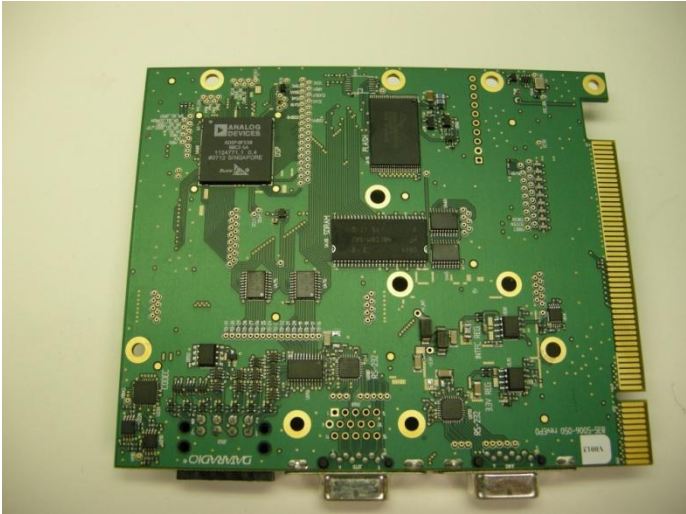

Internal Photos for the Guardian 400

LED Display Board

Bottom

Top

In Chassis Bottom

In Chassis Top

RF Board Simplex

Top

Bottom

Top with Shields

In Chassis

With Mid-Plate

RF Board Duplex

Top

Bottom

With Shields

In Chassis

With Mid-Plate

Guardian Modem Board

Top

Bottom

In Chassis