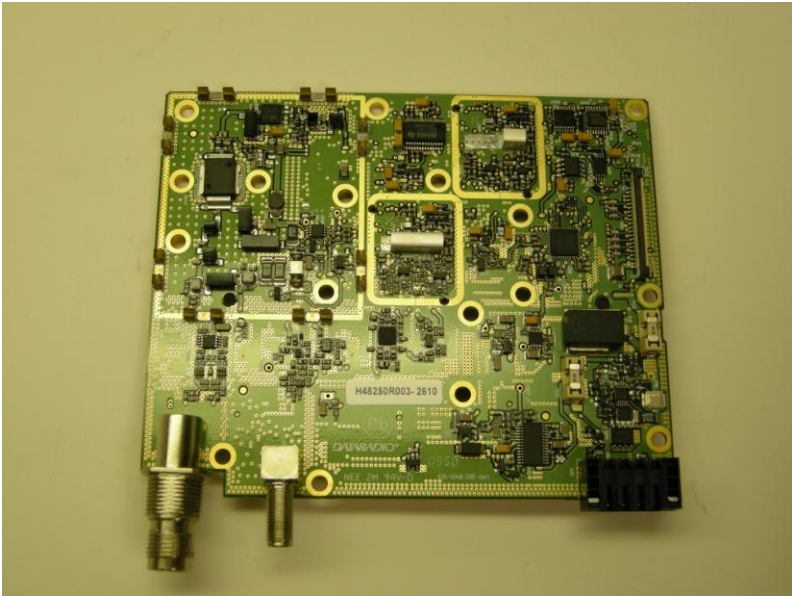

Internal Photos for the Guardian 400

LED Display Board

Bottom

Top

In Chassis Bottom

In Chassis Top

RF Board Simplex

Top

Bottom

Top with Shields

In Chassis

With Mid-Plate

RF Board Duplex

Top

Bottom

With Shields

In Chassis

With Mid-Plate

Guardian Modem Board

Top

Bottom

In Chassis