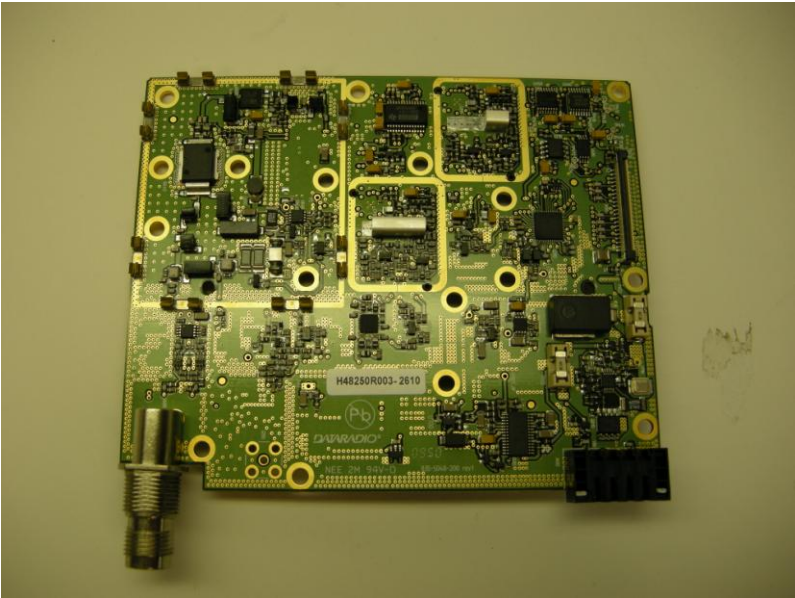

Internal Photos for the Guardian 400

LED Display Board

Bottom

Top

In Chassis Bottom

In Chassis Top

RF Board Simplex

Top

Bottom

Top with Shields

In Chassis

With Mid-Plate

RF Board Duplex

Top

Bottom

With Shields

In Chassis

With Mid-Plate

Guardian Modem Board

Top

Bottom

In Chassis