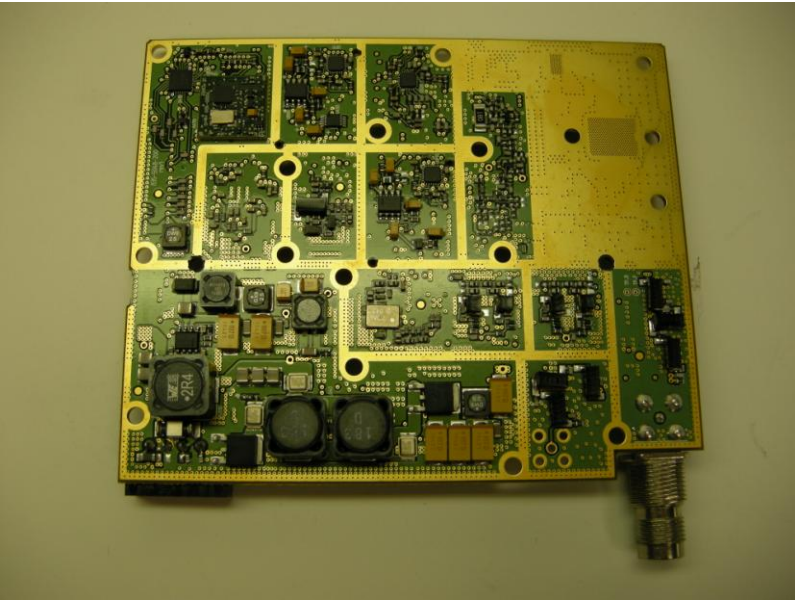

Internal Photos for the Guardian 400

LED Display Board

Bottom

Top

In Chassis Bottom

In Chassis Top

RF Board Simplex

Top

Bottom

Top with Shields

In Chassis

With Mid-Plate

RF Board Duplex

Top

Bottom

With Shields

In Chassis

With Mid-Plate

Guardian Modem Board

Top

Bottom

In Chassis