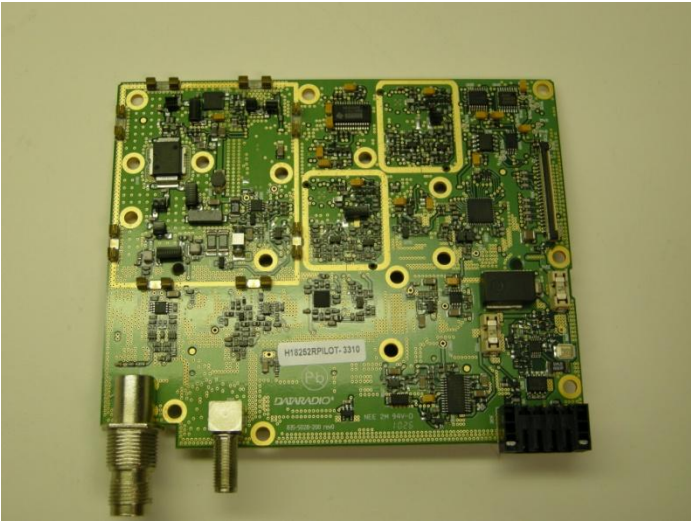

Internal Photos for the Guardian 100

LED Display Board

Bottom

Top

In Chassis Bottom

In Chassis Top

RF Board Simplex

Top

Bottom

Top with Shields

In Chassis

With Mid-Plate

RF Board Duplex

Top

Bottom

With Shields

In Chassis

With Mid-Plate

Guardian Modem Board

Top

Bottom

In Chassis