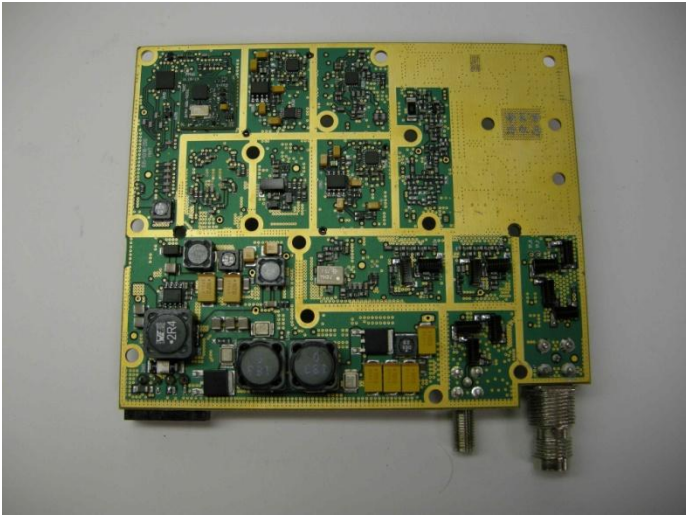

Internal Photos for the Guardian 100

LED Display Board

Bottom

Top

In Chassis Bottom

In Chassis Top

RF Board Simplex

Top

Bottom

Top with Shields

In Chassis

With Mid-Plate

RF Board Duplex

Top

Bottom

With Shields

In Chassis

With Mid-Plate

Guardian Modem Board

Top

Bottom

In Chassis