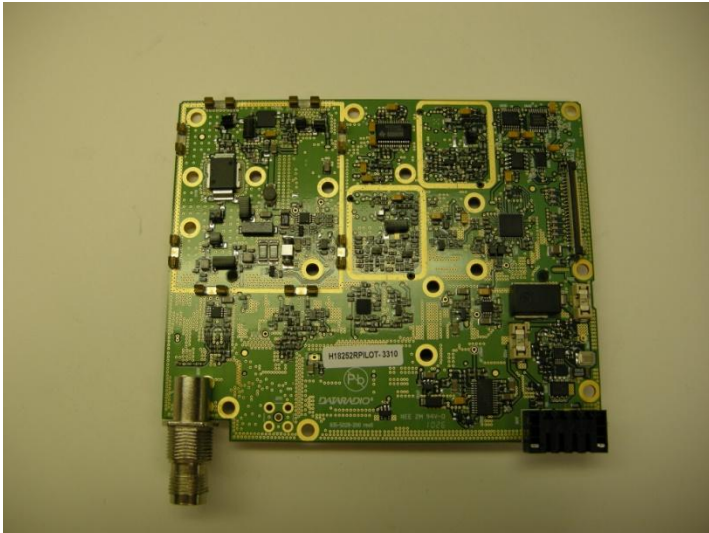

Internal Photos for the Guardian 100

LED Display Board

Bottom

Top

In Chassis Bottom

In Chassis Top

RF Board Simplex

Top

Bottom

Top with Shields

In Chassis

With Mid-Plate

RF Board Duplex

Top

Bottom

With Shields

In Chassis

With Mid-Plate

Guardian Modem Board

Top

Bottom

In Chassis