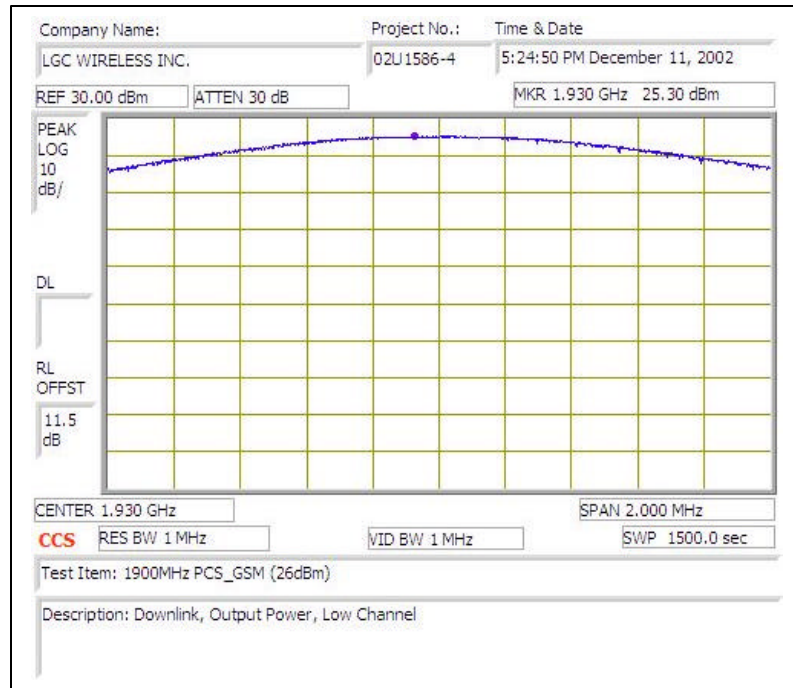

1900MHz PCS (GSM)- DOWNLINK

Plot # 1

Plot # 2

Plot # 3

Plot # 4

Plot # 5

Plot # 6

Plot # 7

Plot # 8

Plot # 9

Plot # 10

Plot # 11

Plot # 12

Plot # 13

Plot # 14

Plot # 15