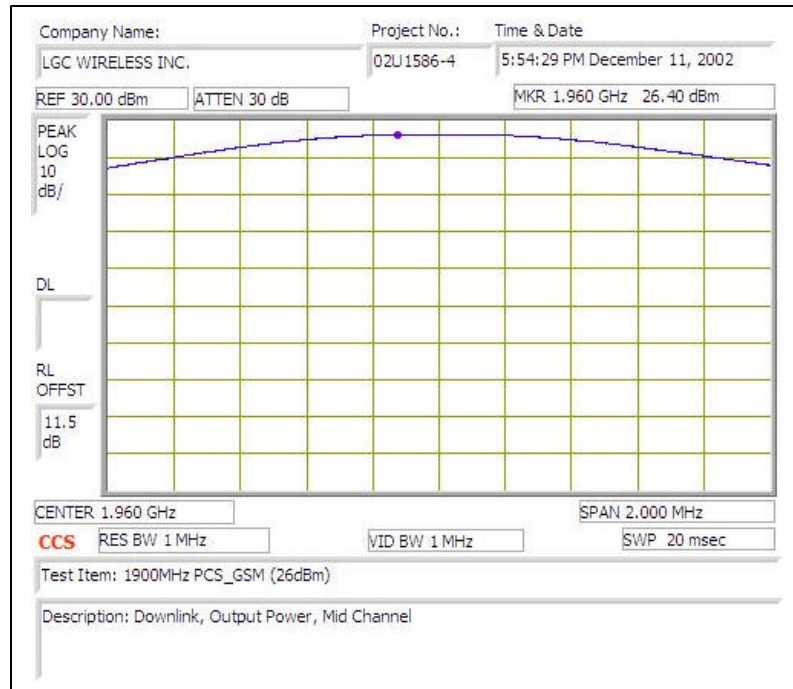

1900MHz PCS (GSM)- DOWNLINK

Plot # 1

Plot # 2

Plot # 3

Plot # 4

Plot # 5

Plot # 6

Plot # 7

Plot # 8

Plot # 9

Plot # 10

Plot # 11

Plot # 12

Plot # 13

Plot # 14

Plot # 15