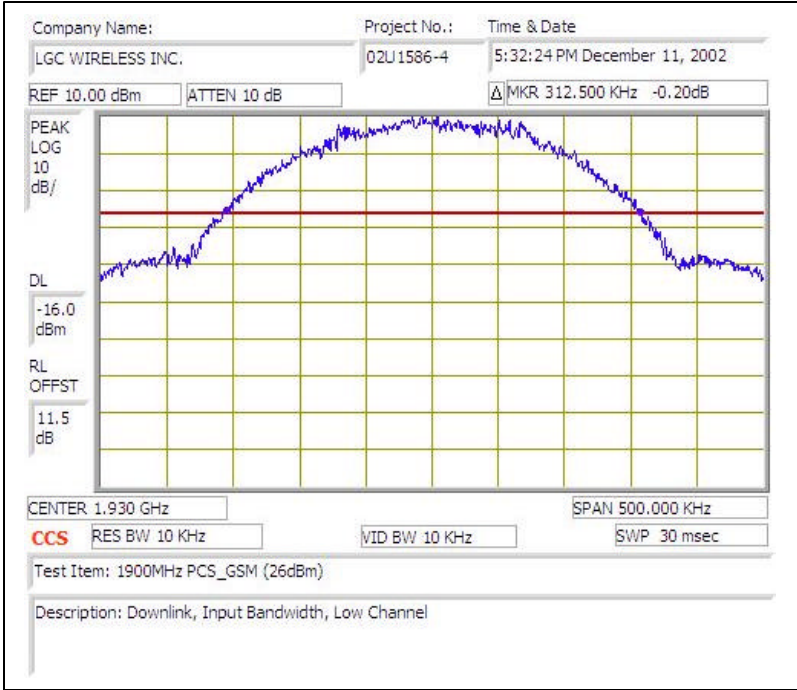

1900MHz PCS (GSM)- DOWNLINK

Plot # 1

Plot # 2

Plot # 3

Plot # 4

Plot # 5

Plot # 6

Plot # 7

Plot # 8

Plot # 9

Plot # 10

Plot # 11

Plot # 12

Plot # 13

Plot # 14

Plot # 15