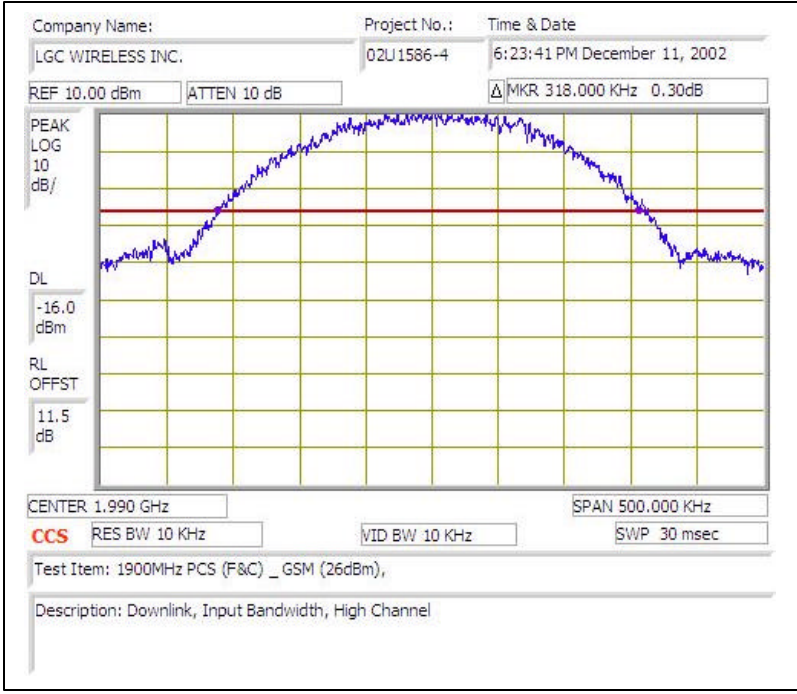

1900MHz PCS (GSM)- DOWNLINK

Plot # 1

Plot # 2

Plot # 3

Plot # 4

Plot # 5

Plot # 6

Plot # 7

Plot # 8

Plot # 9

Plot # 10

Plot # 11

Plot # 12

Plot # 13

Plot # 14

Plot # 15