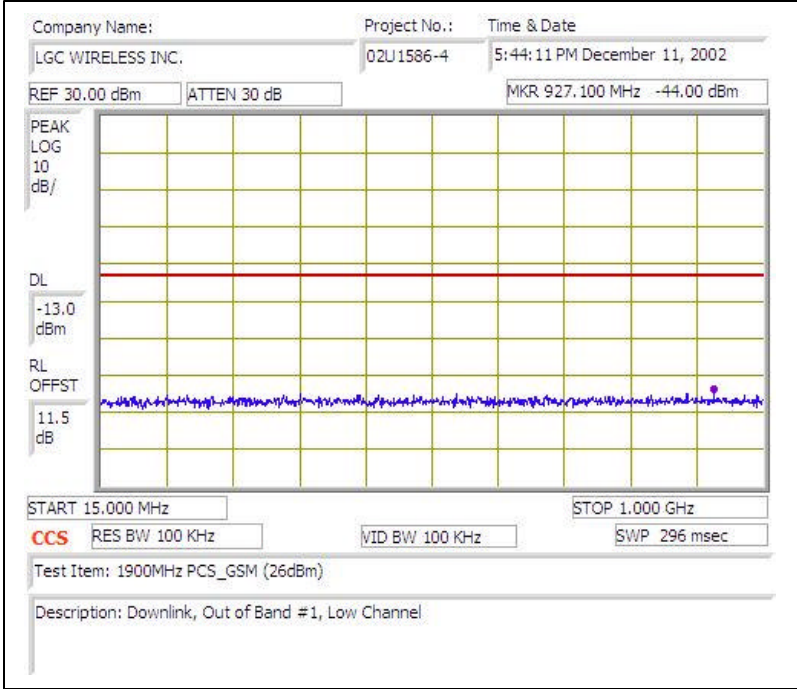

1900MHz PCS (GSM)- DOWNLINK

Plot # 1

Plot # 2

Plot # 3

Plot # 4

Plot # 5

Plot # 6

Plot # 7

Plot # 8

Plot # 9

Plot # 10

Plot # 11

Plot # 12

Plot # 13

Plot # 14

Plot # 15