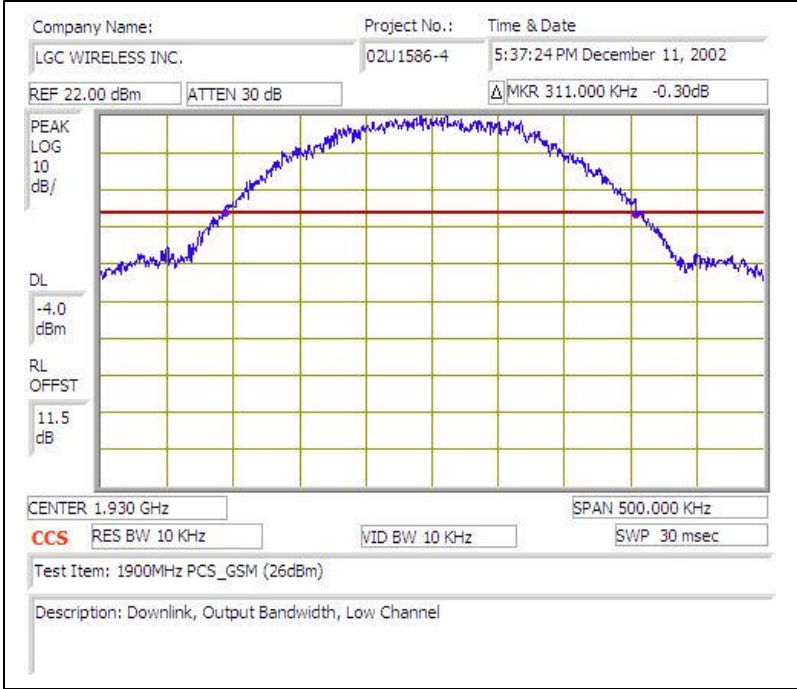

1900MHz PCS (GSM)- DOWNLINK

Plot # 1

Plot # 2

Plot # 3

Plot # 4

Plot # 5

Plot # 6

Plot # 7

Plot # 8

Plot # 9

Plot # 10

Plot # 11

Plot # 12

Plot # 13

Plot # 14

Plot # 15