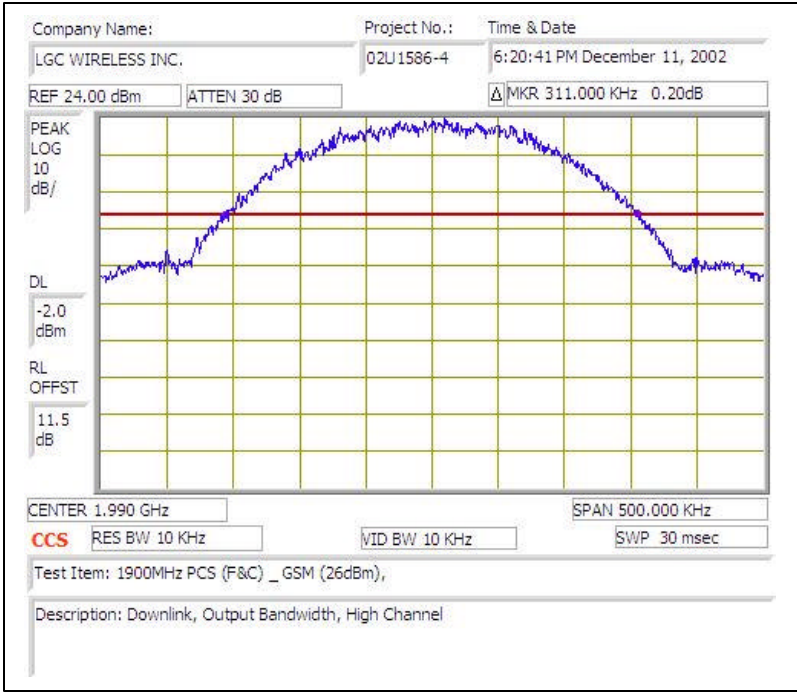

1900MHz PCS (GSM)- DOWNLINK

Plot # 1

Plot # 2

Plot # 3

Plot # 4

Plot # 5

Plot # 6

Plot # 7

Plot # 8

Plot # 9

Plot # 10

Plot # 11

Plot # 12

Plot # 13

Plot # 14

Plot # 15