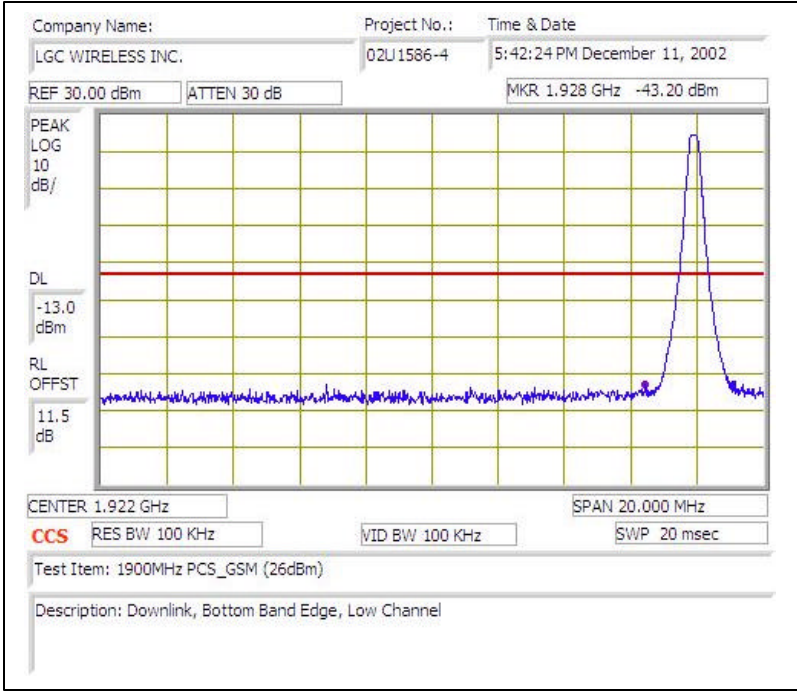

1900MHz PCS (GSM)- DOWNLINK

Plot # 1

Plot # 2

Plot # 3

Plot # 4

Plot # 5

Plot # 6

Plot # 7

Plot # 8

Plot # 9

Plot # 10

Plot # 11

Plot # 12

Plot # 13

Plot # 14

Plot # 15