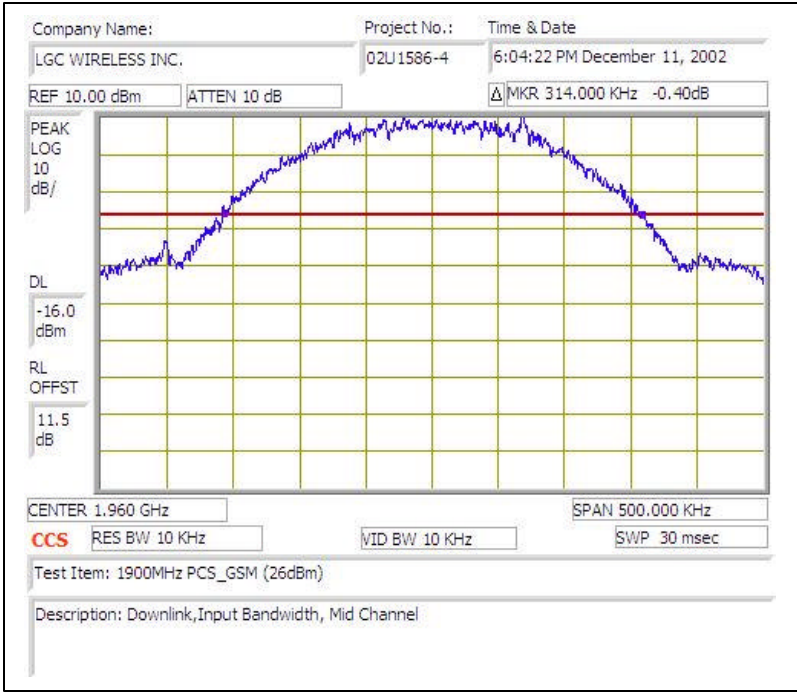

1900MHz PCS (GSM)- DOWNLINK

Plot # 1

Plot # 2

Plot # 3

Plot # 4

Plot # 5

Plot # 6

Plot # 7

Plot # 8

Plot # 9

Plot # 10

Plot # 11

Plot # 12

Plot # 13

Plot # 14

Plot # 15