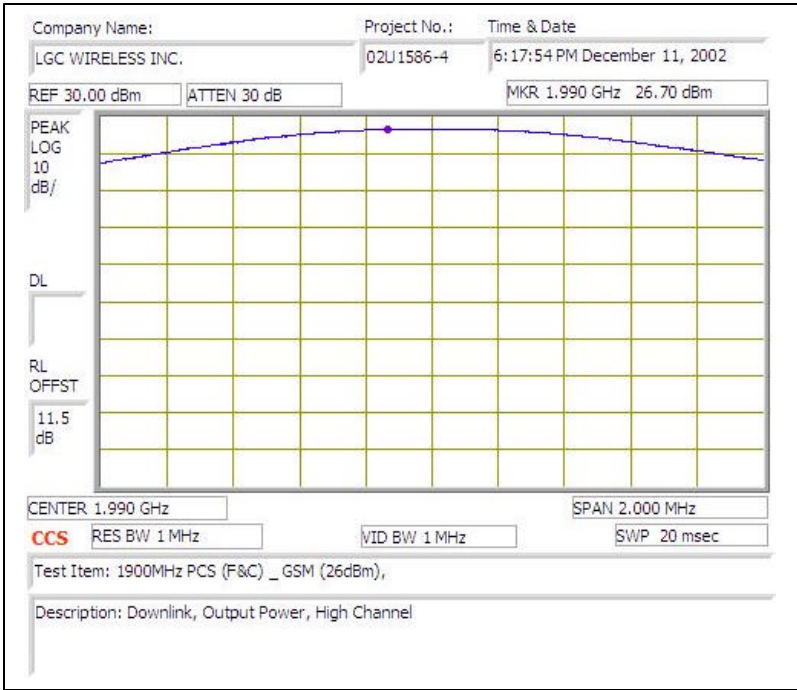

1900MHz PCS (GSM)- DOWNLINK

Plot # 1

Plot # 2

Plot # 3

Plot # 4

Plot # 5

Plot # 6

Plot # 7

Plot # 8

Plot # 9

Plot # 10

Plot # 11

Plot # 12

Plot # 13

Plot # 14

Plot # 15