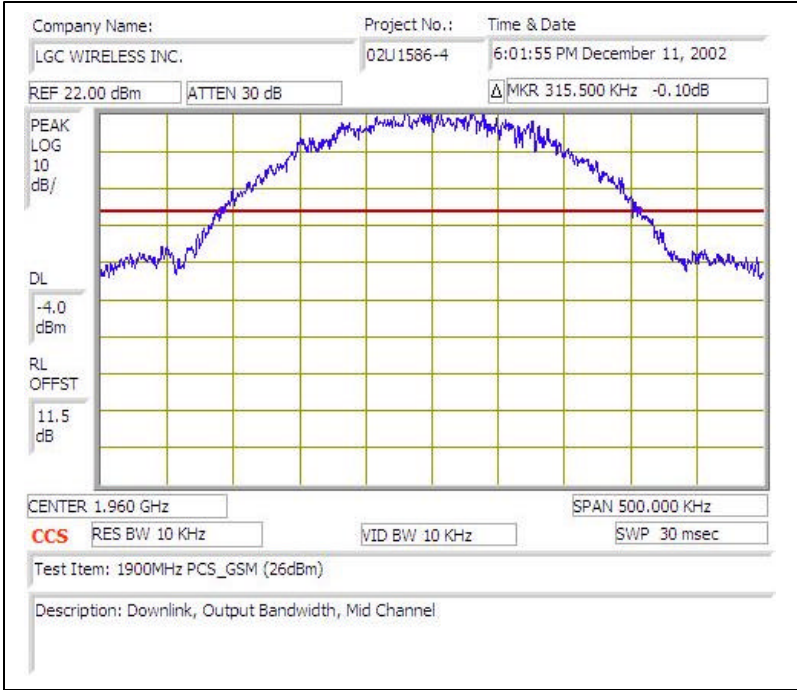

1900MHz PCS (GSM)- DOWNLINK

Plot # 1

Plot # 2

Plot # 3

Plot # 4

Plot # 5

Plot # 6

Plot # 7

Plot # 8

Plot # 9

Plot # 10

Plot # 11

Plot # 12

Plot # 13

Plot # 14

Plot # 15