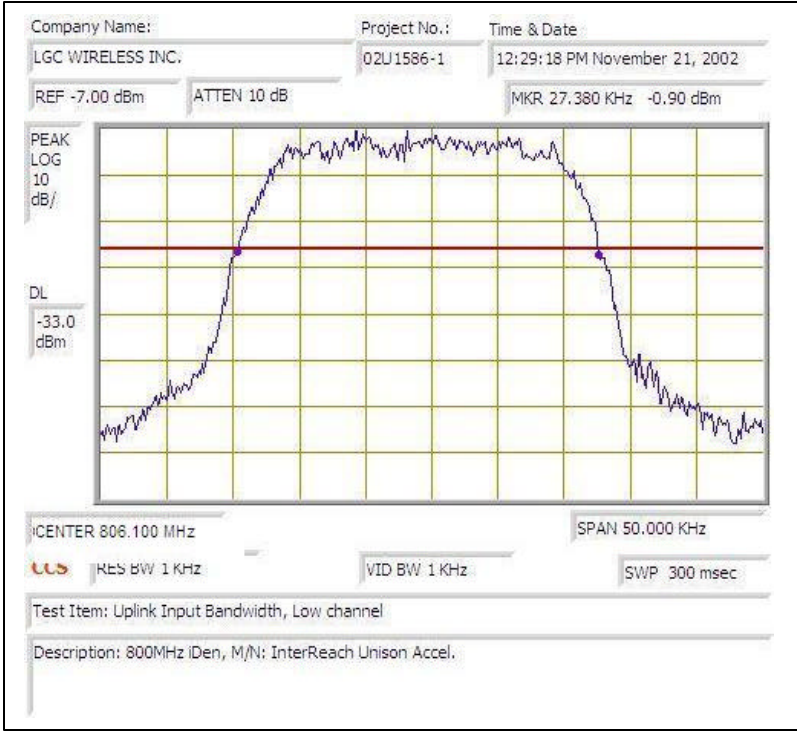

800MHz iDEN- UPLINK

Plot # 1

Plot # 2

Plot # 3

Plot # 4

Plot # 5

Plot # 6

Plot # 7

Plot # 8

Plot # 9

Plot # 10

Plot # 11

Plot # 12

Plot # 13

Plot # 14

Plot # 15