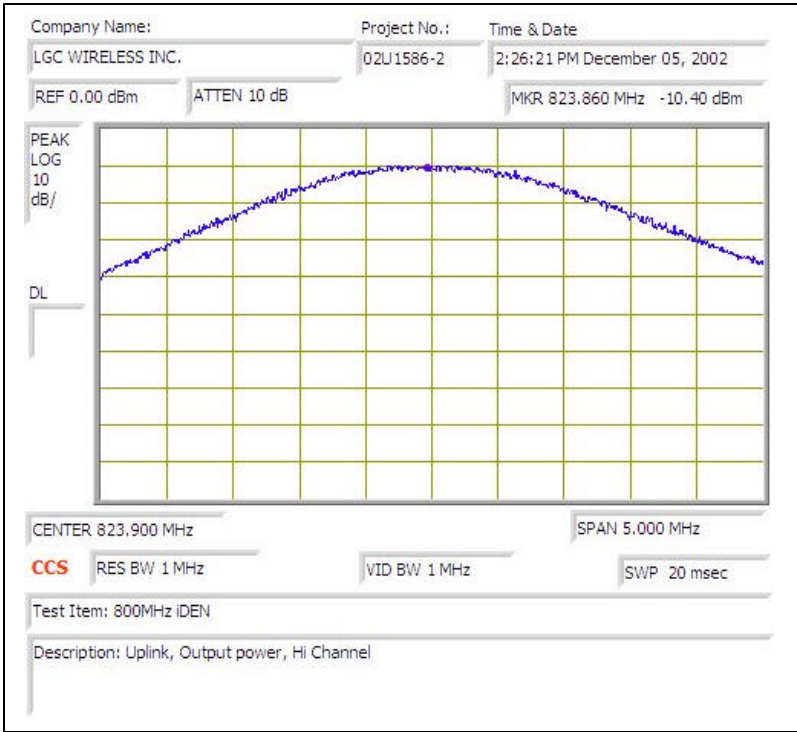

800MHz iDEN- UPLINK

Plot # 1

Plot # 2

Plot # 3

Plot # 4

Plot # 5

Plot # 6

Plot # 7

Plot # 8

Plot # 9

Plot # 10

Plot # 11

Plot # 12

Plot # 13

Plot # 14

Plot # 15