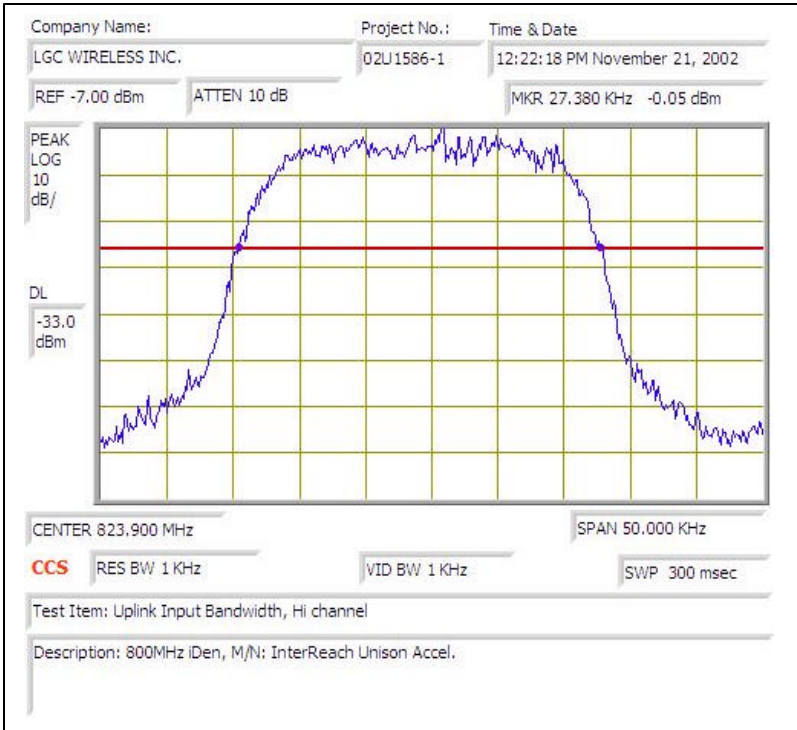

800MHz iDEN- UPLINK

Plot # 1

Plot # 2

Plot # 3

Plot # 4

Plot # 5

Plot # 6

Plot # 7

Plot # 8

Plot # 9

Plot # 10

Plot # 11

Plot # 12

Plot # 13

Plot # 14

Plot # 15