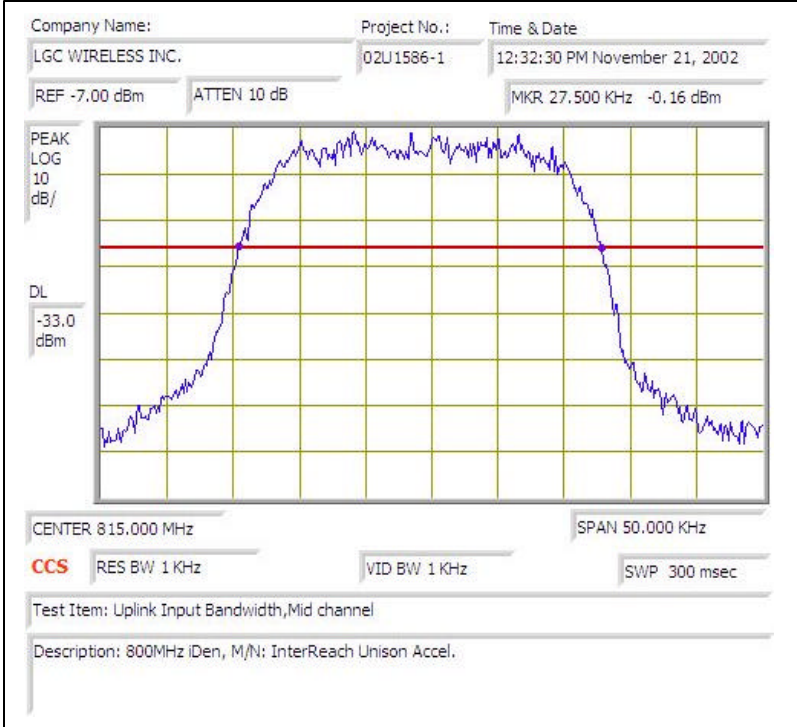

800MHz iDEN- UPLINK

Plot # 1

Plot # 2

Plot # 3

Plot # 4

Plot # 5

Plot # 6

Plot # 7

Plot # 8

Plot # 9

Plot # 10

Plot # 11

Plot # 12

Plot # 13

Plot # 14

Plot # 15