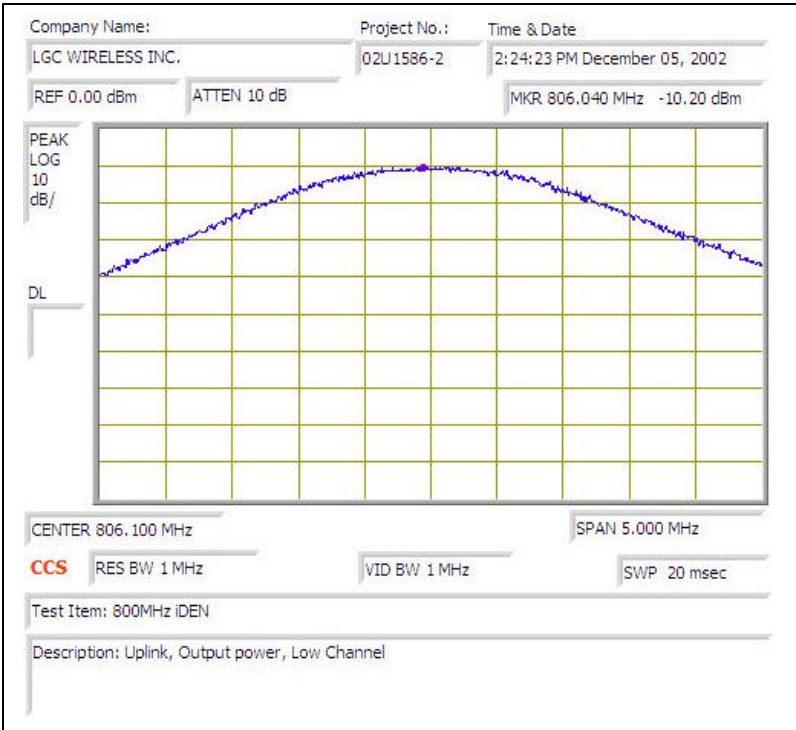

800MHz iDEN- UPLINK

Plot # 1

Plot # 2

Plot # 3

Plot # 4

Plot # 5

Plot # 6

Plot # 7

Plot # 8

Plot # 9

Plot # 10

Plot # 11

Plot # 12

Plot # 13

Plot # 14

Plot # 15