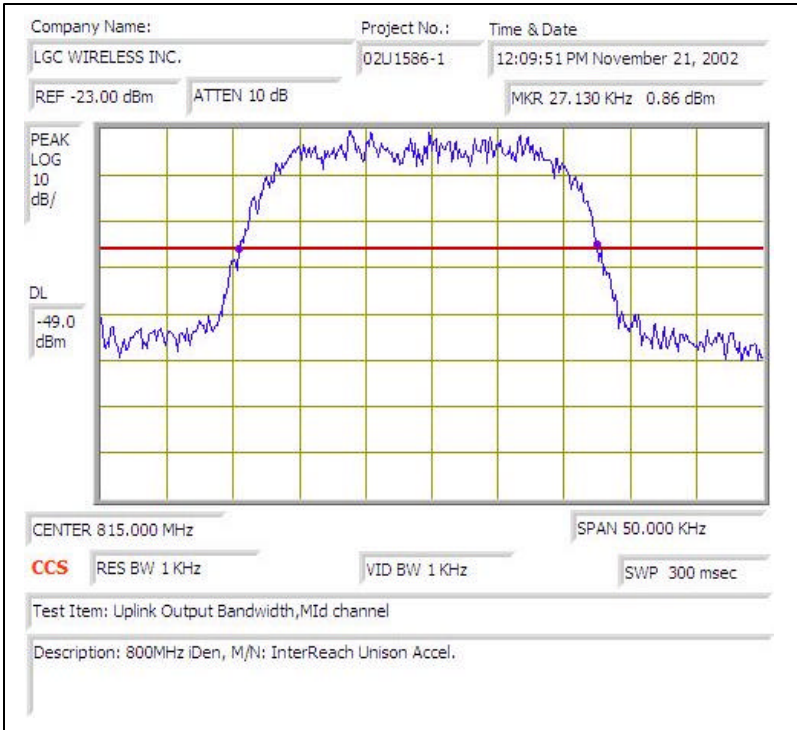

800MHz iDEN- UPLINK

Plot # 1

Plot # 2

Plot # 3

Plot # 4

Plot # 5

Plot # 6

Plot # 7

Plot # 8

Plot # 9

Plot # 10

Plot # 11

Plot # 12

Plot # 13

Plot # 14

Plot # 15