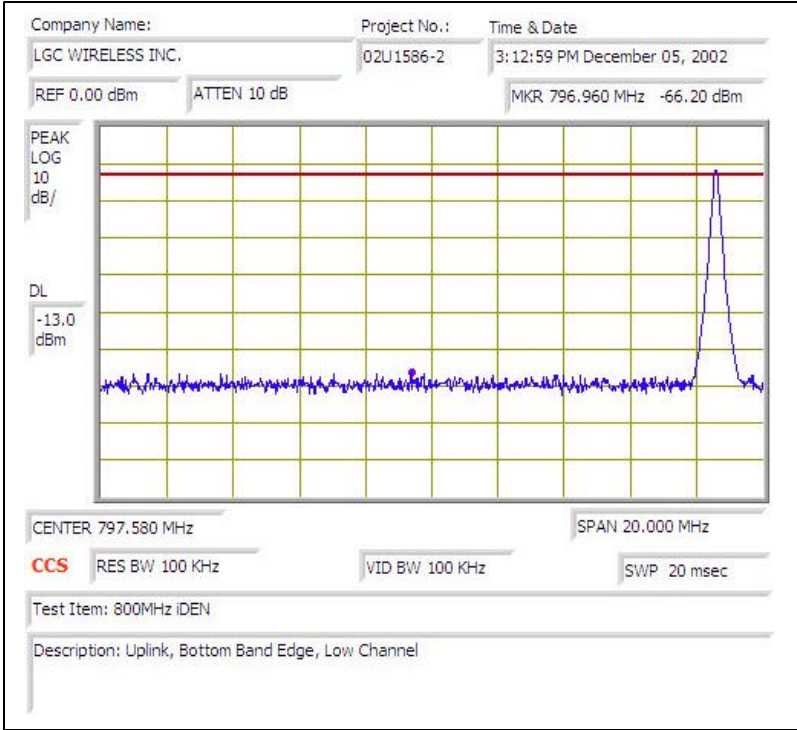

800MHz iDEN- UPLINK

Plot # 1

Plot # 2

Plot # 3

Plot # 4

Plot # 5

Plot # 6

Plot # 7

Plot # 8

Plot # 9

Plot # 10

Plot # 11

Plot # 12

Plot # 13

Plot # 14

Plot # 15