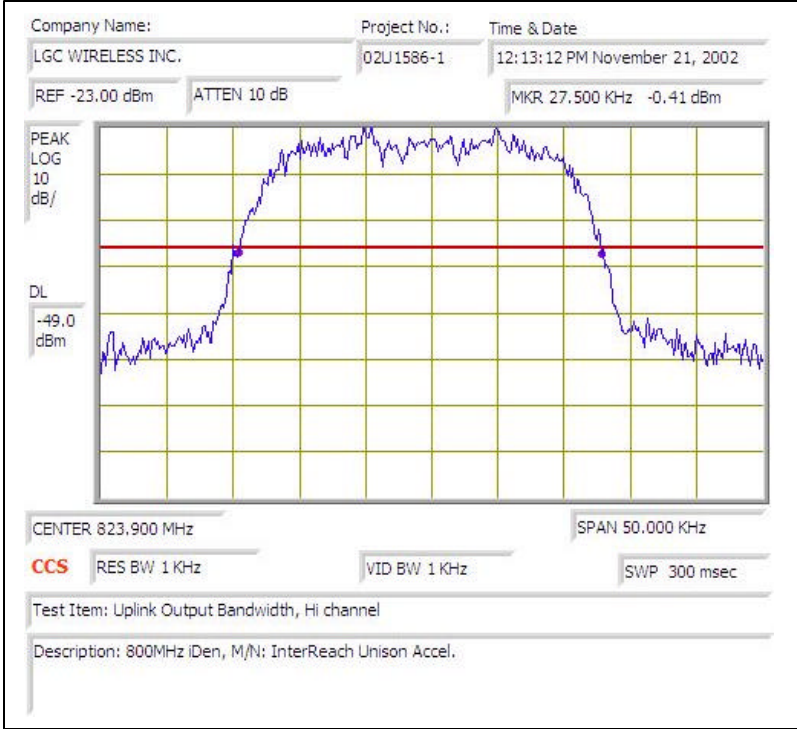

800MHz iDEN- UPLINK

Plot # 1

Plot # 2

Plot # 3

Plot # 4

Plot # 5

Plot # 6

Plot # 7

Plot # 8

Plot # 9

Plot # 10

Plot # 11

Plot # 12

Plot # 13

Plot # 14

Plot # 15