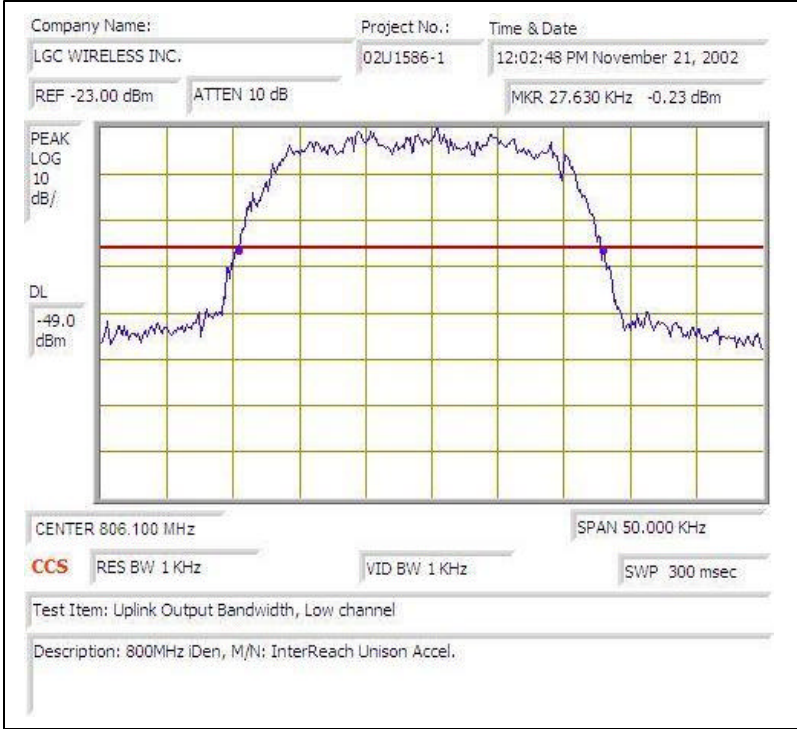

800MHz iDEN- UPLINK

Plot # 1

Plot # 2

Plot # 3

Plot # 4

Plot # 5

Plot # 6

Plot # 7