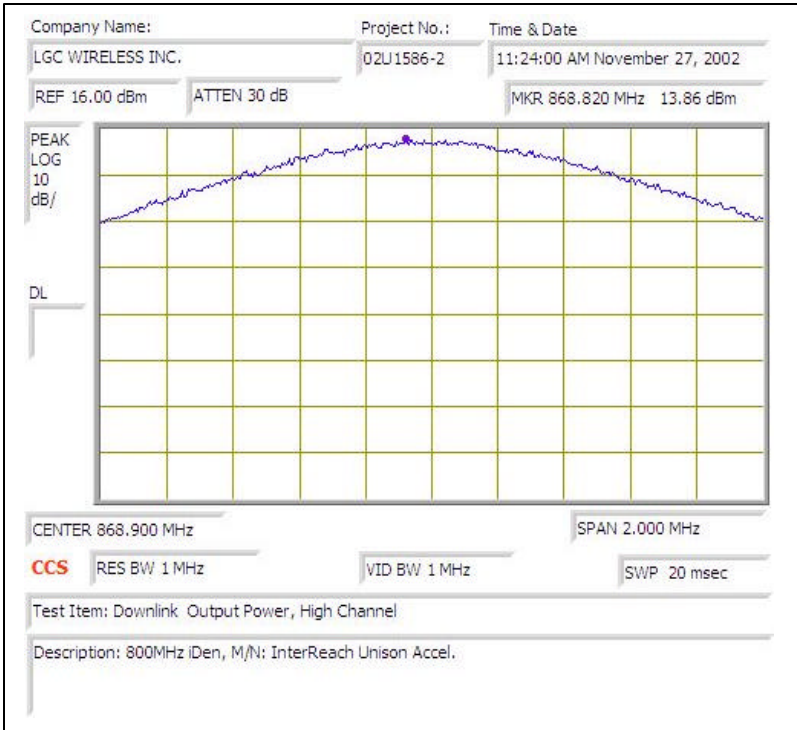

# 800MHz iDEN- DOWNLINK

Plot # 1

Plot # 2

Plot # 3

Plot # 4

Plot # 5

Plot # 6

Plot # 7