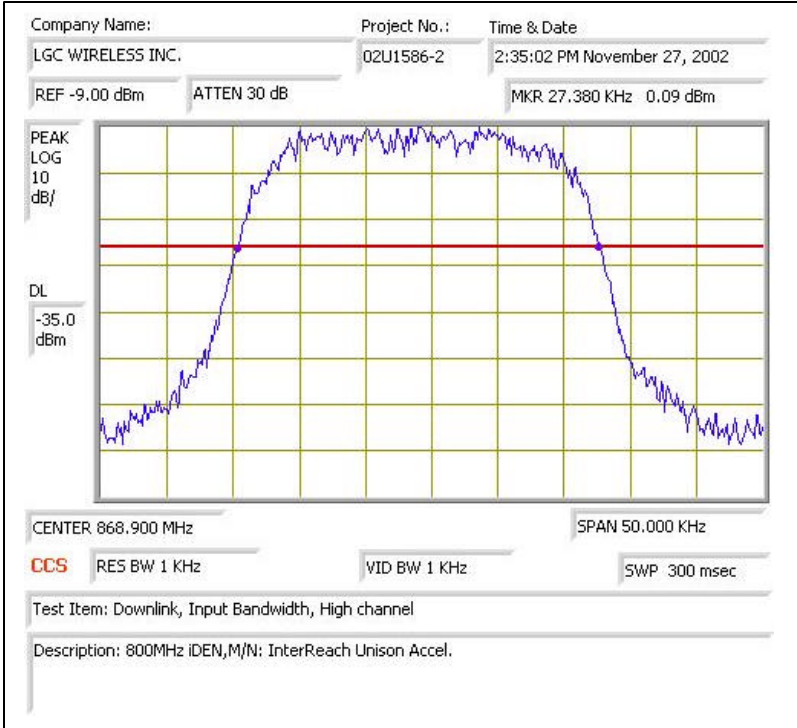

# 800MHz iDEN- DOWNLINK

Plot # 1

Plot # 2

Plot # 3

Plot # 4

Plot # 5

Plot # 6

Plot # 7