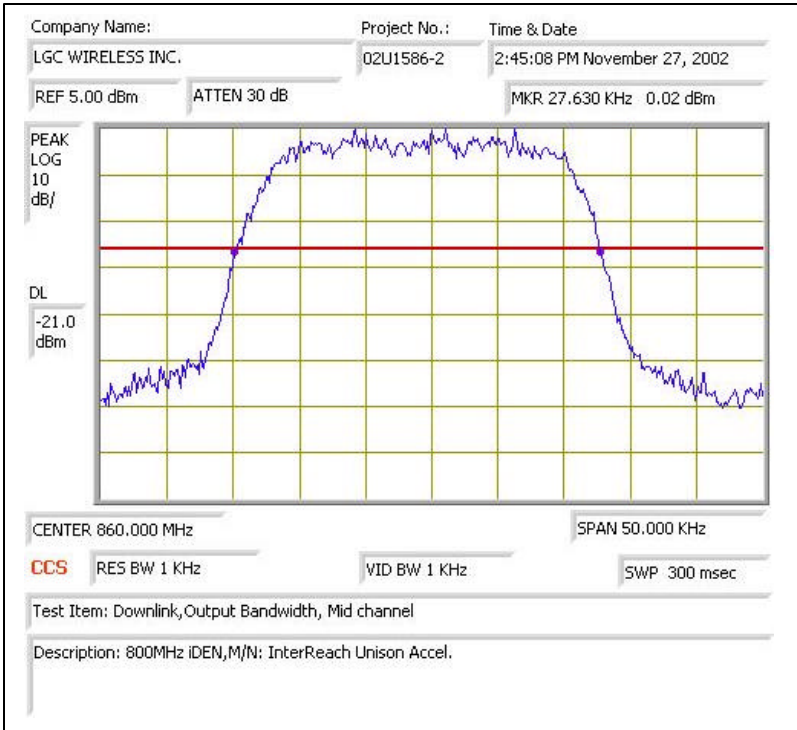

# 800MHz iDEN- DOWNLINK

Plot # 1

Plot # 2

Plot # 3

Plot # 4

Plot # 5

Plot # 6

Plot # 7

Plot # 8

Plot # 9

Plot # 10

Plot # 11

Plot # 12

Plot # 13

Plot # 14

Plot # 15