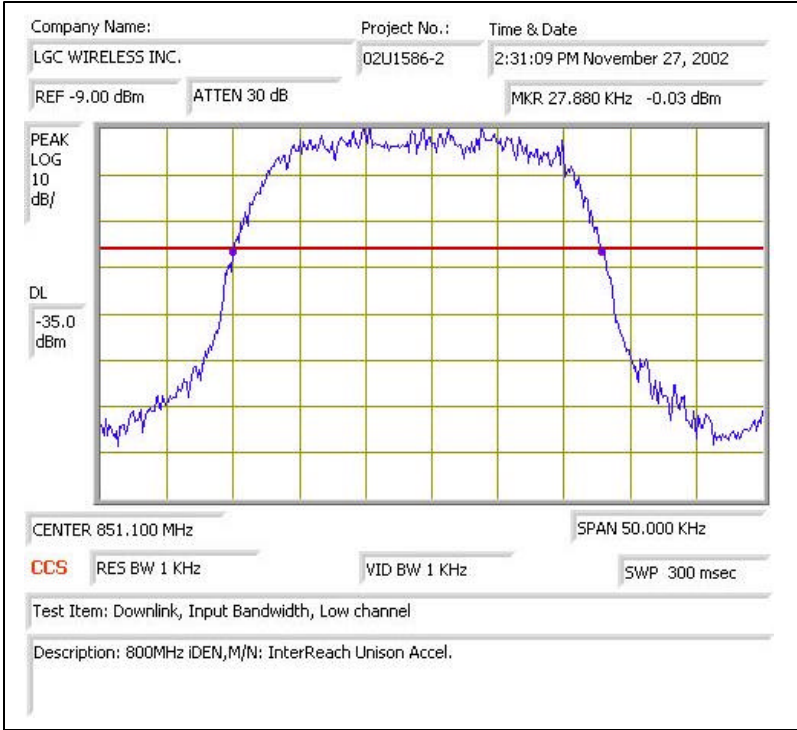

# 800MHz iDEN- DOWNLINK

Plot # 1

Plot # 2

Plot # 3

Plot # 4

Plot # 5

Plot # 6

Plot # 7

Plot # 8

Plot # 9

Plot # 10

Plot # 11

Plot # 12

Plot # 13

Plot # 14

Plot # 15