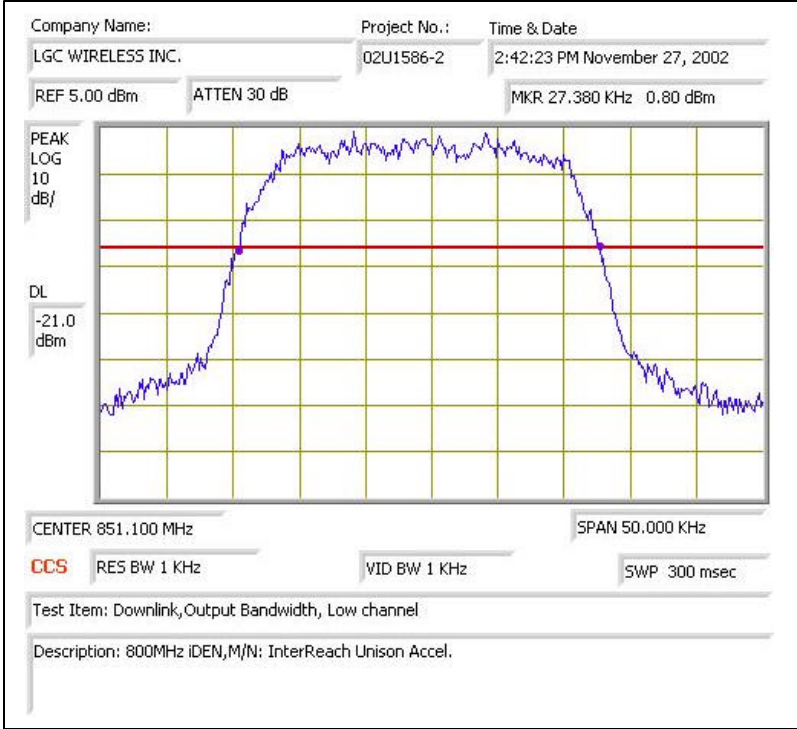

# 800MHz iDEN- DOWNLINK

Plot # 1

Plot # 2

Plot # 3

Plot # 4

Plot # 5

Plot # 6

Plot # 7