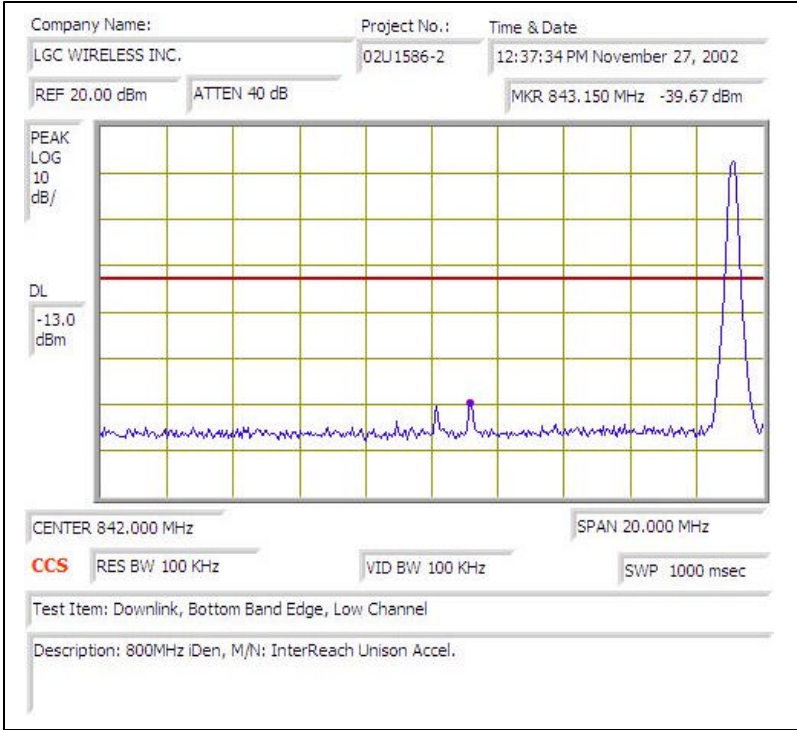

# 800MHz iDEN- DOWNLINK

Plot # 1

Plot # 2

Plot # 3

Plot # 4

Plot # 5

Plot # 6

Plot # 7

Plot # 8

Plot # 9

Plot # 10

Plot # 11

Plot # 12

Plot # 13

Plot # 14

Plot # 15