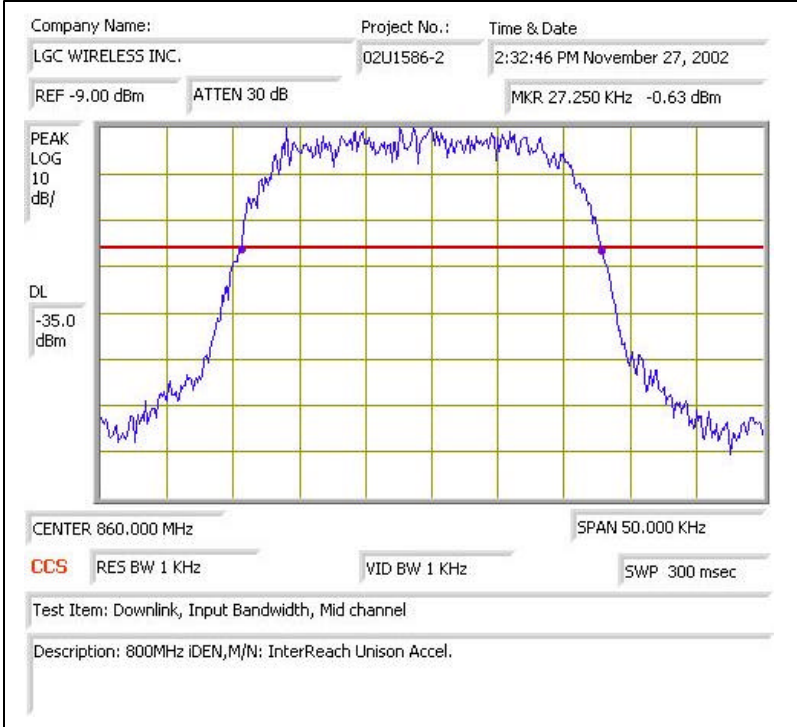

# 800MHz iDEN- DOWNLINK

Plot # 1

Plot # 2

Plot # 3

Plot # 4

Plot # 5

Plot # 6

Plot # 7