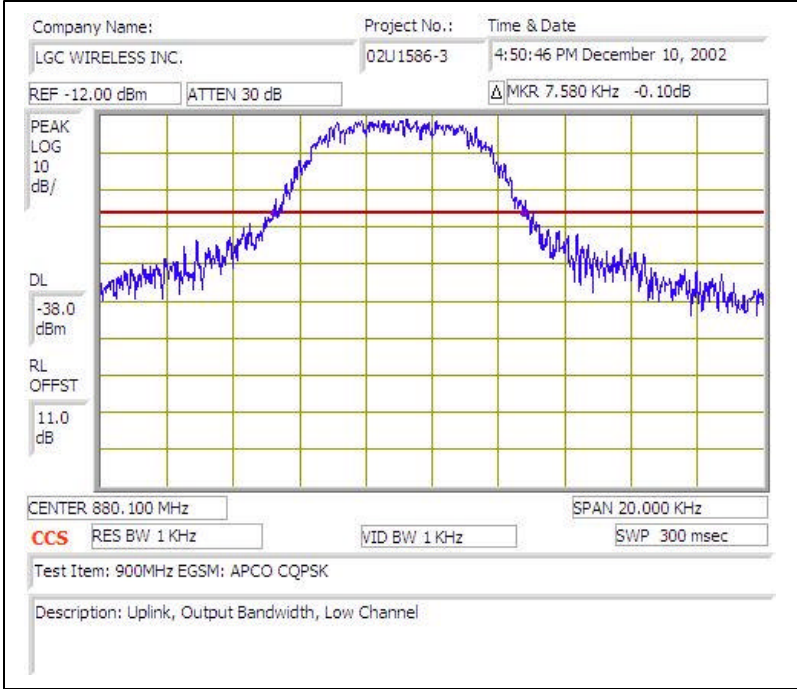

900MHz EGSM (APCO CQPSK)- UPLINK

Plot # 1

Plot # 2

Plot # 3

Plot # 4

Plot # 5

Plot # 6

Plot # 7

Plot # 8

Plot # 9

Plot # 10

Plot # 11

Plot # 12

Plot # 13

Plot # 14

Plot # 15