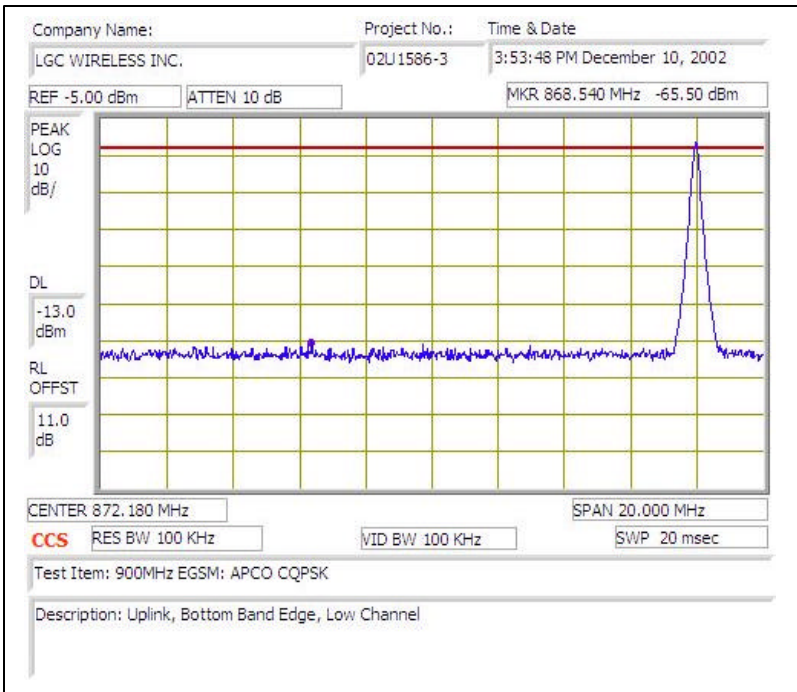

900MHz EGSM (APCO CQPSK)- UPLINK

Plot # 1

Plot # 2

Plot # 3

Plot # 4

Plot # 5

Plot # 6

Plot # 7

Plot # 8

Plot # 9

Plot # 10

Plot # 11

Plot # 12

Plot # 13

Plot # 14

Plot # 15