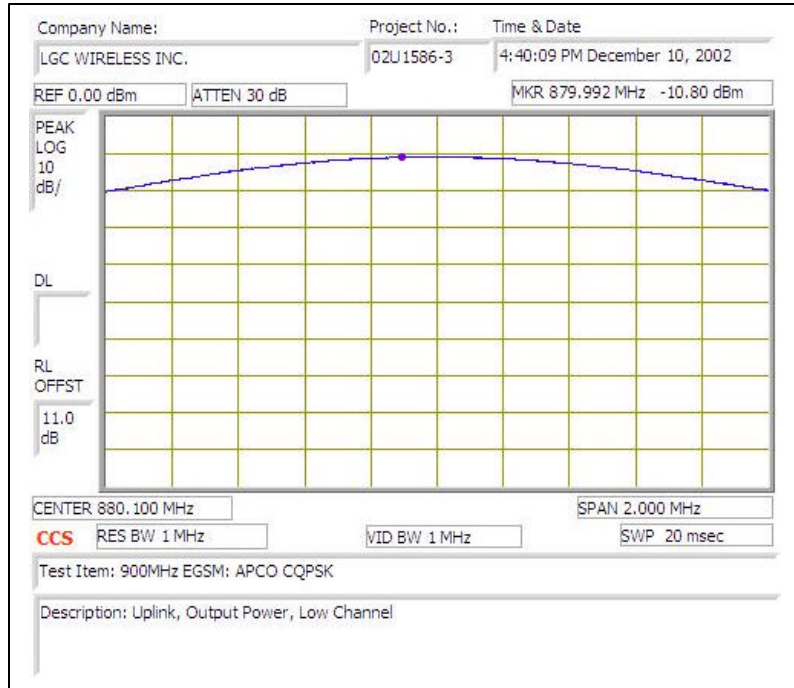

900MHz EGSM (APCO CQPSK)- UPLINK

Plot # 1

Plot # 2

Plot # 3

Plot # 4

Plot # 5

Plot # 6

Plot # 7

Plot # 8

Plot # 9

Plot # 10

Plot # 11

Plot # 12

Plot # 13

Plot # 14

Plot # 15