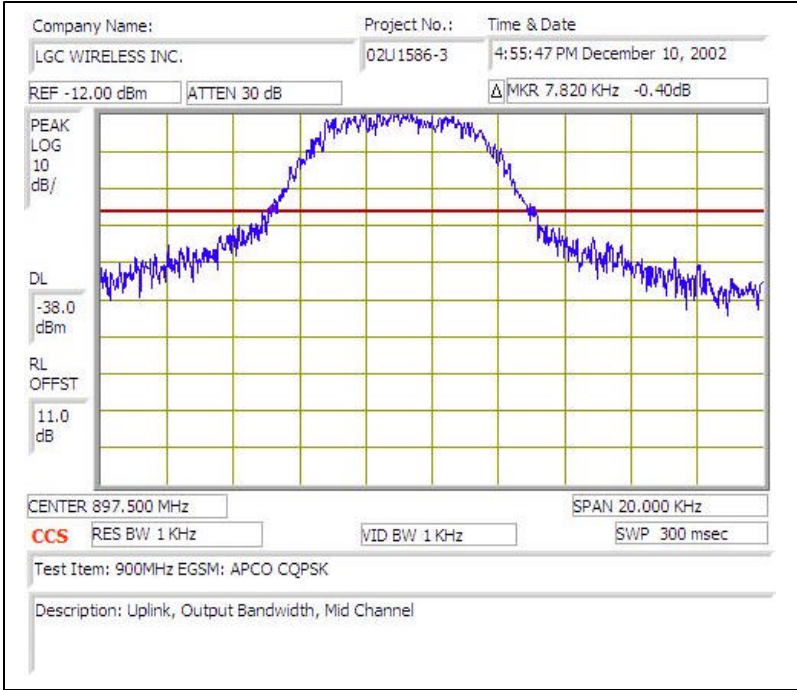

900MHz EGSM (APCO CQPSK)- UPLINK

Plot # 1

Plot # 2

Plot # 3

Plot # 4

Plot # 5

Plot # 6

Plot # 7