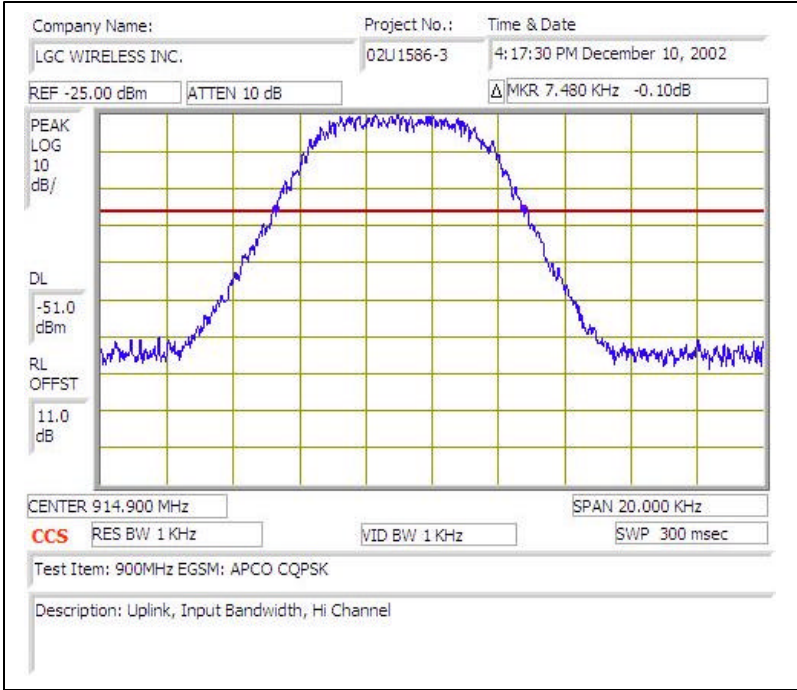

900MHz EGSM (APCO CQPSK)- UPLINK

Plot # 1

Plot # 2

Plot # 3

Plot # 4

Plot # 5

Plot # 6

Plot # 7