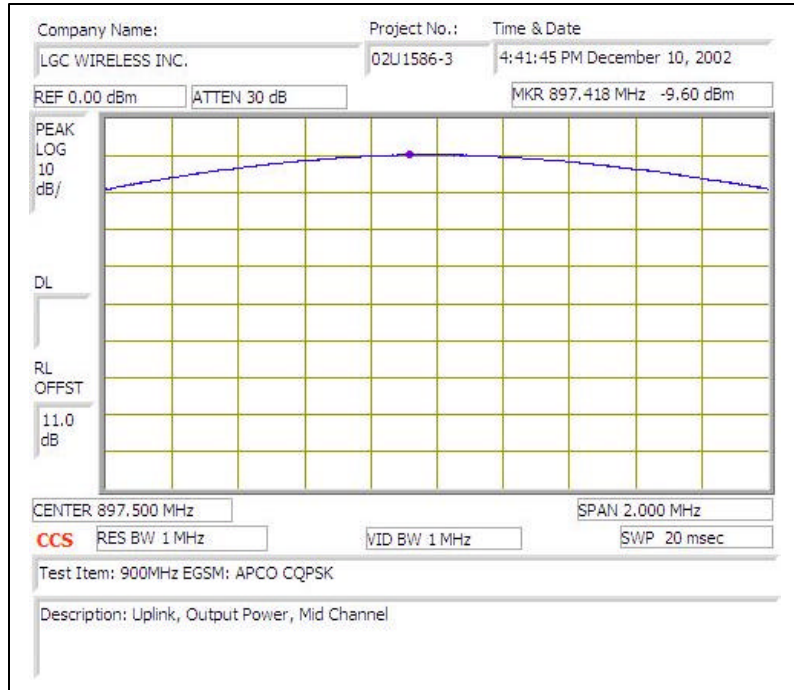

900MHz EGSM (APCO CQPSK)- UPLINK

Plot # 1

Plot # 2

Plot # 3

Plot # 4

Plot # 5

Plot # 6

Plot # 7

Plot # 8

Plot # 9

Plot # 10

Plot # 11

Plot # 12

Plot # 13

Plot # 14

Plot # 15