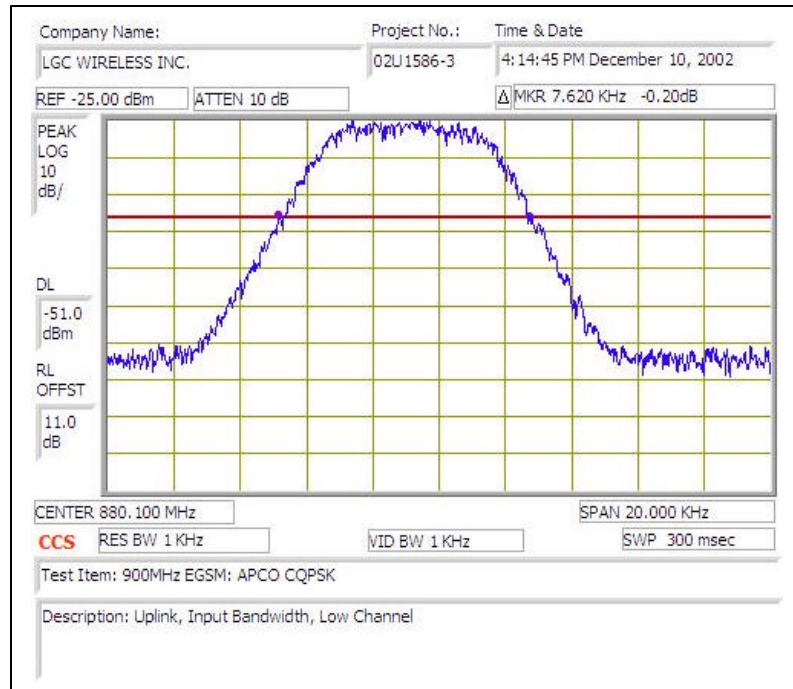

900MHz EGSM (APCO CQPSK)- UPLINK

Plot # 1

Plot # 2

Plot # 3

Plot # 4

Plot # 5

Plot # 6

Plot # 7

Plot # 8

Plot # 9

Plot # 10

Plot # 11

Plot # 12

Plot # 13

Plot # 14

Plot # 15