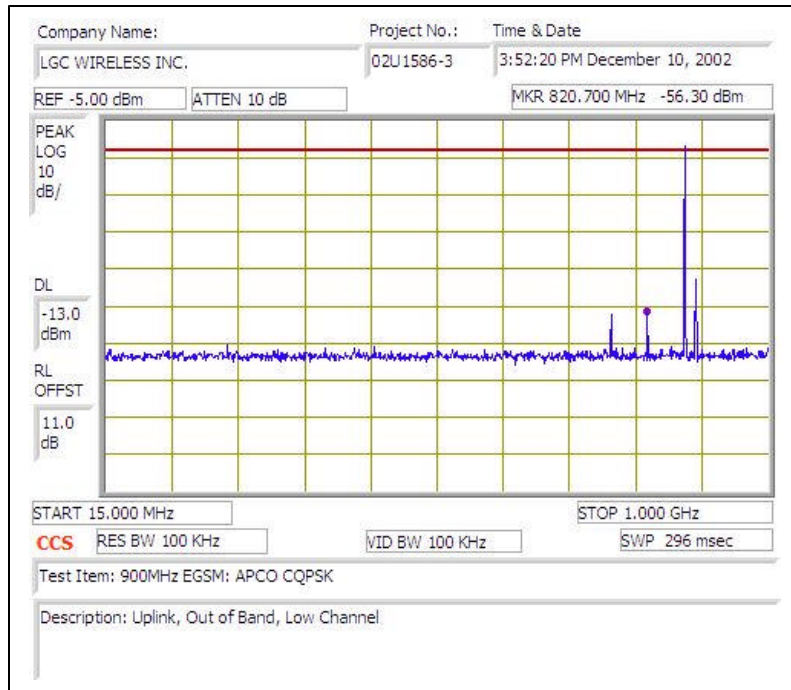

900MHz EGSM (APCO CQPSK)- UPLINK

Plot # 1

Plot # 2

Plot # 3

Plot # 4

Plot # 5

Plot # 6

Plot # 7

Plot # 8

Plot # 9

Plot # 10

Plot # 11

Plot # 12

Plot # 13

Plot # 14

Plot # 15