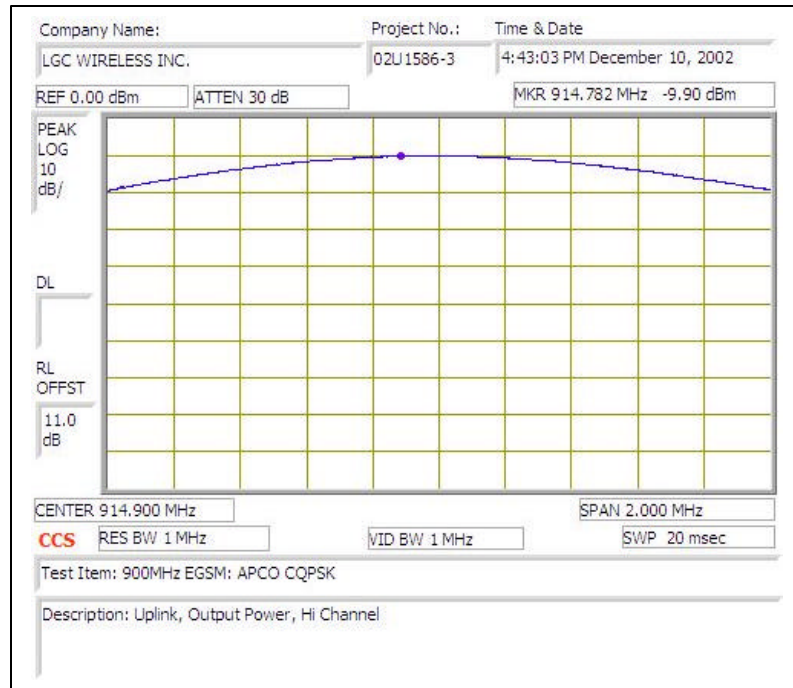

900MHz EGSM (APCO CQPSK)- UPLINK

Plot # 1

Plot # 2

Plot # 3

Plot # 4

Plot # 5

Plot # 6

Plot # 7

Plot # 8

Plot # 9

Plot # 10

Plot # 11

Plot # 12

Plot # 13

Plot # 14

Plot # 15