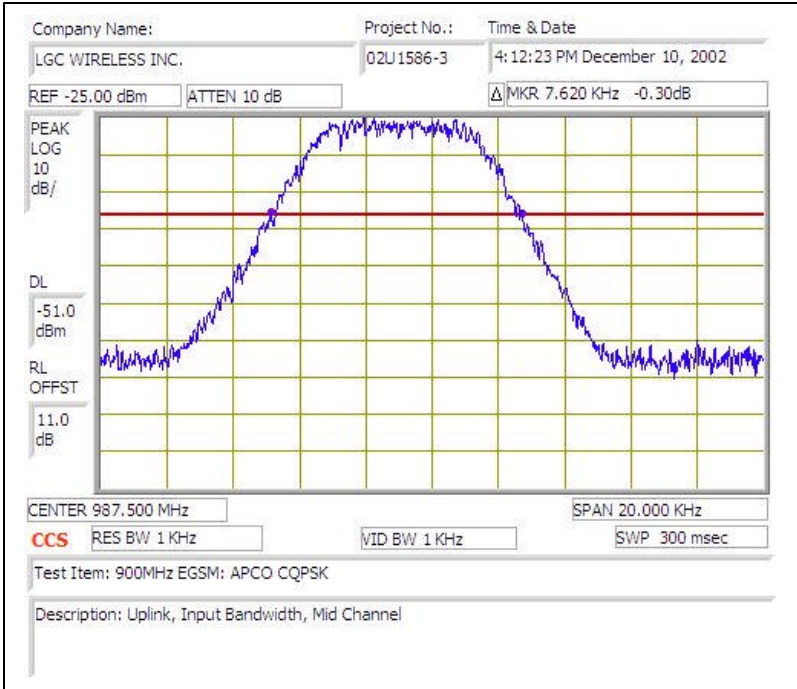

900MHz EGSM (APCO CQPSK)- UPLINK

Plot # 1

Plot # 2

Plot # 3

Plot # 4

Plot # 5

Plot # 6

Plot # 7