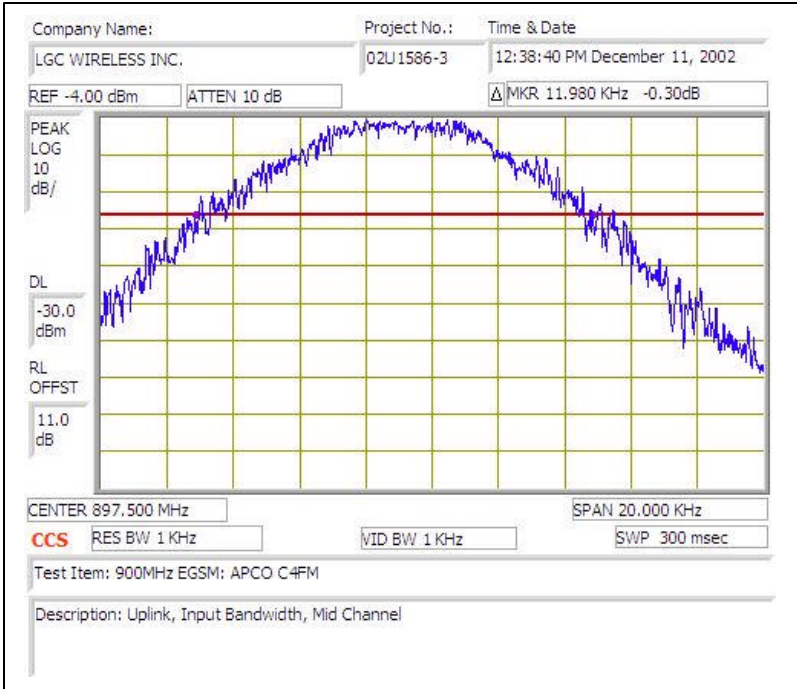

900MHz EGSM (APCO C4FM)- UPLINK

Plot # 1

Plot # 2

Plot # 3

Plot # 4

Plot # 5

Plot # 6

Plot # 7