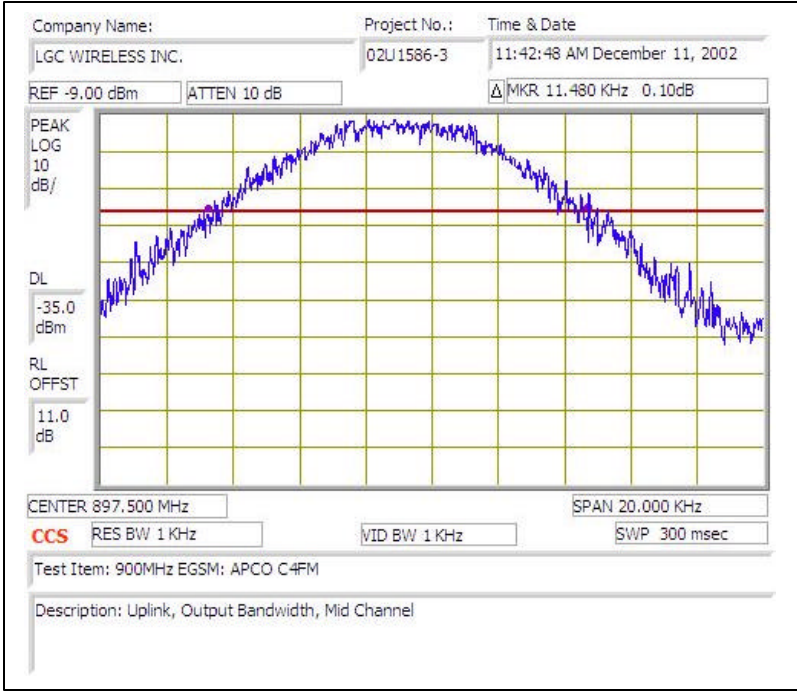

900MHz EGSM (APCO C4FM)- UPLINK

Plot # 1

Plot # 2

Plot # 3

Plot # 4

Plot # 5

Plot # 6

Plot # 7