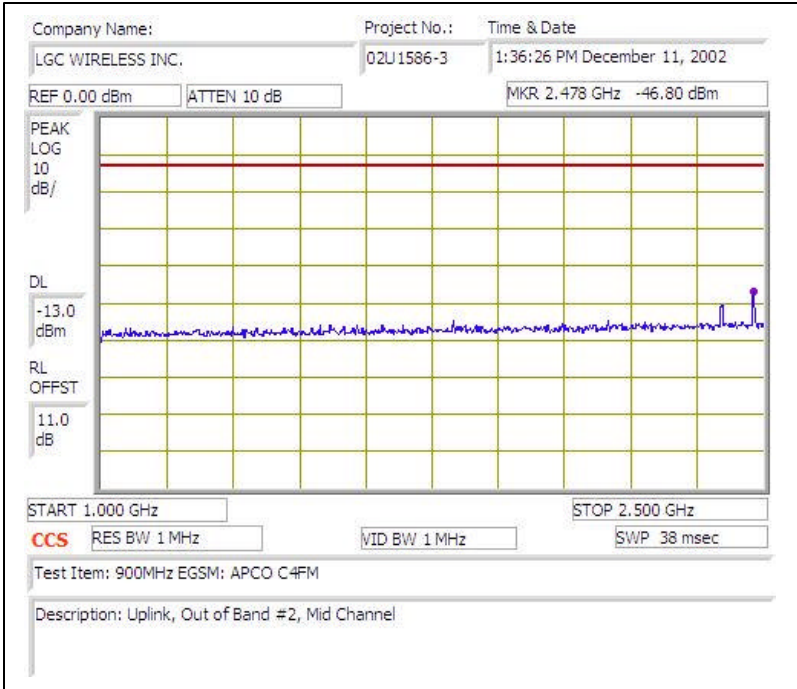

900MHz EGSM (APCO C4FM)- UPLINK

Plot # 1

Plot # 2

Plot # 3

Plot # 4

Plot # 5

Plot # 6

Plot # 7

Plot # 8

Plot # 9

Plot # 10

Plot # 11

Plot # 12

Plot # 13

Plot # 14

Plot # 15

Plot # 16

Plot # 17

Plot # 18

Plot # 19

Plot # 20

Plot # 21

Plot # 22

Plot # 23