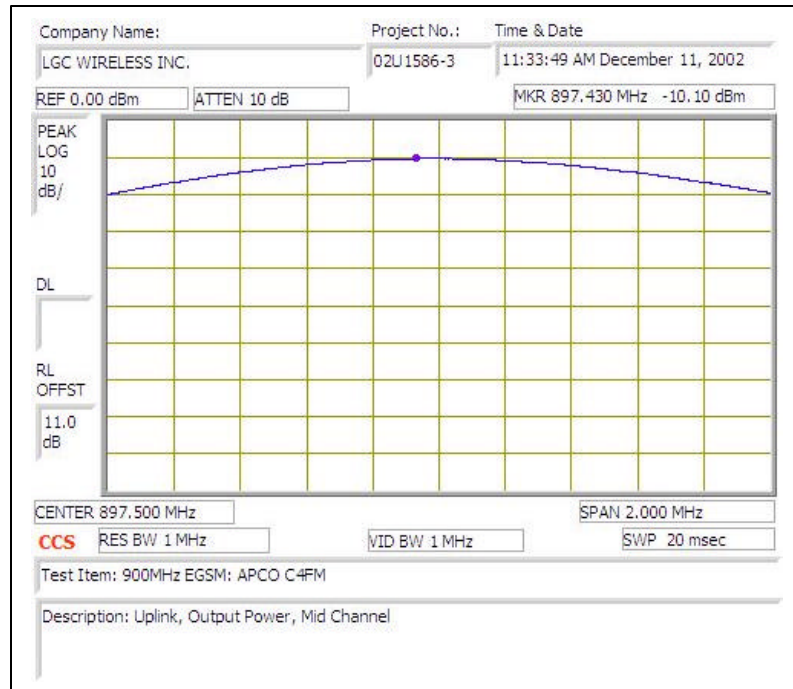

900MHz EGSM (APCO C4FM)- UPLINK

Plot # 1

Plot # 2

Plot # 3

Plot # 4

Plot # 5

Plot # 6

Plot # 7

Plot # 8

Plot # 9

Plot # 10

Plot # 11

Plot # 12

Plot # 13

Plot # 14

Plot # 15