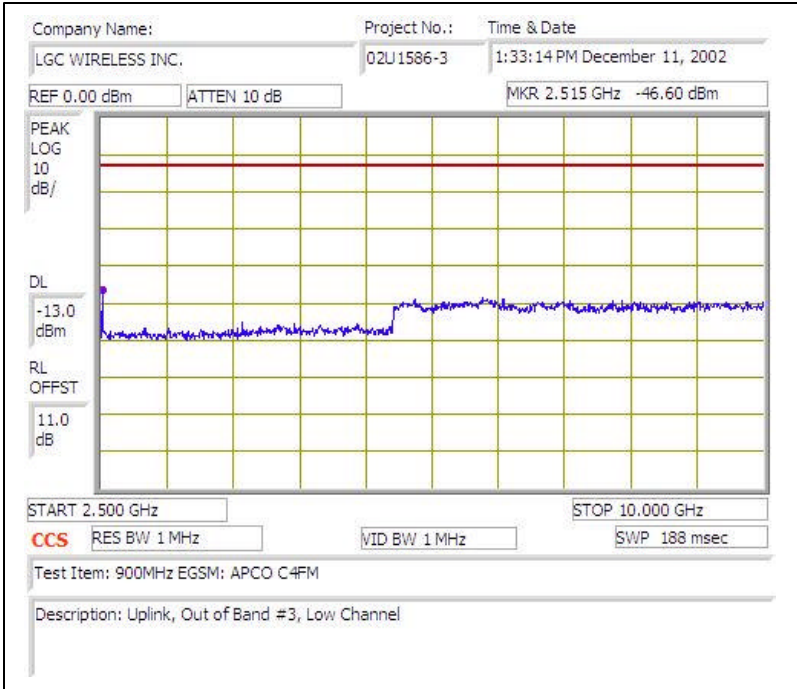

900MHz EGSM (APCO C4FM)- UPLINK

Plot # 1

Plot # 2

Plot # 3

Plot # 4

Plot # 5

Plot # 6

Plot # 7

Plot # 8

Plot # 9

Plot # 10

Plot # 11

Plot # 12

Plot # 13

Plot # 14

Plot # 15