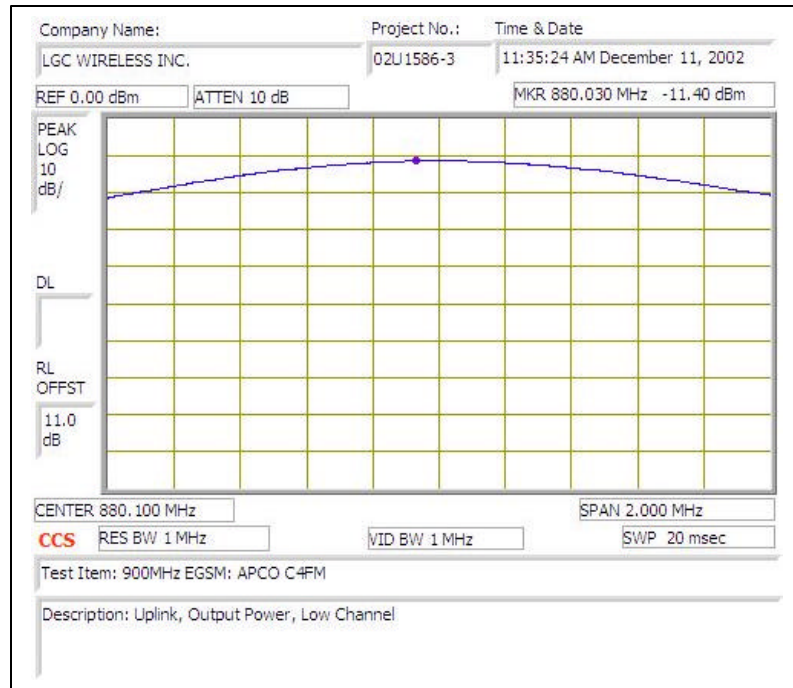

900MHz EGSM (APCO C4FM)- UPLINK

Plot # 1

Plot # 2

Plot # 3

Plot # 4

Plot # 5

Plot # 6

Plot # 7

Plot # 8

Plot # 9

Plot # 10

Plot # 11

Plot # 12

Plot # 13

Plot # 14

Plot # 15