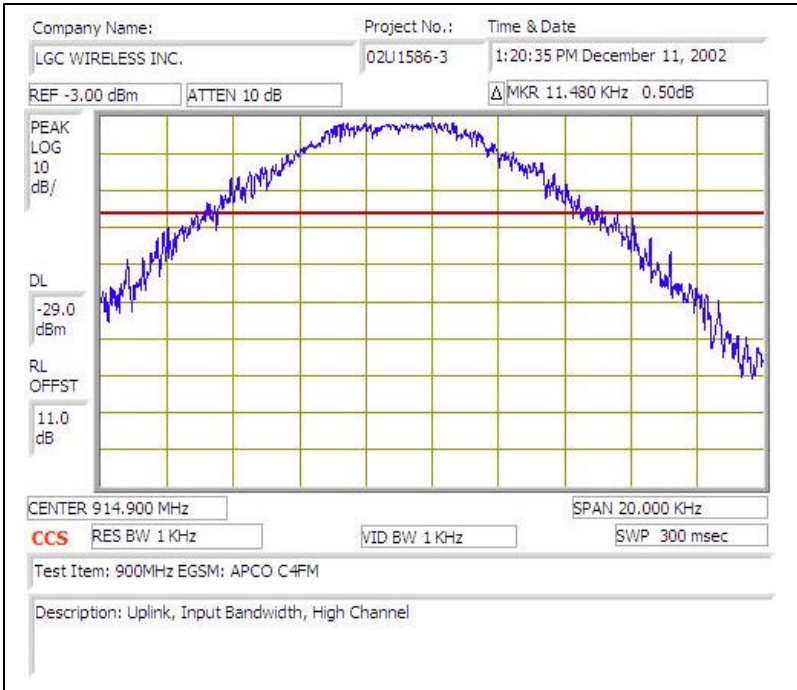

900MHz EGSM (APCO C4FM)- UPLINK

Plot # 1

Plot # 2

Plot # 3

Plot # 4

Plot # 5

Plot # 6

Plot # 7