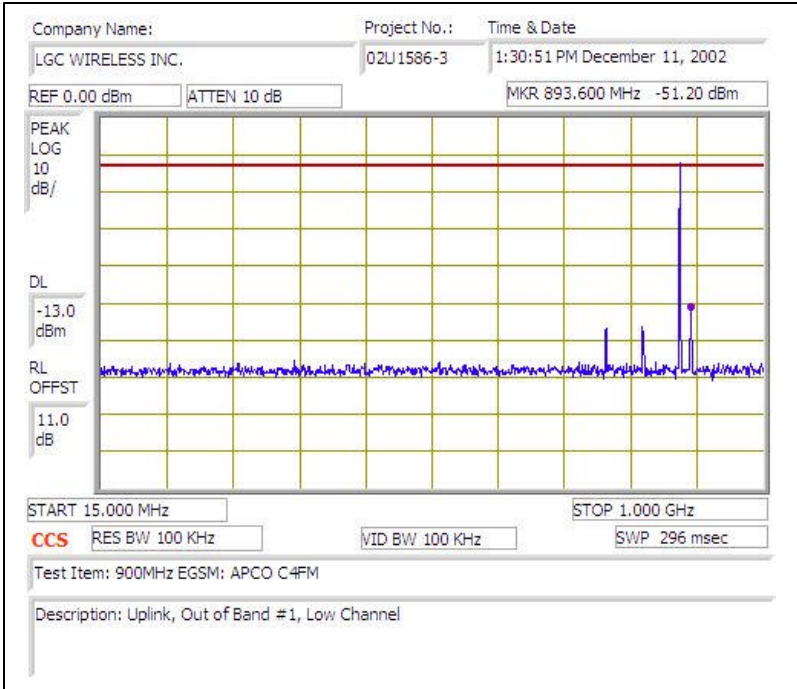

900MHz EGSM (APCO C4FM)- UPLINK

Plot # 1

Plot # 2

Plot # 3

Plot # 4

Plot # 5

Plot # 6

Plot # 7

Plot # 8

Plot # 9

Plot # 10

Plot # 11

Plot # 12

Plot # 13

Plot # 14

Plot # 15