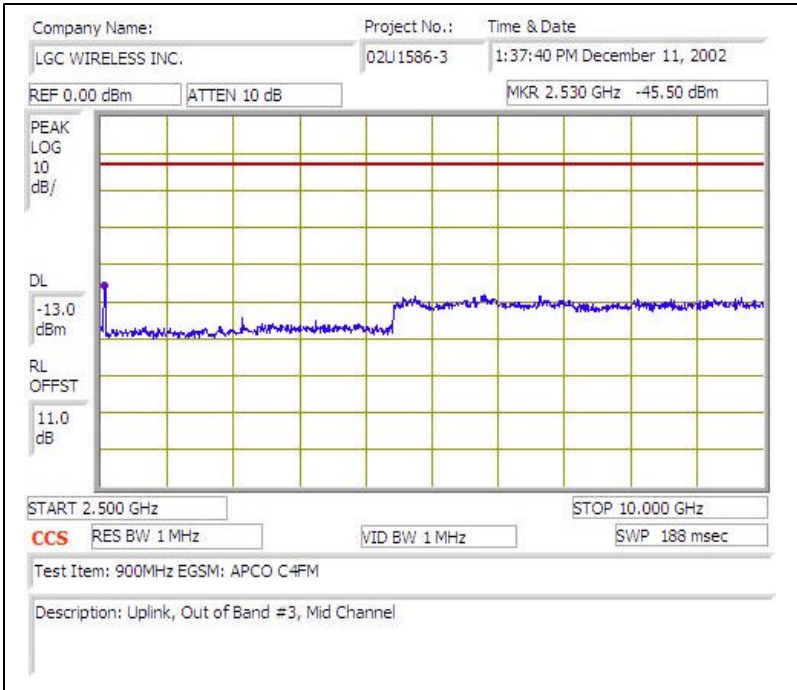

900MHz EGSM (APCO C4FM)- UPLINK

Plot # 1

Plot # 2

Plot # 3

Plot # 4

Plot # 5

Plot # 6

Plot # 7

Plot # 8

Plot # 9

Plot # 10

Plot # 11

Plot # 12

Plot # 13

Plot # 14

Plot # 15