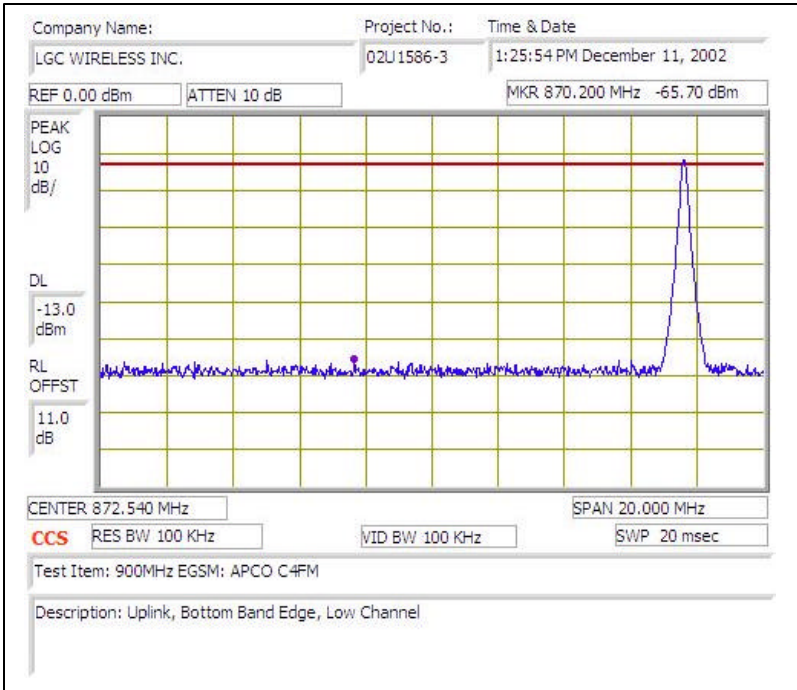

900MHz EGSM (APCO C4FM)- UPLINK

Plot # 1

Plot # 2

Plot # 3

Plot # 4

Plot # 5

Plot # 6

Plot # 7

Plot # 8

Plot # 9

Plot # 10

Plot # 11

Plot # 12

Plot # 13

Plot # 14

Plot # 15