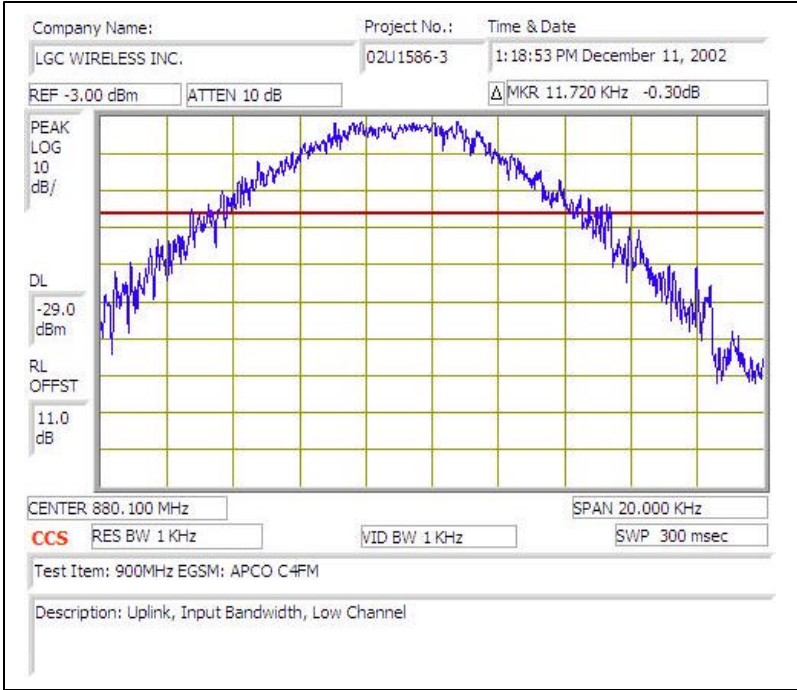

900MHz EGSM (APCO C4FM)- UPLINK

Plot # 1

Plot # 2

Plot # 3

Plot # 4

Plot # 5

Plot # 6

Plot # 7