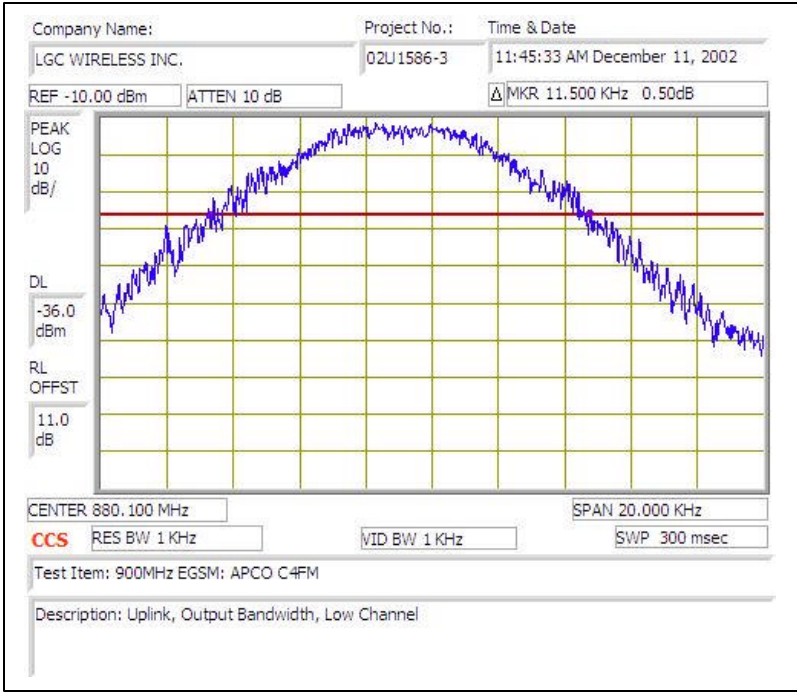

900MHz EGSM (APCO C4FM)- UPLINK

Plot # 1

Plot # 2

Plot # 3

Plot # 4

Plot # 5

Plot # 6

Plot # 7

Plot # 8

Plot # 9

Plot # 10

Plot # 11

Plot # 12

Plot # 13

Plot # 14

Plot # 15