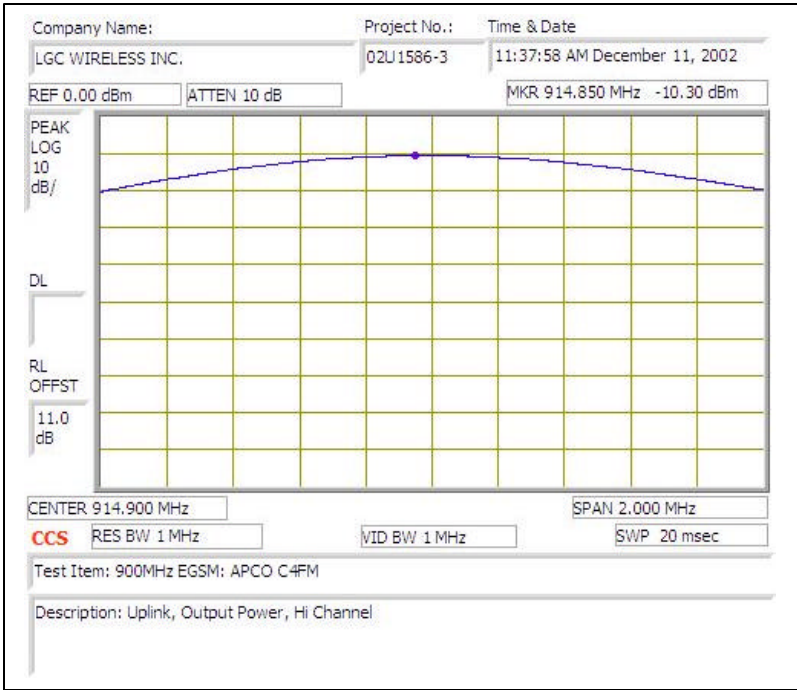

900MHz EGSM (APCO C4FM)- UPLINK

Plot # 1

Plot # 2

Plot # 3

Plot # 4

Plot # 5

Plot # 6

Plot # 7