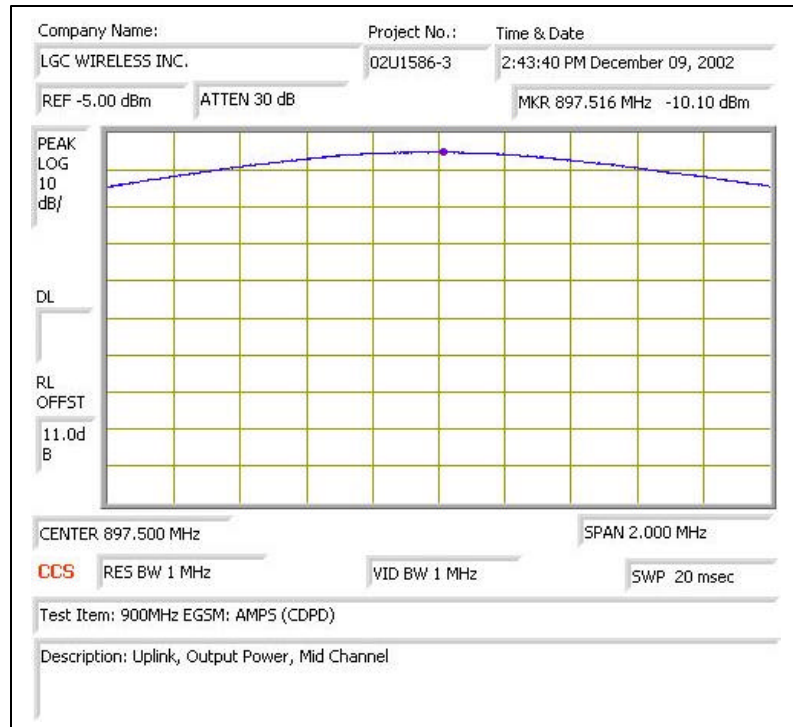

900MHz EGSM (AMPS)-UPLINK

Plot # 1

Plot # 2

Plot # 3

Plot # 4

Plot # 5

Plot # 6

Plot # 7

Plot # 8

Plot # 9

Plot # 10

Plot # 11

Plot # 12

Plot # 13

Plot # 14

Plot # 15