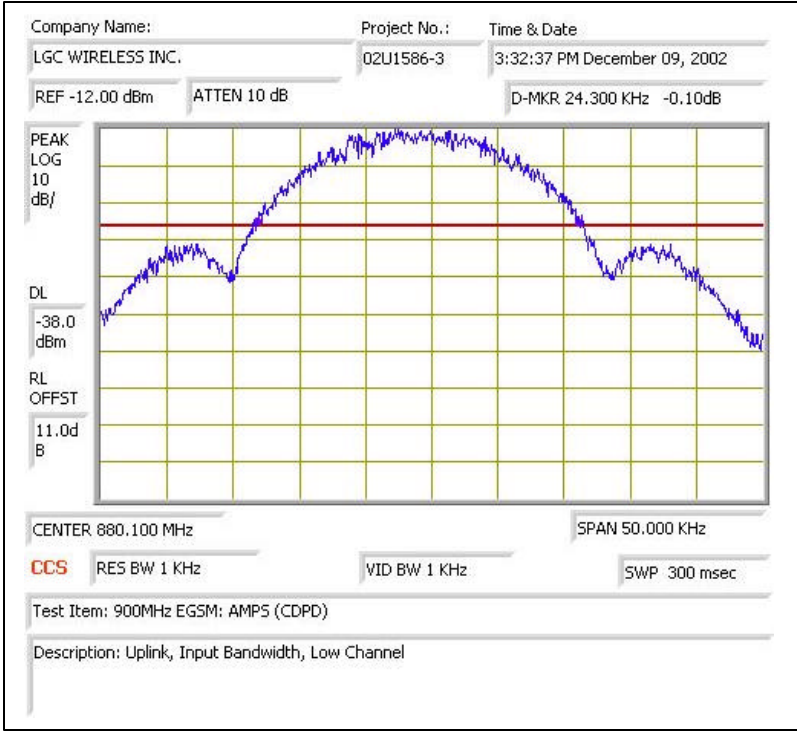

900MHz EGSM (AMPS)-UPLINK

Plot # 1

Plot # 2

Plot # 3

Plot # 4

Plot # 5

Plot # 6

Plot # 7