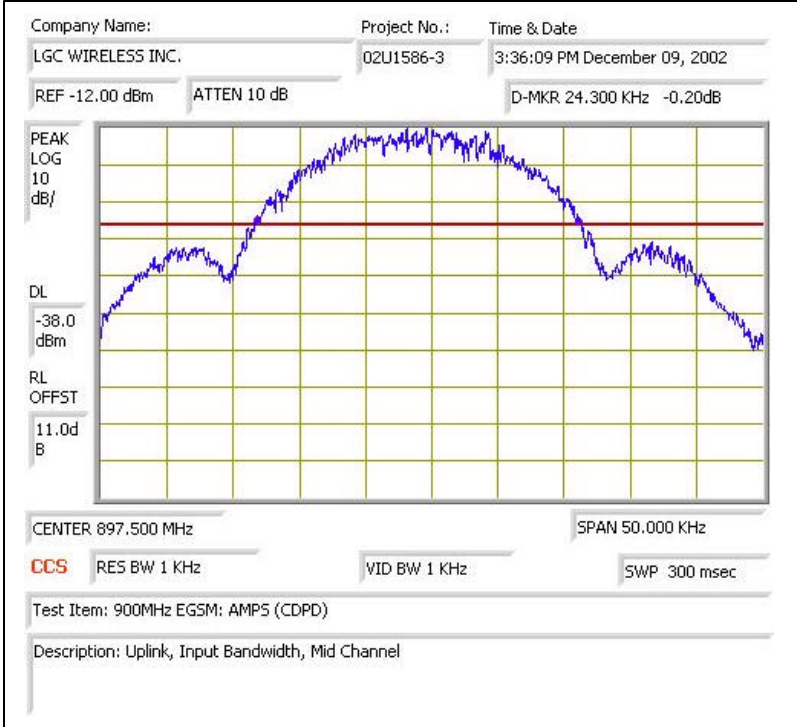

900MHz EGSM (AMPS)-UPLINK

Plot # 1

Plot # 2

Plot # 3

Plot # 4

Plot # 5

Plot # 6

Plot # 7

Plot # 8

Plot # 9

Plot # 10

Plot # 11

Plot # 12

Plot # 13

Plot # 14

Plot # 15