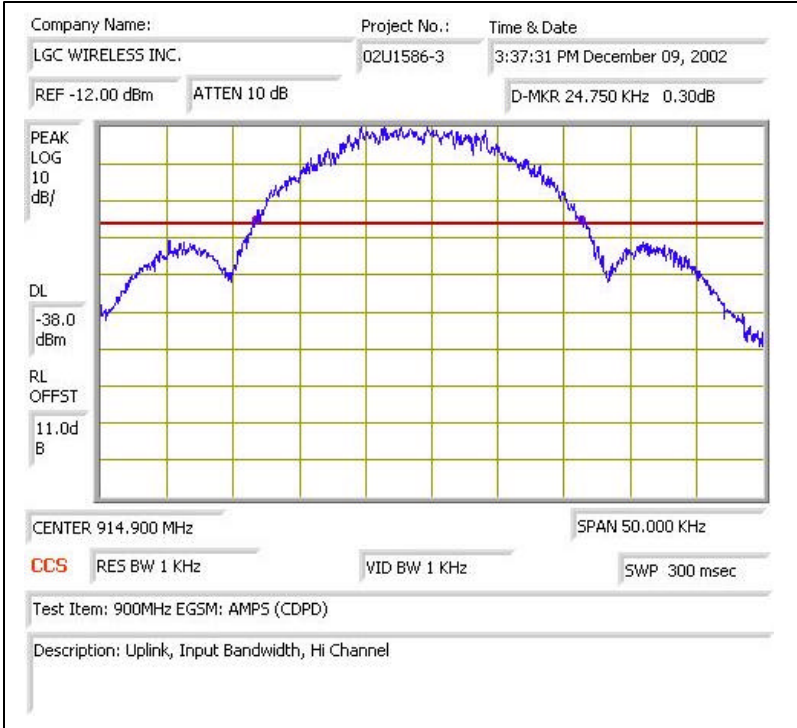

900MHz EGSM (AMPS)-UPLINK

Plot # 1

Plot # 2

Plot # 3

Plot # 4

Plot # 5

Plot # 6

Plot # 7

Plot # 8

Plot # 9

Plot # 10

Plot # 11

Plot # 12

Plot # 13

Plot # 14

Plot # 15