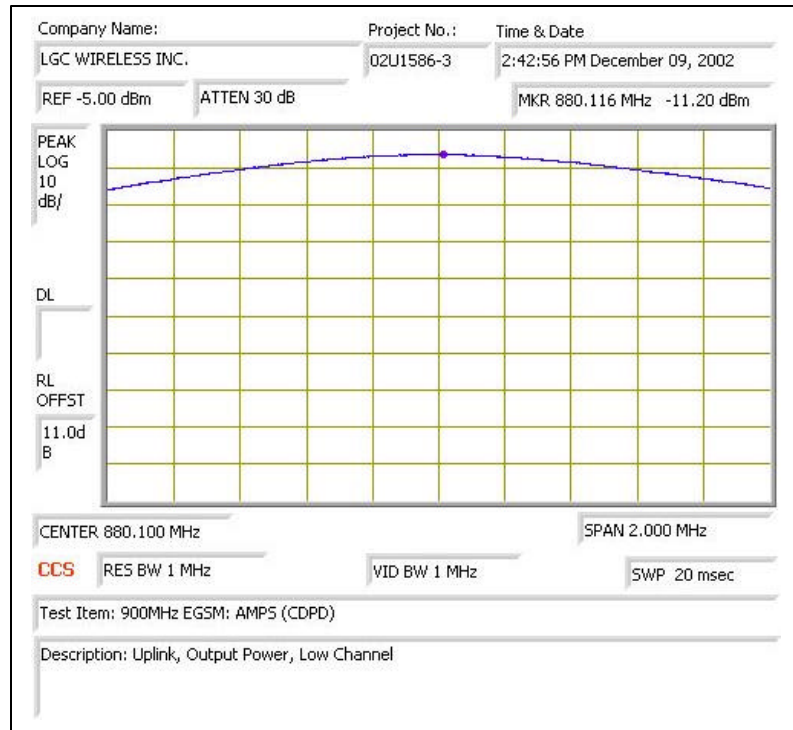

900MHz EGSM (AMPS)-UPLINK

Plot # 1

Plot # 2

Plot # 3

Plot # 4

Plot # 5

Plot # 6

Plot # 7