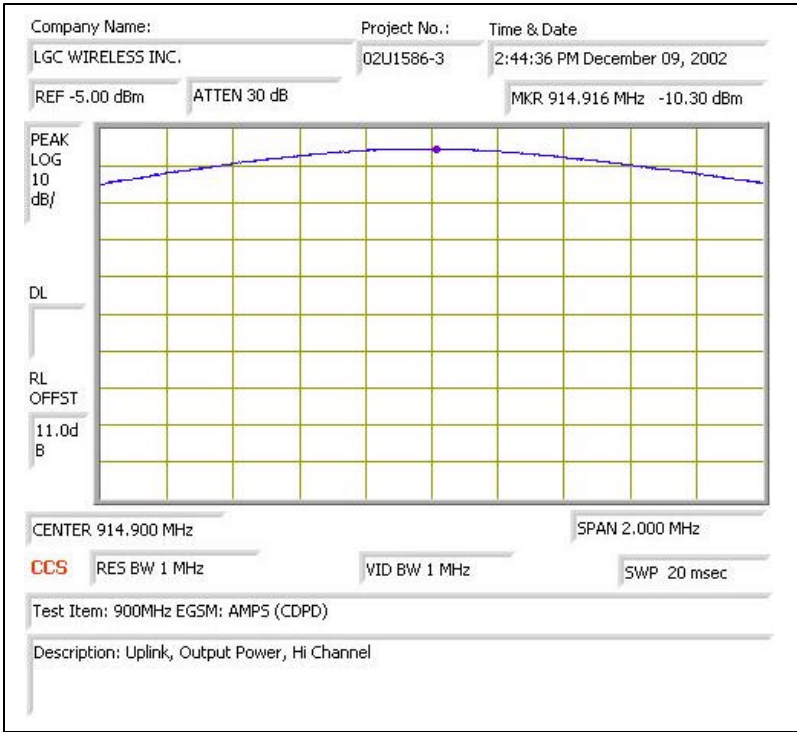

900MHz EGSM (AMPS)-UPLINK

Plot # 1

Plot # 2

Plot # 3

Plot # 4

Plot # 5

Plot # 6

Plot # 7

Plot # 8

Plot # 9

Plot # 10

Plot # 11

Plot # 12

Plot # 13

Plot # 14

Plot # 15