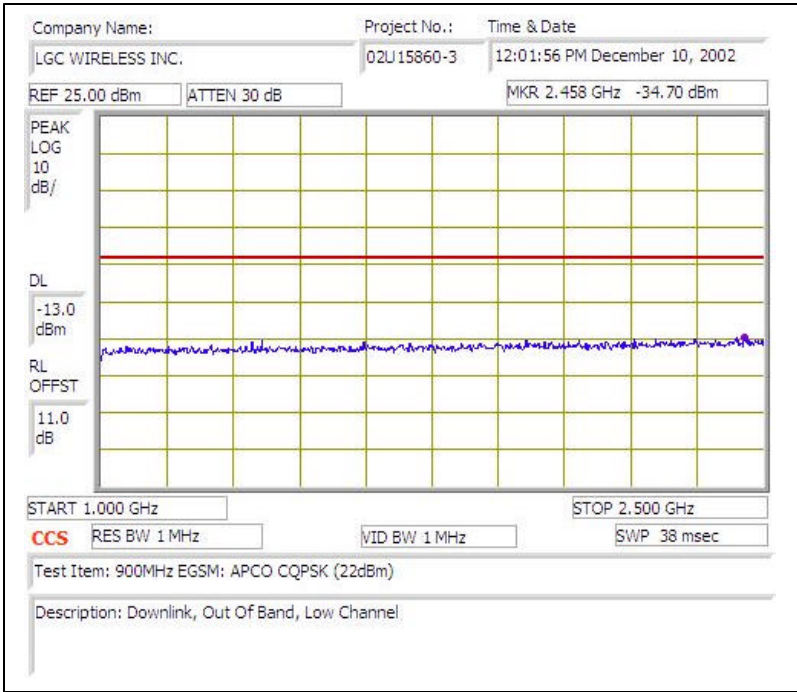

# 900MHz EGSM (APCO CQPSK)-DOWNLINK

Plot # 1

Plot # 2

Plot # 3

Plot # 4

Plot # 5

Plot # 6

Plot # 7

Plot # 8

Plot # 9

Plot # 10

Plot # 11

Plot # 12

Plot # 13

Plot # 14

Plot # 15