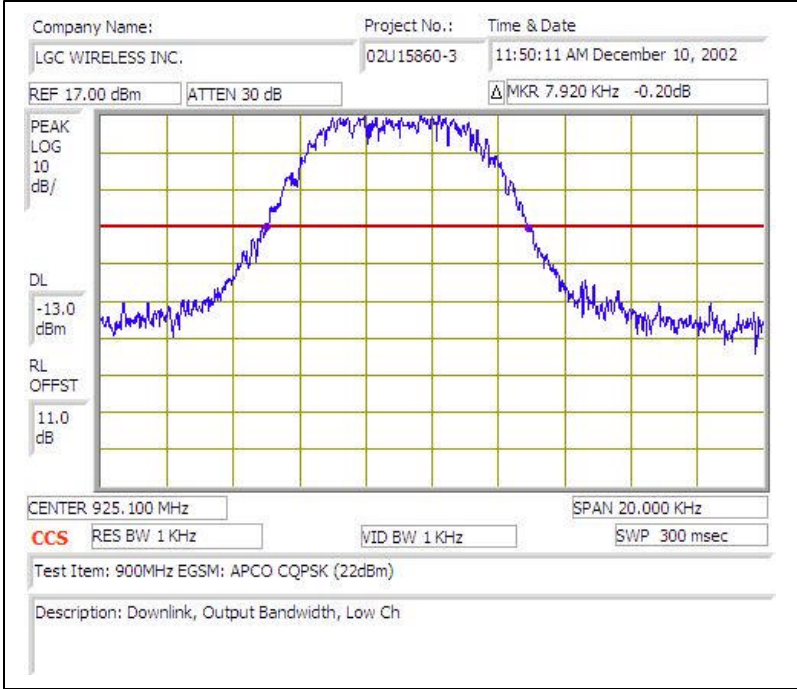

# 900MHz EGSM (APCO CQPSK)-DOWNLINK

Plot # 1

Plot # 2

Plot # 3

Plot # 4

Plot # 5

Plot # 6

Plot # 7

Plot # 8

Plot # 9

Plot # 10

Plot # 11

Plot # 12

Plot # 13

Plot # 14

Plot # 15