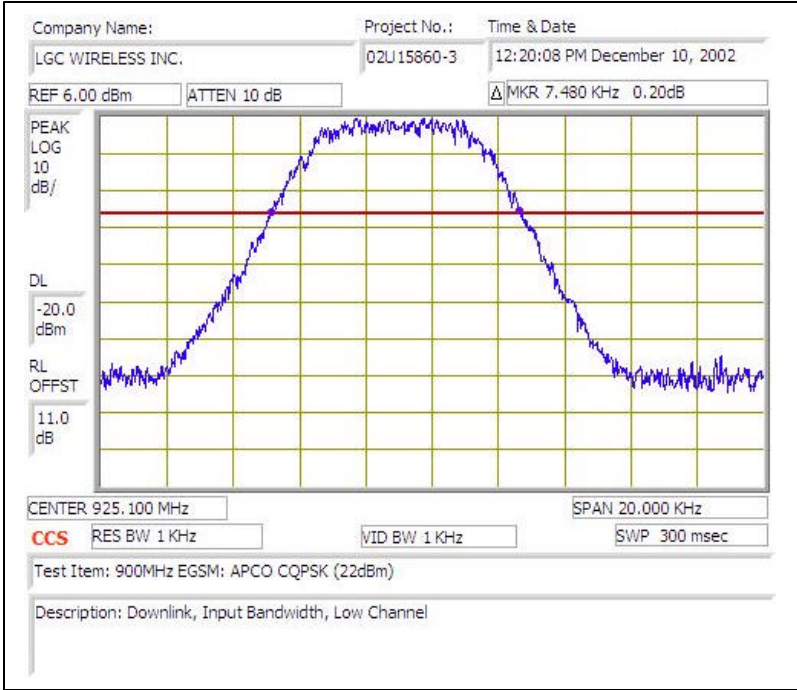

# 900MHz EGSM (APCO CQPSK)-DOWNLINK

Plot # 1

Plot # 2

Plot # 3

Plot # 4

Plot # 5

Plot # 6

Plot # 7