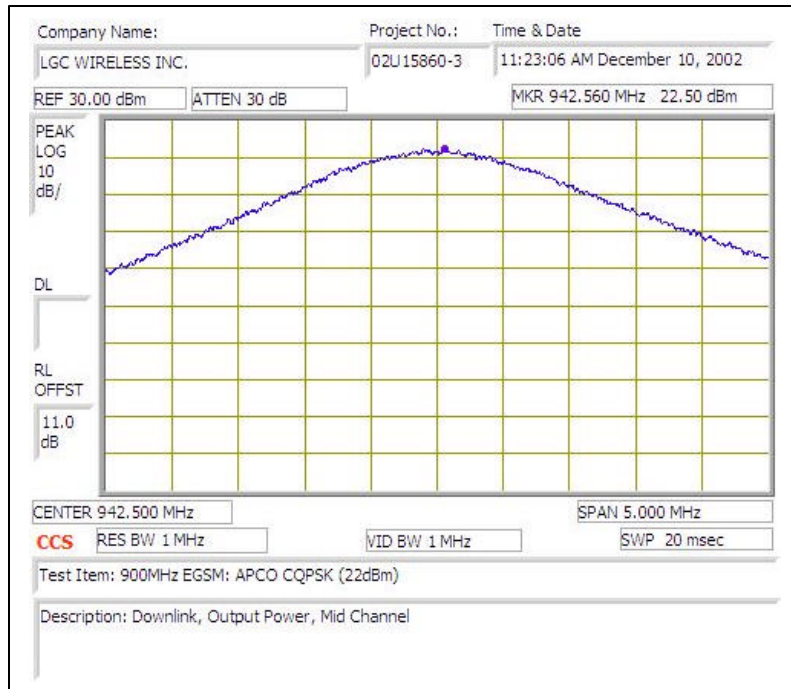

# 900MHz EGSM (APCO CQPSK)-DOWNLINK

Plot # 1

Plot # 2

Plot # 3

Plot # 4

Plot # 5

Plot # 6

Plot # 7