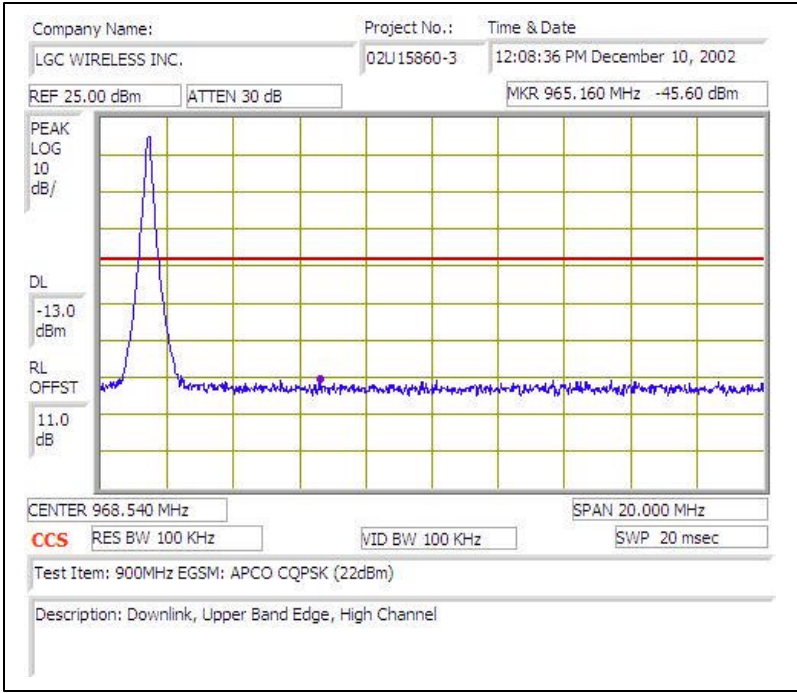

# 900MHz EGSM (APCO CQPSK)-DOWNLINK

Plot # 1

Plot # 2

Plot # 3

Plot # 4

Plot # 5

Plot # 6

Plot # 7

Plot # 8

Plot # 9

Plot # 10

Plot # 11

Plot # 12

Plot # 13

Plot # 14

Plot # 15

Plot # 16

Plot # 17

Plot # 18

Plot # 19

Plot # 20

Plot # 21

Plot # 22

Plot # 23