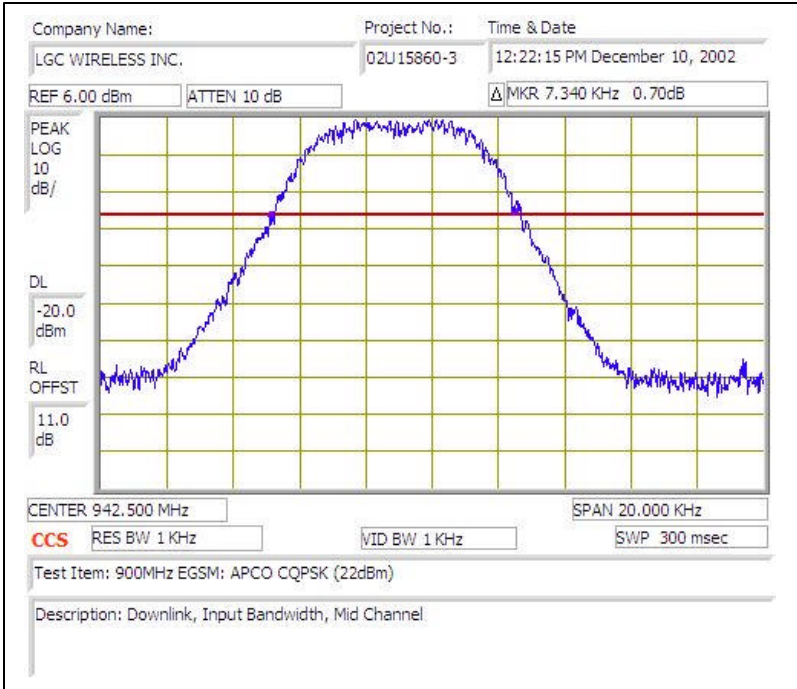

# 900MHz EGSM (APCO CQPSK)-DOWNLINK

Plot # 1

Plot # 2

Plot # 3

Plot # 4

Plot # 5

Plot # 6

Plot # 7

Plot # 8

Plot # 9

Plot # 10

Plot # 11

Plot # 12

Plot # 13

Plot # 14

Plot # 15