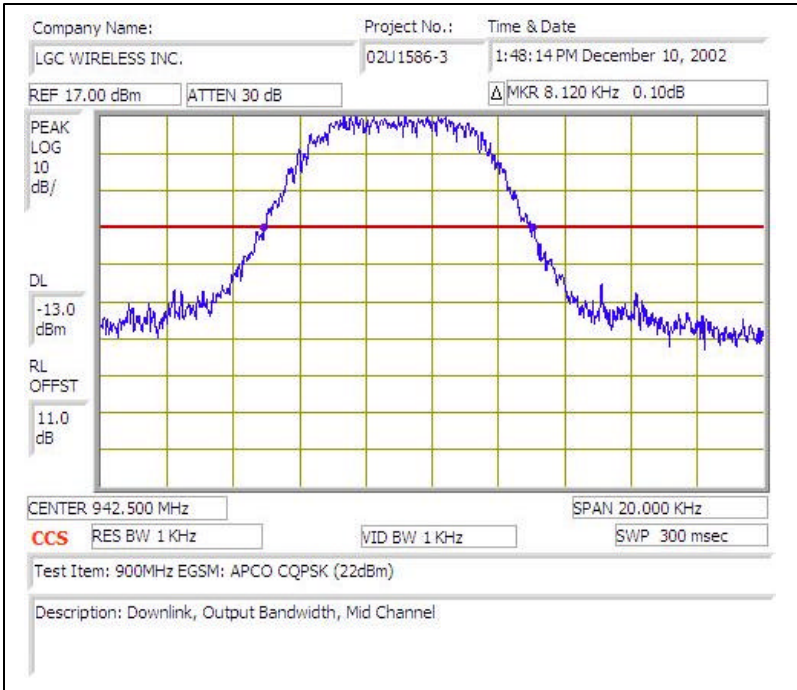

# 900MHz EGSM (APCO CQPSK)-DOWNLINK

Plot # 1

Plot # 2

Plot # 3

Plot # 4

Plot # 5

Plot # 6

Plot # 7