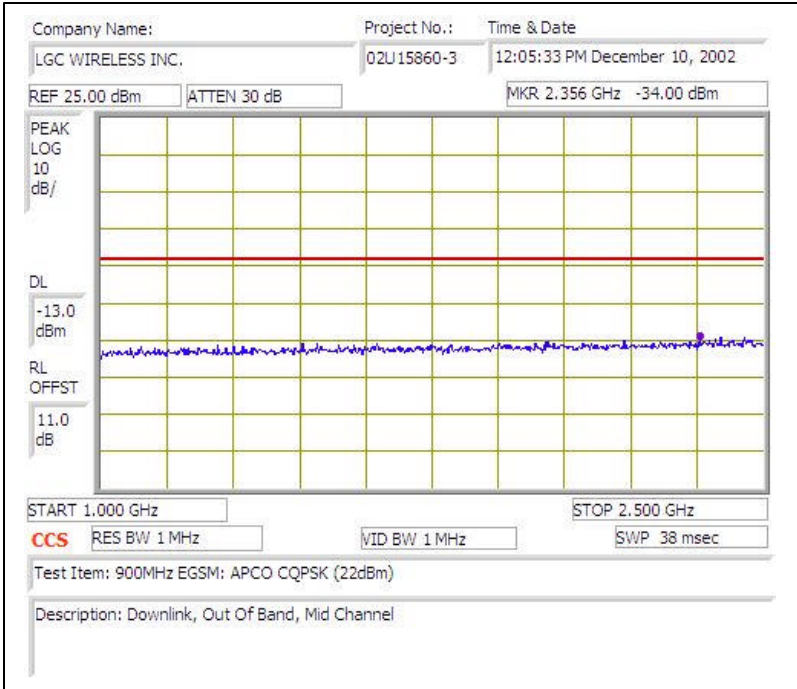

# 900MHz EGSM (APCO CQPSK)-DOWNLINK

Plot # 1

Plot # 2

Plot # 3

Plot # 4

Plot # 5

Plot # 6

Plot # 7

Plot # 8

Plot # 9

Plot # 10

Plot # 11

Plot # 12

Plot # 13

Plot # 14

Plot # 15

Plot # 16

Plot # 17

Plot # 18

Plot # 19

Plot # 20

Plot # 21

Plot # 22

Plot # 23