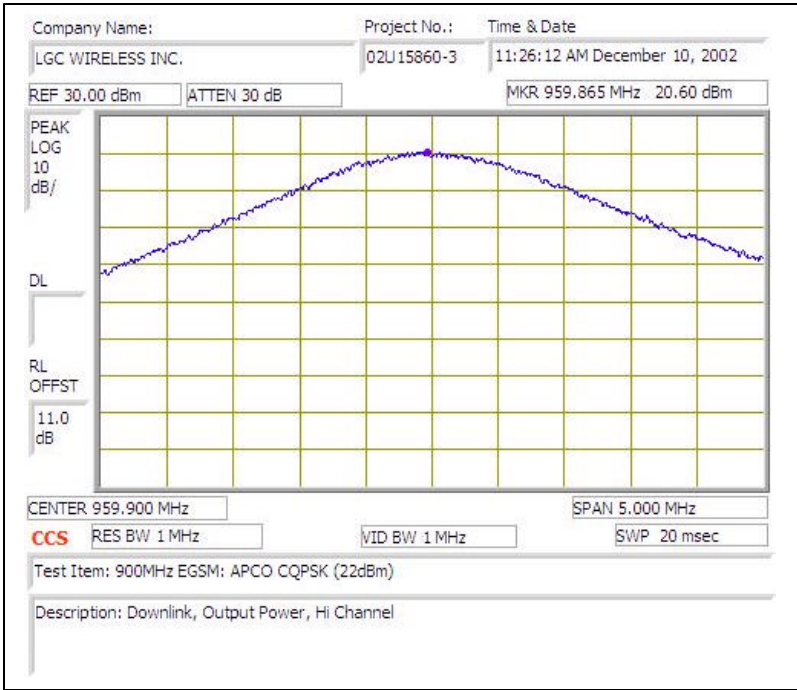

# 900MHz EGSM (APCO CQPSK)-DOWNLINK

Plot # 1

Plot # 2

Plot # 3

Plot # 4

Plot # 5

Plot # 6

Plot # 7