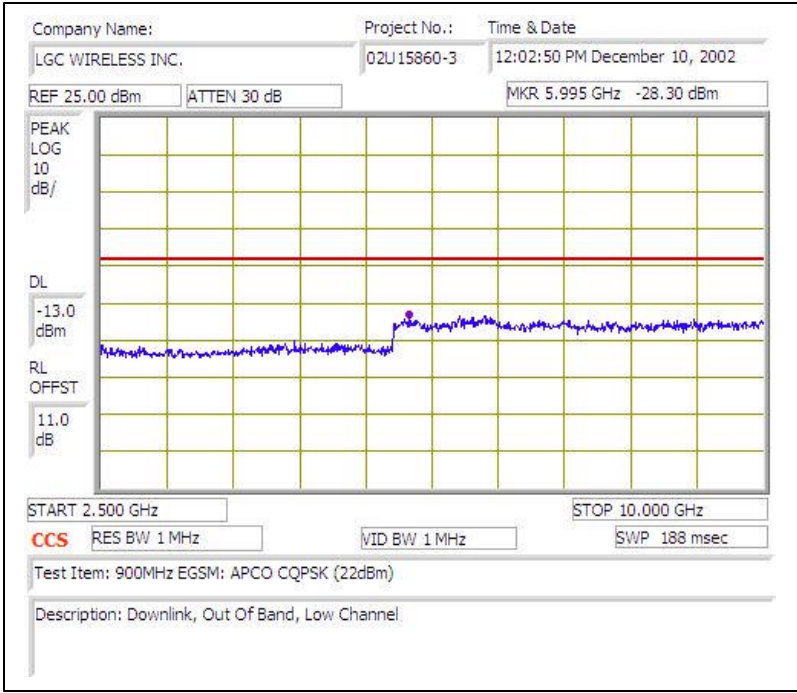

# 900MHz EGSM (APCO CQPSK)-DOWNLINK

Plot # 1

Plot # 2

Plot # 3

Plot # 4

Plot # 5

Plot # 6

Plot # 7

Plot # 8

Plot # 9

Plot # 10

Plot # 11

Plot # 12

Plot # 13

Plot # 14

Plot # 15