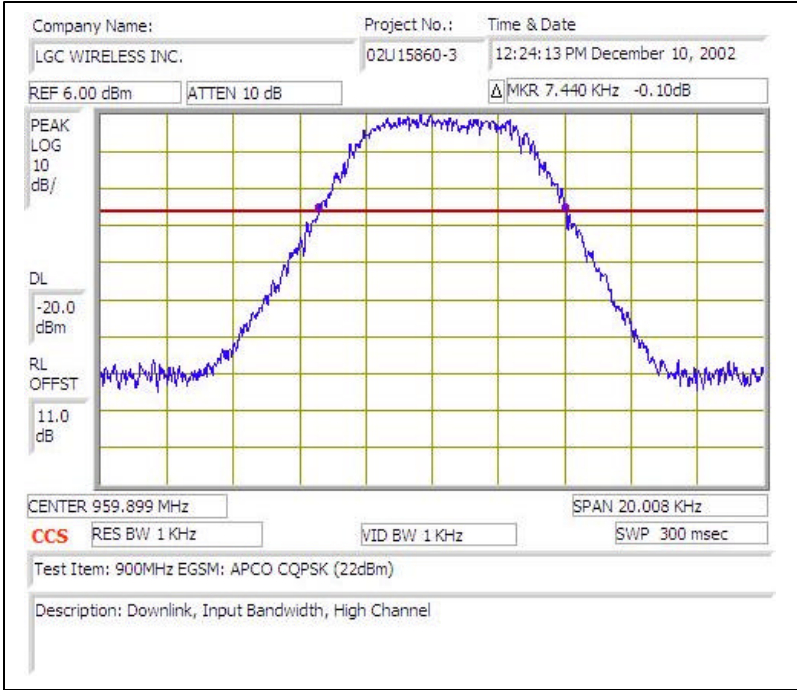

# 900MHz EGSM (APCO CQPSK)-DOWNLINK

Plot # 1

Plot # 2

Plot # 3

Plot # 4

Plot # 5

Plot # 6

Plot # 7