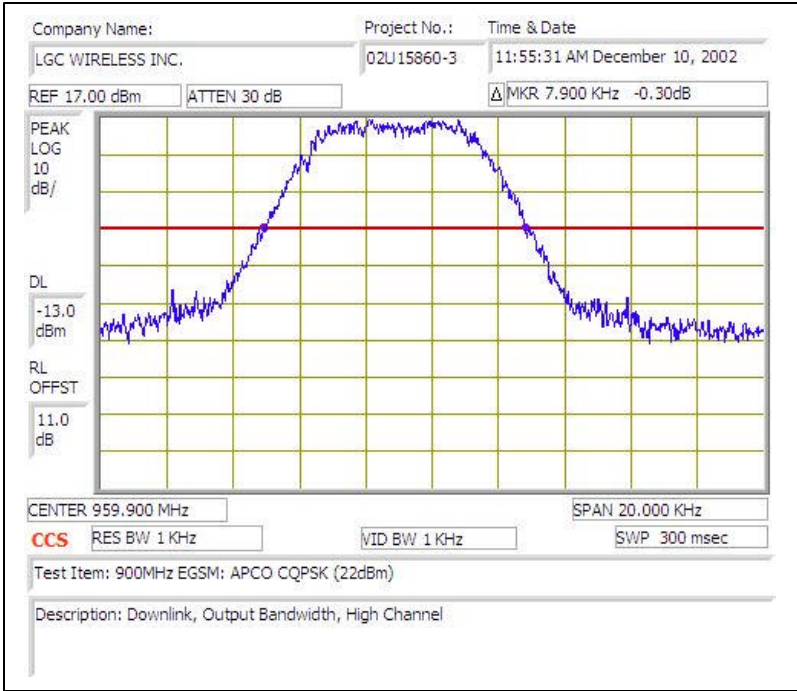

# 900MHz EGSM (APCO CQPSK)-DOWNLINK

Plot # 1

Plot # 2

Plot # 3

Plot # 4

Plot # 5

Plot # 6

Plot # 7

Plot # 8

Plot # 9

Plot # 10

Plot # 11

Plot # 12

Plot # 13

Plot # 14

Plot # 15