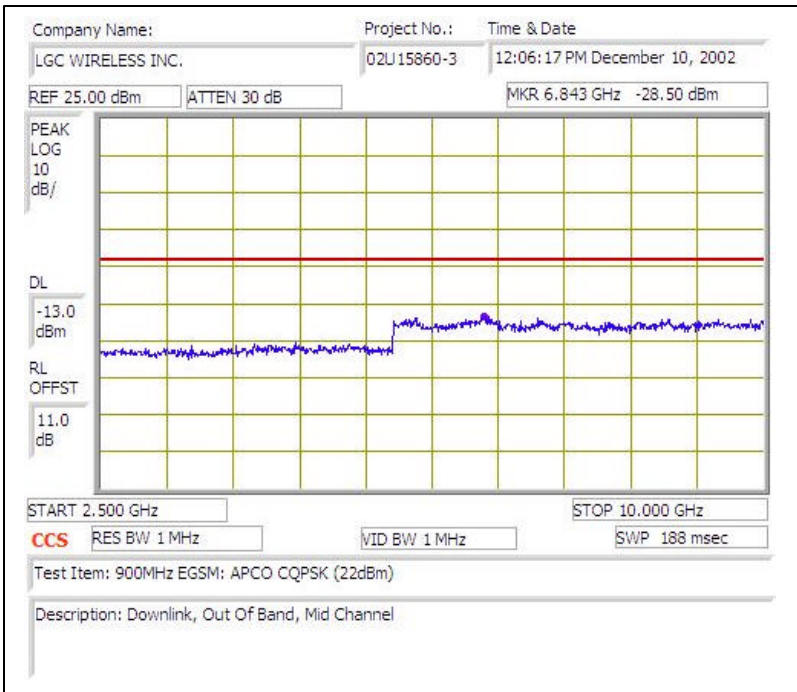

# 900MHz EGSM (APCO CQPSK)-DOWNLINK

Plot # 1

Plot # 2

Plot # 3

Plot # 4

Plot # 5

Plot # 6

Plot # 7

Plot # 8

Plot # 9

Plot # 10

Plot # 11

Plot # 12

Plot # 13

Plot # 14

Plot # 15