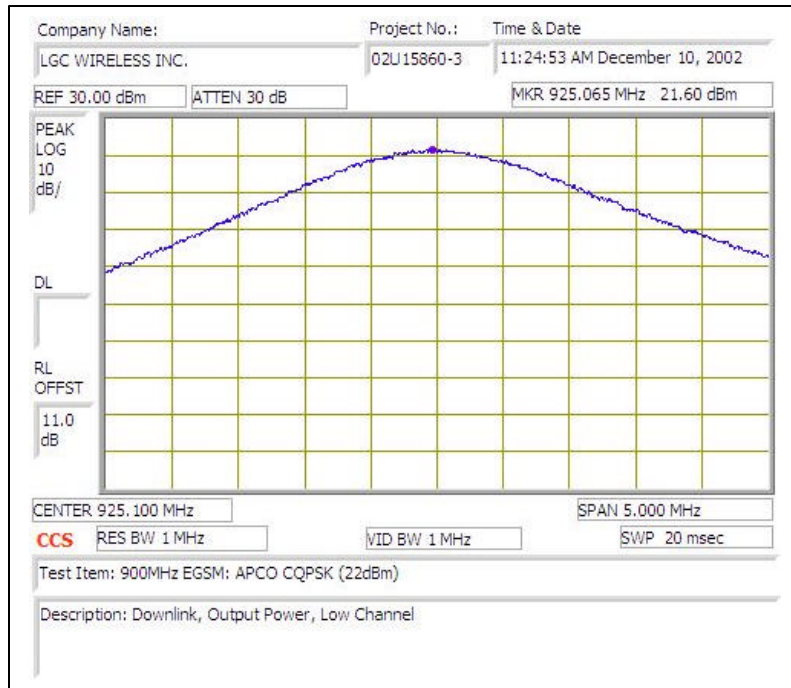

# 900MHz EGSM (APCO CQPSK)-DOWNLINK

Plot # 1

Plot # 2

Plot # 3

Plot # 4

Plot # 5

Plot # 6

Plot # 7