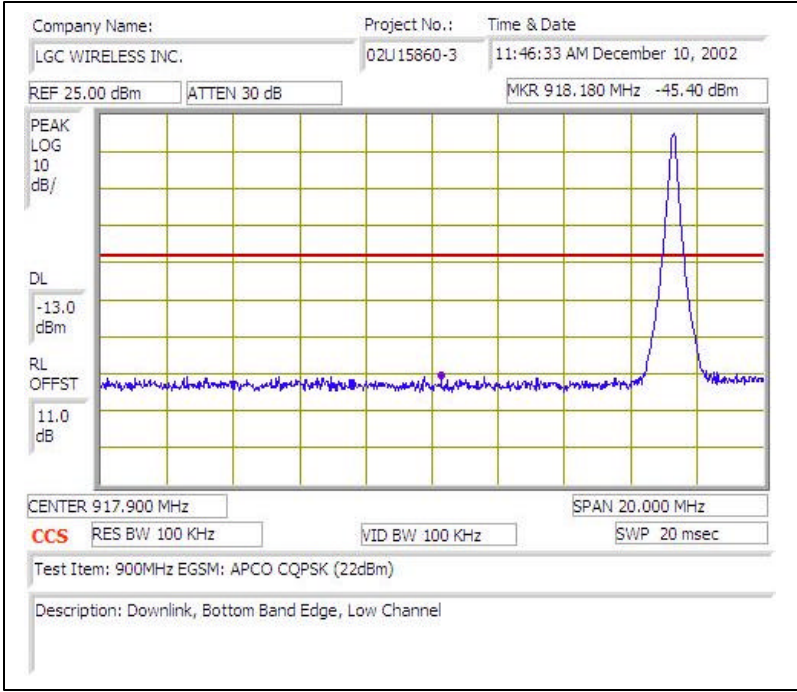

# 900MHz EGSM (APCO CQPSK)-DOWNLINK

Plot # 1

Plot # 2

Plot # 3

Plot # 4

Plot # 5

Plot # 6

Plot # 7

Plot # 8

Plot # 9

Plot # 10

Plot # 11

Plot # 12

Plot # 13

Plot # 14

Plot # 15