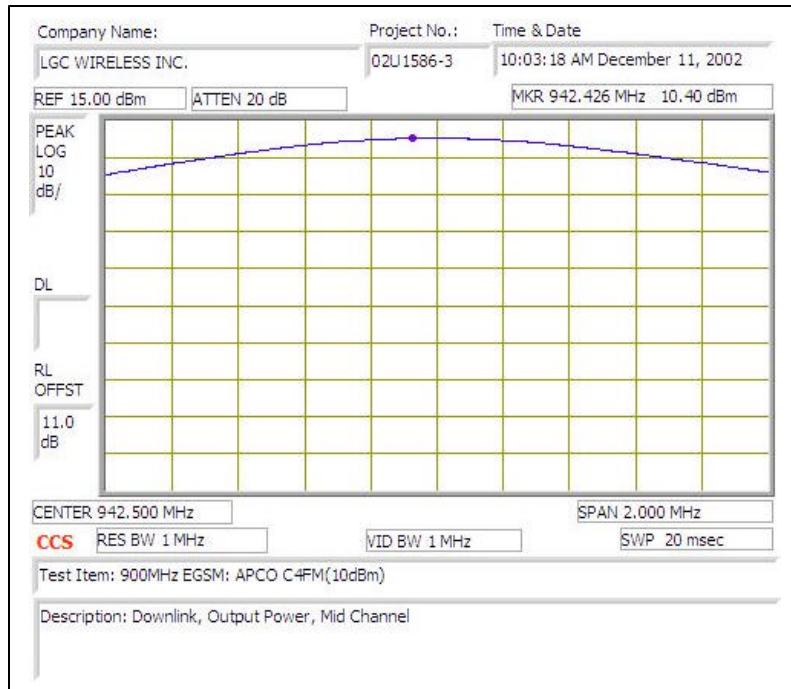

# 900MHz EGSM (APCO C4FM)- DOWNLINK

Plot # 1

Plot # 2

Plot # 3

Plot # 4

Plot # 5

Plot # 6

Plot # 7

Plot # 8

Plot # 9

Plot # 10

Plot # 11

Plot # 12

Plot # 13

Plot # 14

Plot # 15