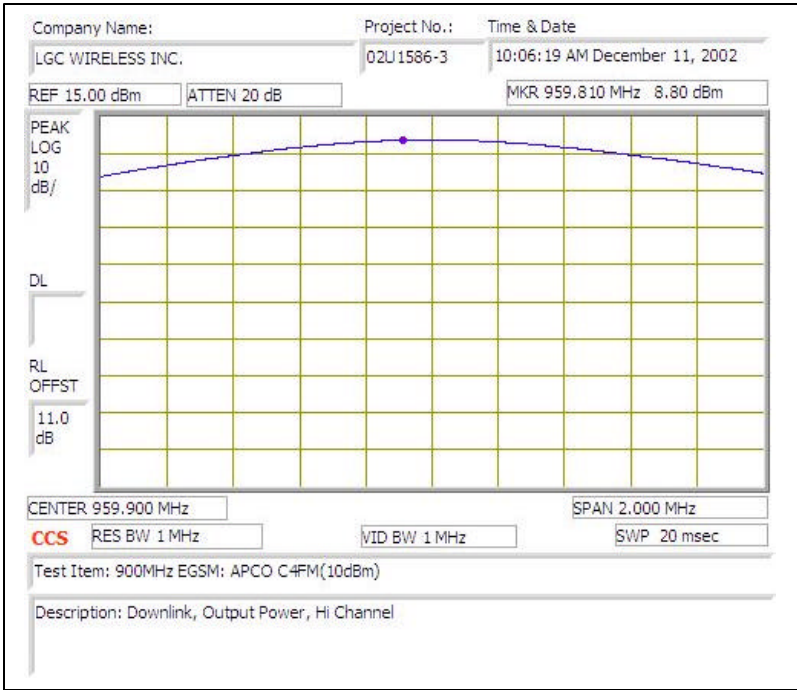

# 900MHz EGSM (APCO C4FM)- DOWNLINK

Plot # 1

Plot # 2

Plot # 3

Plot # 4

Plot # 5

Plot # 6

Plot # 7