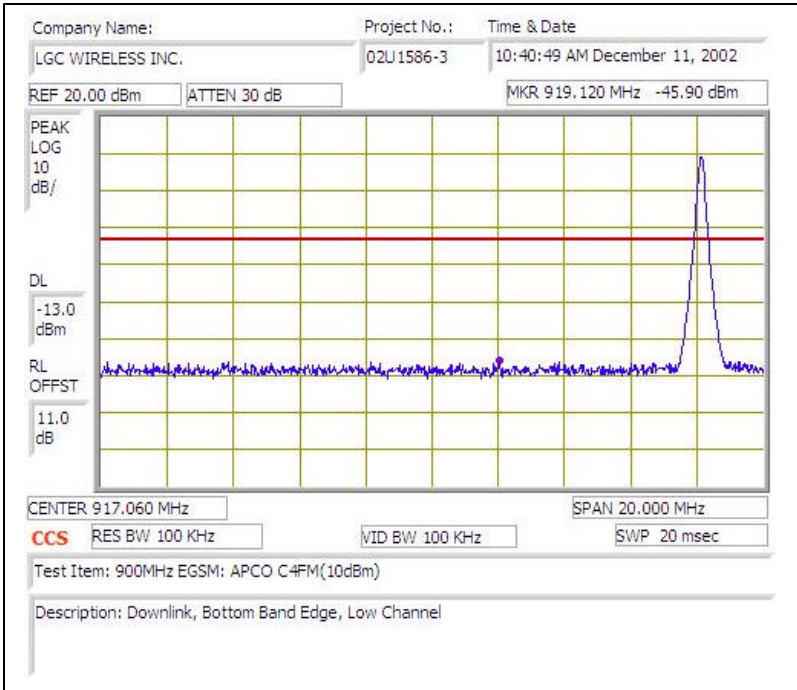

# 900MHz EGSM (APCO C4FM)- DOWNLINK

Plot # 1

Plot # 2

Plot # 3

Plot # 4

Plot # 5

Plot # 6

Plot # 7

Plot # 8

Plot # 9

Plot # 10

Plot # 11

Plot # 12

Plot # 13

Plot # 14

Plot # 15