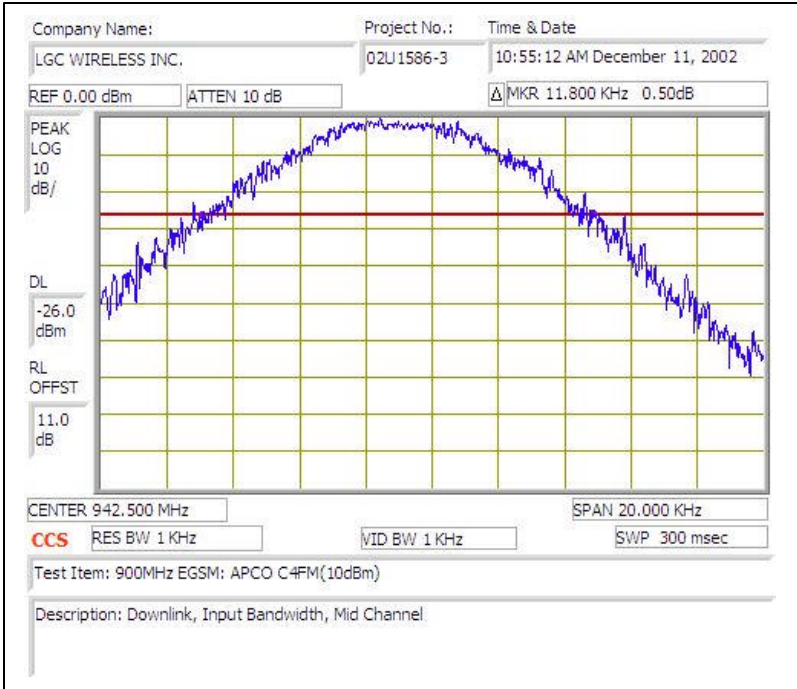

# 900MHz EGSM (APCO C4FM)- DOWNLINK

Plot # 1

Plot # 2

Plot # 3

Plot # 4

Plot # 5

Plot # 6

Plot # 7