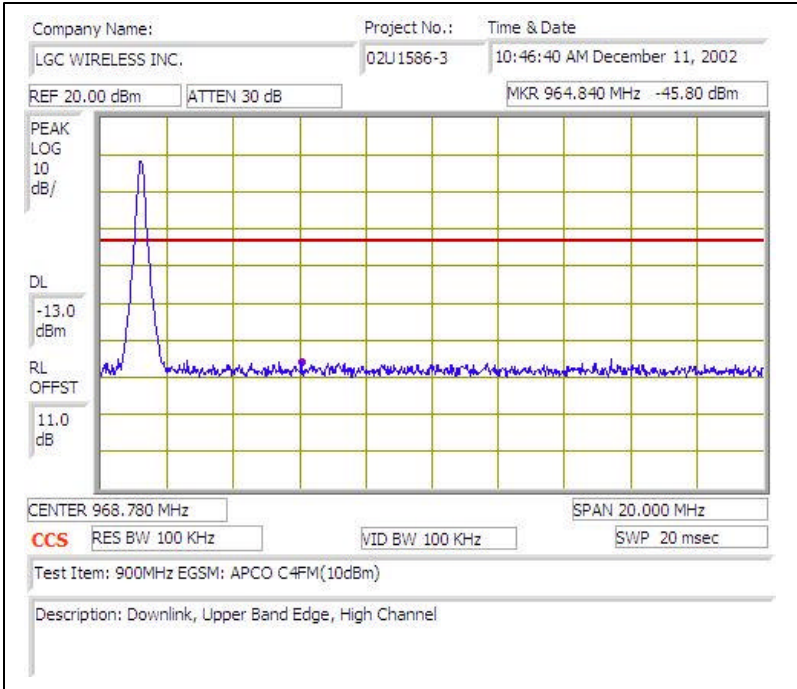

# 900MHz EGSM (APCO C4FM)- DOWNLINK

Plot # 1

Plot # 2

Plot # 3

Plot # 4

Plot # 5

Plot # 6

Plot # 7

Plot # 8

Plot # 9

Plot # 10

Plot # 11

Plot # 12

Plot # 13

Plot # 14

Plot # 15

Plot # 16

Plot # 17

Plot # 18

Plot # 19

Plot # 20

Plot # 21

Plot # 22

Plot # 23