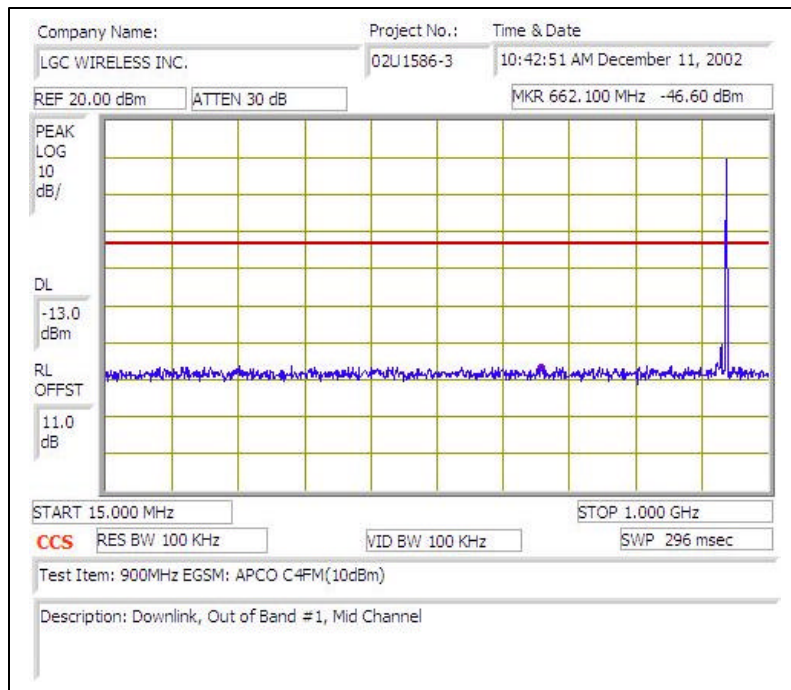

# 900MHz EGSM (APCO C4FM)- DOWNLINK

Plot # 1

Plot # 2

Plot # 3

Plot # 4

Plot # 5

Plot # 6

Plot # 7

Plot # 8

Plot # 9

Plot # 10

Plot # 11

Plot # 12

Plot # 13

Plot # 14

Plot # 15

Plot # 16

Plot # 17

Plot # 18

Plot # 19

Plot # 20

Plot # 21

Plot # 22

Plot # 23