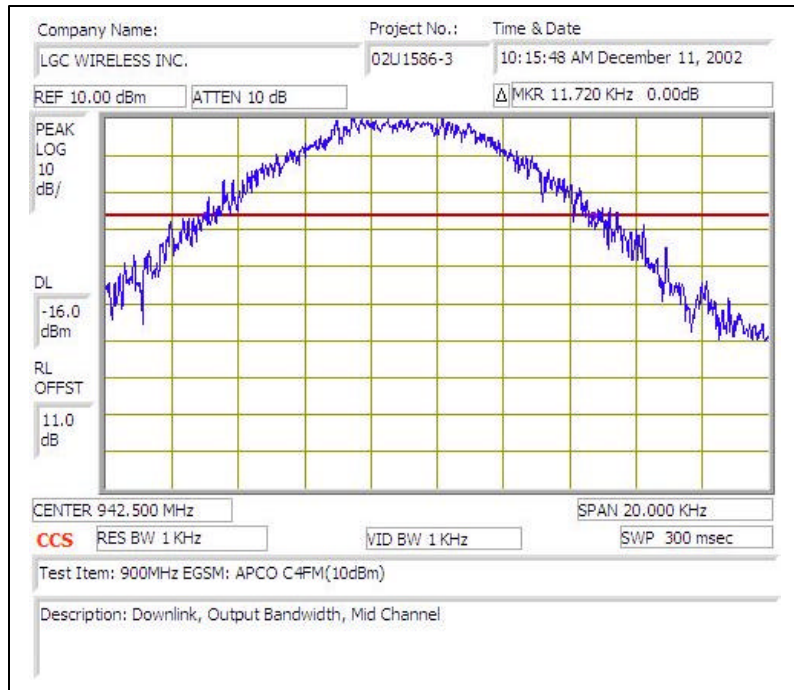

# 900MHz EGSM (APCO C4FM)- DOWNLINK

Plot # 1

Plot # 2

Plot # 3

Plot # 4

Plot # 5

Plot # 6

Plot # 7

Plot # 8

Plot # 9

Plot # 10

Plot # 11

Plot # 12

Plot # 13

Plot # 14

Plot # 15