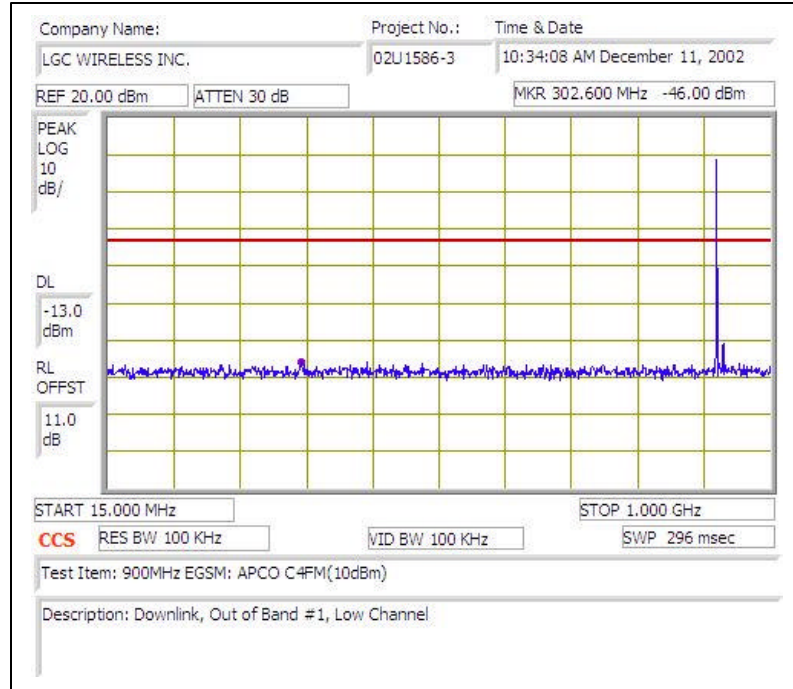

# 900MHz EGSM (APCO C4FM)- DOWNLINK

Plot # 1

Plot # 2

Plot # 3

Plot # 4

Plot # 5

Plot # 6

Plot # 7

Plot # 8

Plot # 9

Plot # 10

Plot # 11

Plot # 12

Plot # 13

Plot # 14

Plot # 15