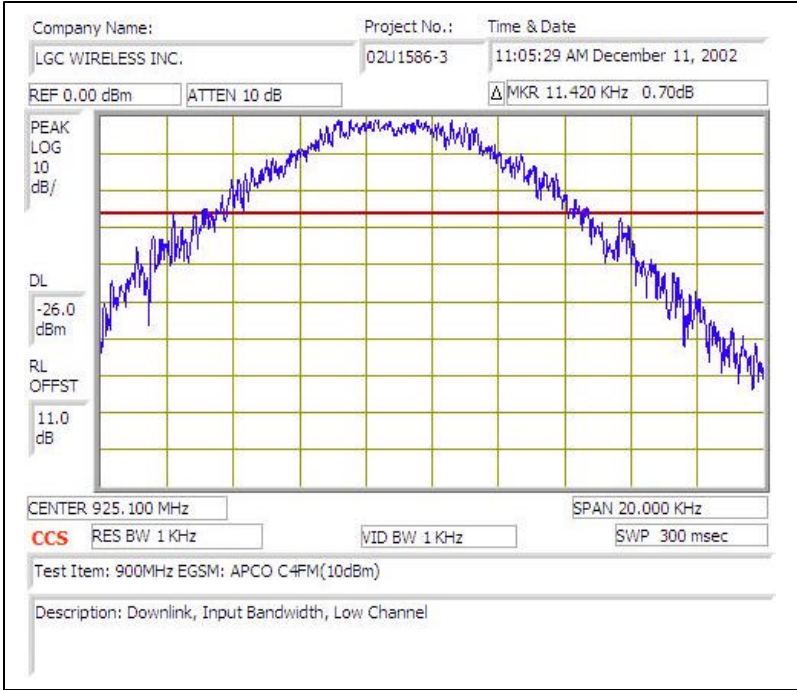

# 900MHz EGSM (APCO C4FM)- DOWNLINK

Plot # 1

Plot # 2

Plot # 3

Plot # 4

Plot # 5

Plot # 6

Plot # 7