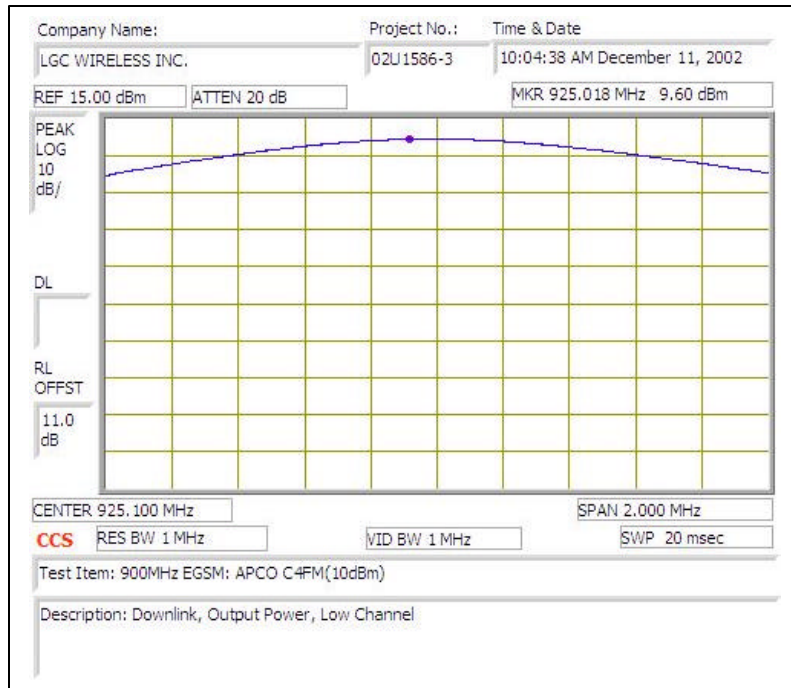

# 900MHz EGSM (APCO C4FM)- DOWNLINK

Plot # 1

Plot # 2

Plot # 3

Plot # 4

Plot # 5

Plot # 6

Plot # 7

Plot # 8

Plot # 9

Plot # 10

Plot # 11

Plot # 12

Plot # 13

Plot # 14

Plot # 15