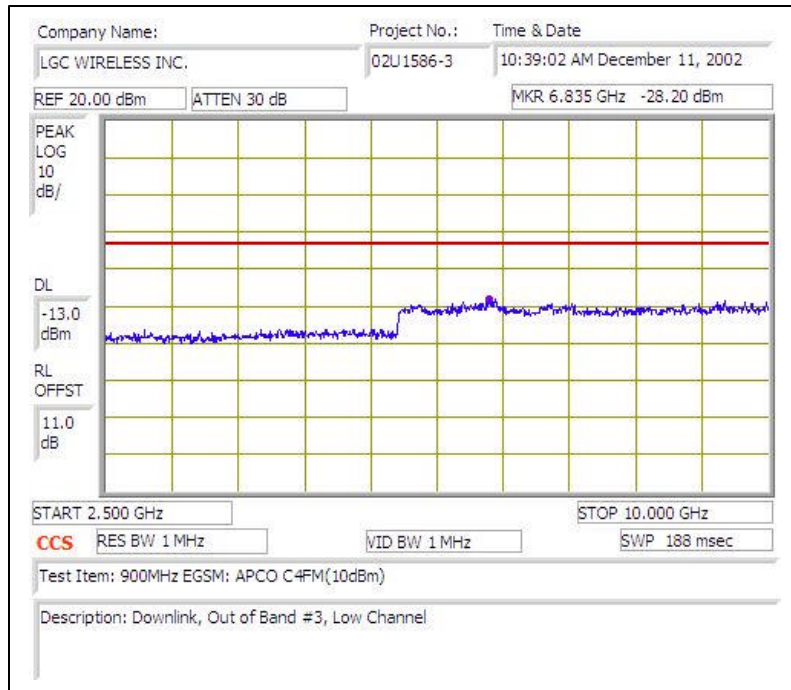

# 900MHz EGSM (APCO C4FM)- DOWNLINK

Plot # 1

Plot # 2

Plot # 3

Plot # 4

Plot # 5

Plot # 6

Plot # 7

Plot # 8

Plot # 9

Plot # 10

Plot # 11

Plot # 12

Plot # 13

Plot # 14

Plot # 15