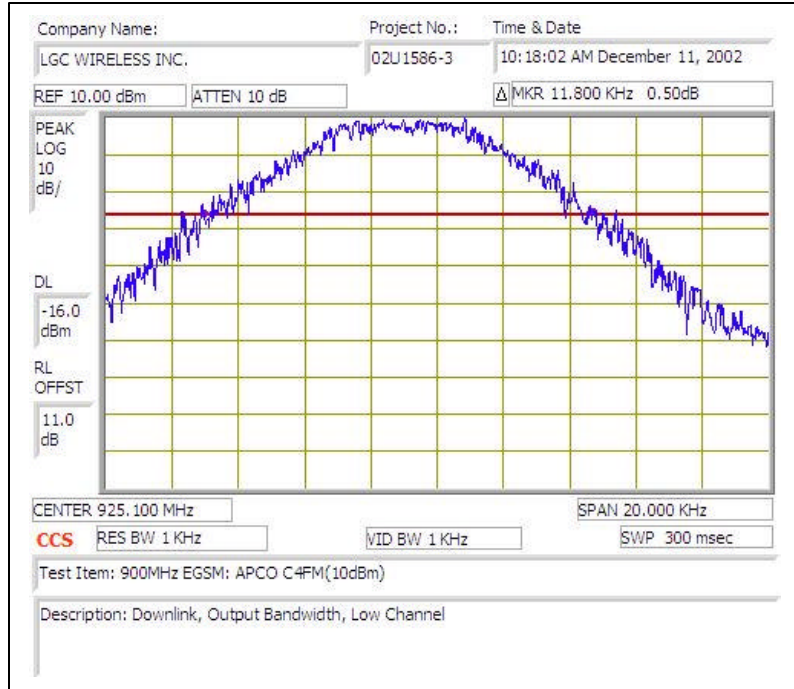

# 900MHz EGSM (APCO C4FM)- DOWNLINK

Plot # 1

Plot # 2

Plot # 3

Plot # 4

Plot # 5

Plot # 6

Plot # 7