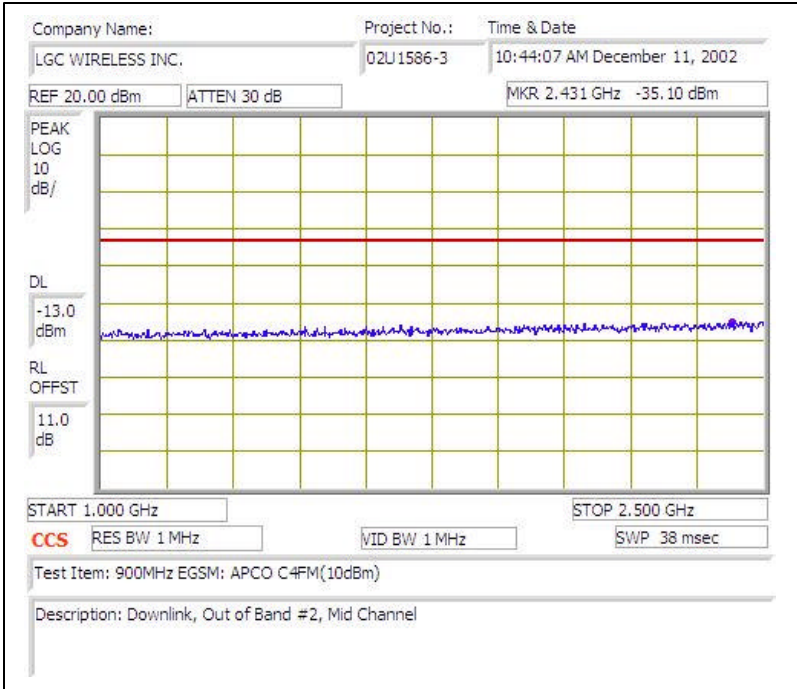

# 900MHz EGSM (APCO C4FM)- DOWNLINK

Plot # 1

Plot # 2

Plot # 3

Plot # 4

Plot # 5

Plot # 6

Plot # 7

Plot # 8

Plot # 9

Plot # 10

Plot # 11

Plot # 12

Plot # 13

Plot # 14

Plot # 15

Plot # 16

Plot # 17

Plot # 18

Plot # 19

Plot # 20

Plot # 21

Plot # 22

Plot # 23