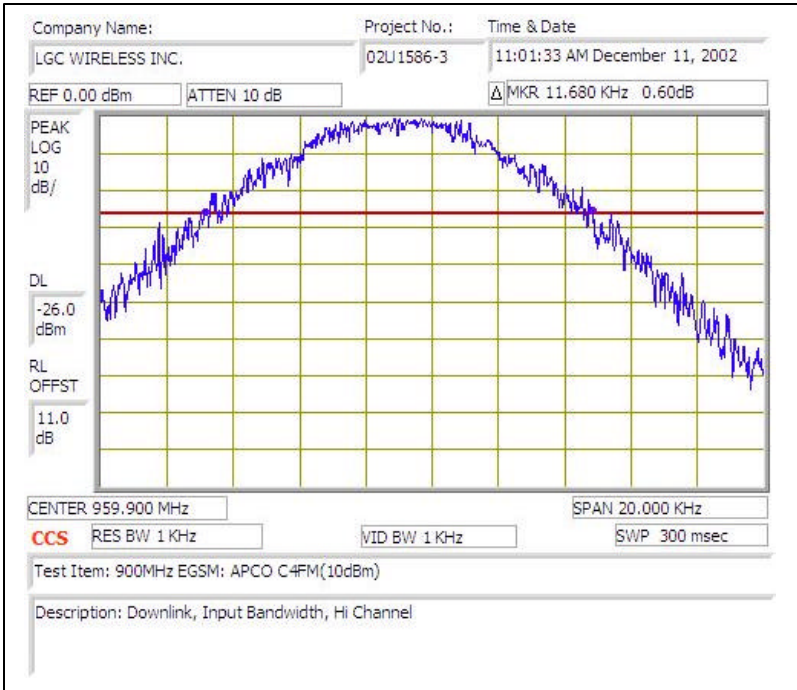

# 900MHz EGSM (APCO C4FM)- DOWNLINK

Plot # 1

Plot # 2

Plot # 3

Plot # 4

Plot # 5

Plot # 6

Plot # 7