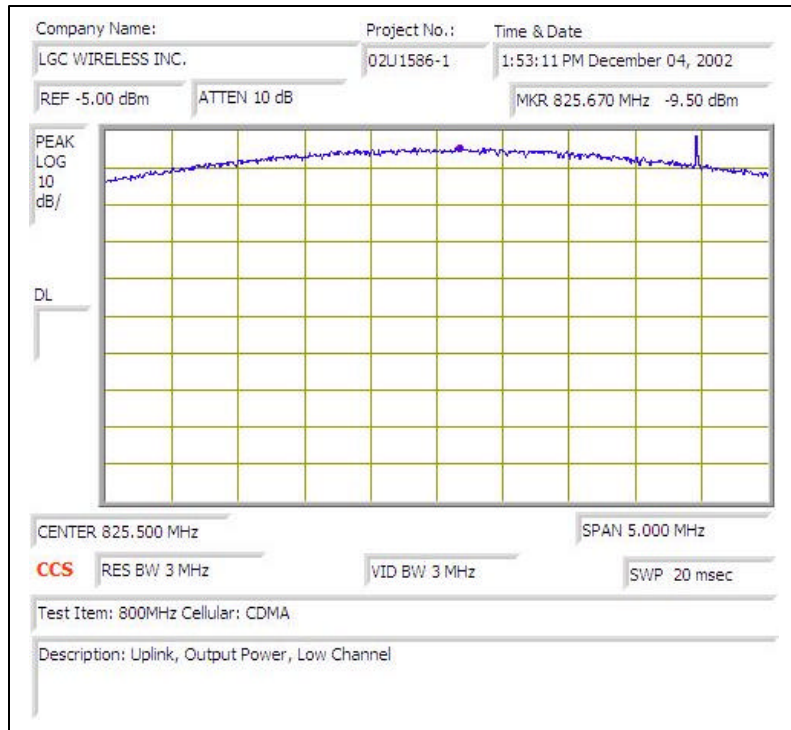

800MHz CELLULAR (CDMA)- UPLINK

Plot # 1

Plot # 2

Plot # 3

Plot # 4

Plot # 5

Plot # 6

Plot # 7

Plot # 8

Plot # 9

Plot # 10

Plot # 11

Plot # 12

Plot # 13

Plot # 14

Plot # 15