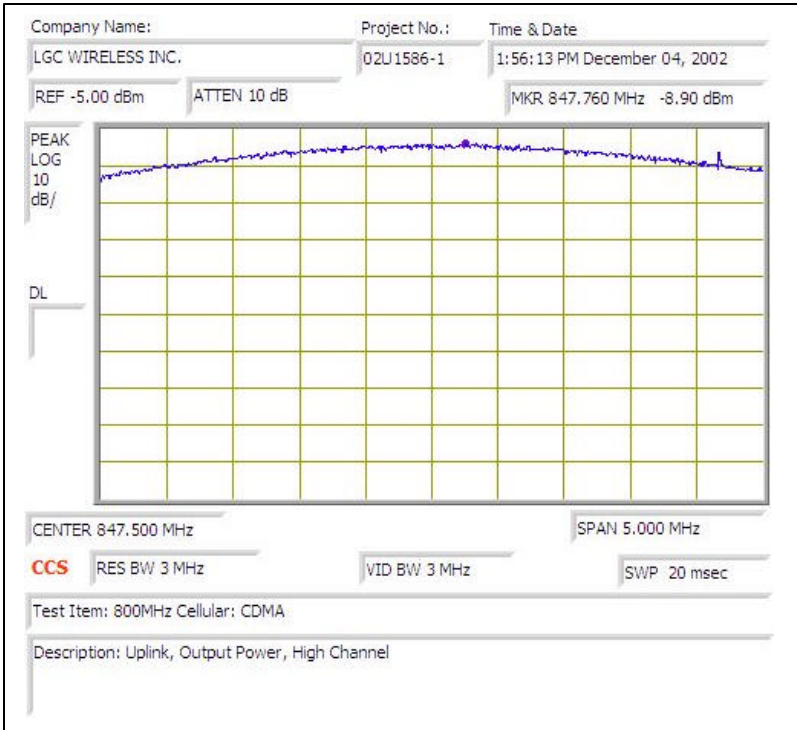

800MHz CELLULAR (CDMA)- UPLINK

Plot # 1

Plot # 2

Plot # 3

Plot # 4

Plot # 5

Plot # 6

Plot # 7