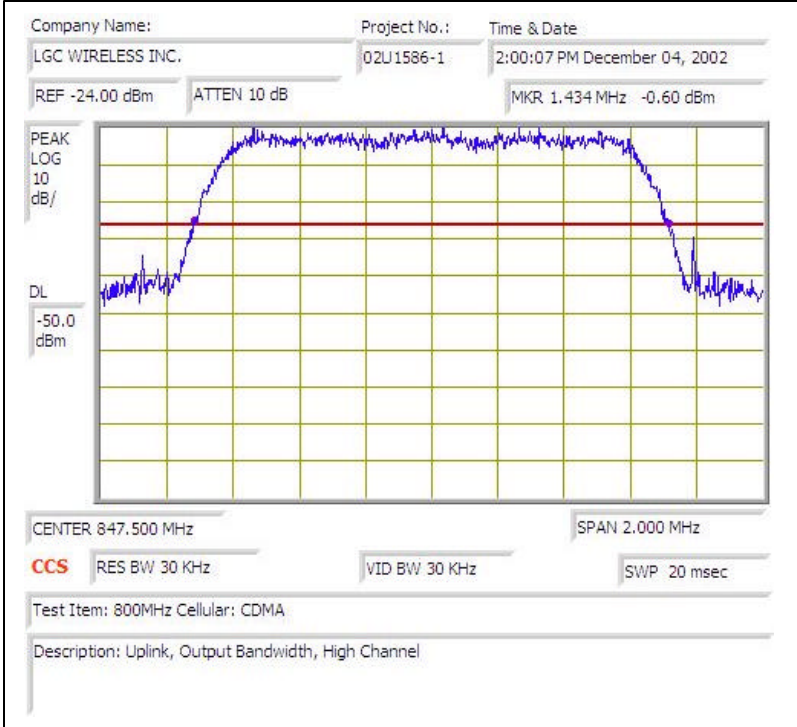

800MHz CELLULAR (CDMA)- UPLINK

Plot # 1

Plot # 2

Plot # 3

Plot # 4

Plot # 5

Plot # 6

Plot # 7

Plot # 8

Plot # 9

Plot # 10

Plot # 11

Plot # 12

Plot # 13

Plot # 14

Plot # 15