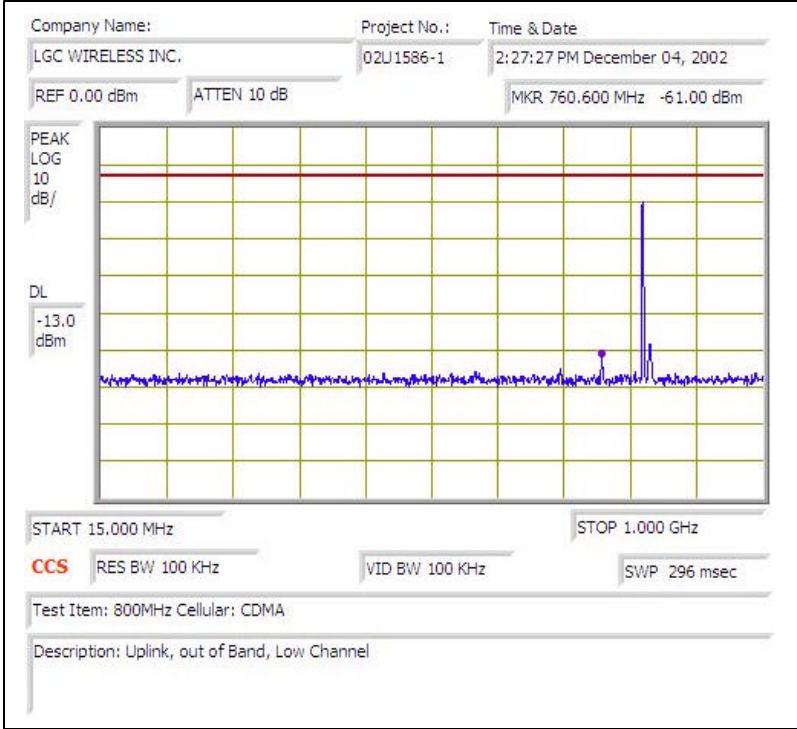

800MHz CELLULAR (CDMA)- UPLINK

Plot # 1

Plot # 2

Plot # 3

Plot # 4

Plot # 5

Plot # 6

Plot # 7

Plot # 8

Plot # 9

Plot # 10

Plot # 11

Plot # 12

Plot # 13

Plot # 14

Plot # 15