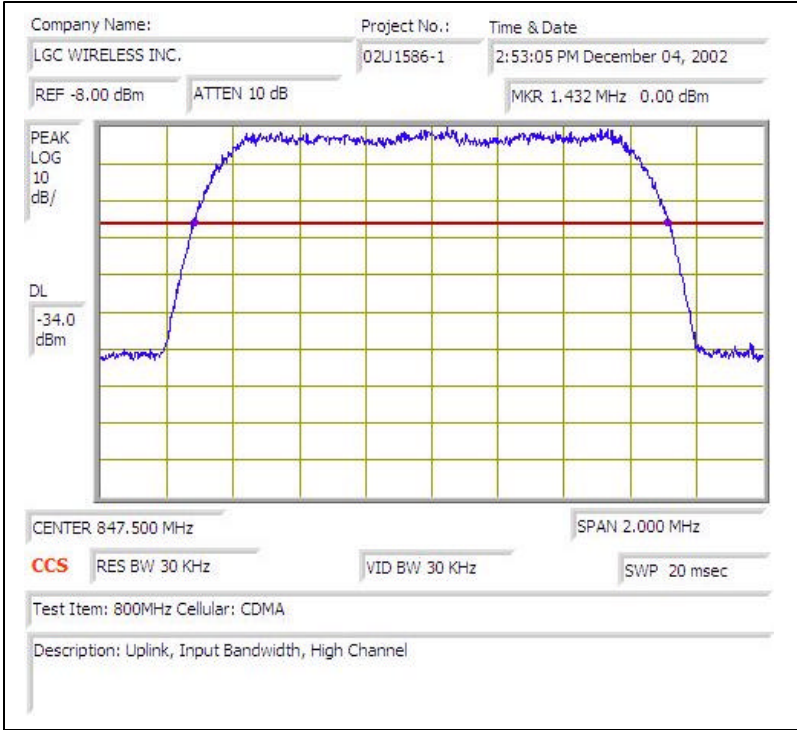

800MHz CELLULAR (CDMA)- UPLINK

Plot # 1

Plot # 2

Plot # 3

Plot # 4

Plot # 5

Plot # 6

Plot # 7

Plot # 8

Plot # 9

Plot # 10

Plot # 11

Plot # 12

Plot # 13

Plot # 14

Plot # 15