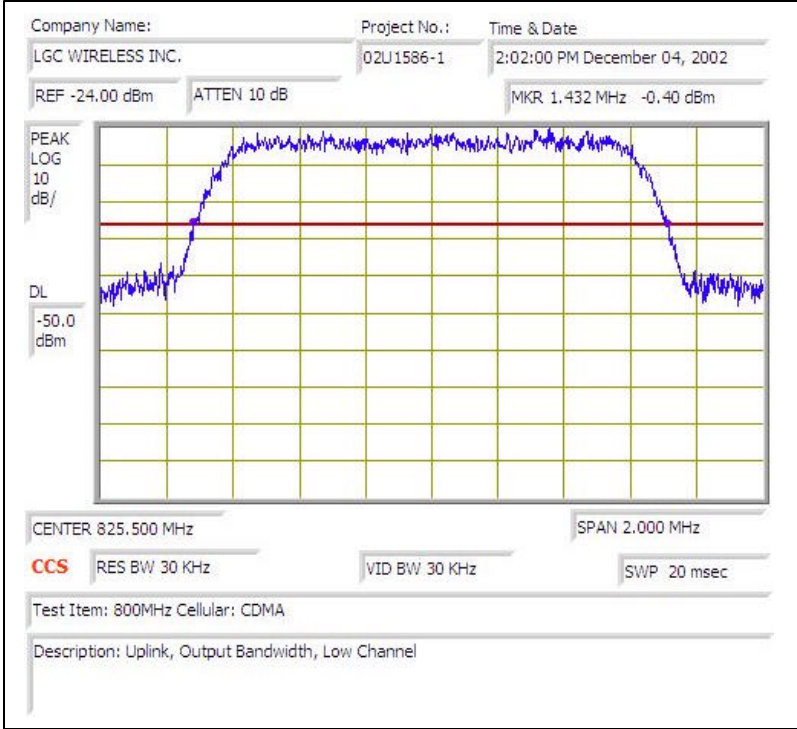

800MHz CELLULAR (CDMA)- UPLINK

Plot # 1

Plot # 2

Plot # 3

Plot # 4

Plot # 5

Plot # 6

Plot # 7

Plot # 8

Plot # 9

Plot # 10

Plot # 11

Plot # 12

Plot # 13

Plot # 14

Plot # 15