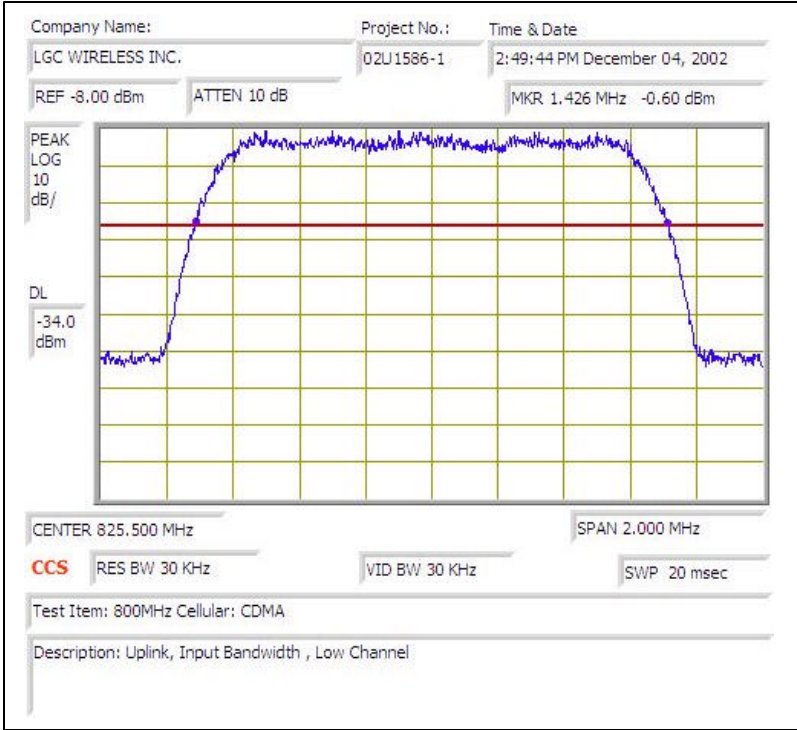

800MHz CELLULAR (CDMA)- UPLINK

Plot # 1

Plot # 2

Plot # 3

Plot # 4

Plot # 5

Plot # 6

Plot # 7