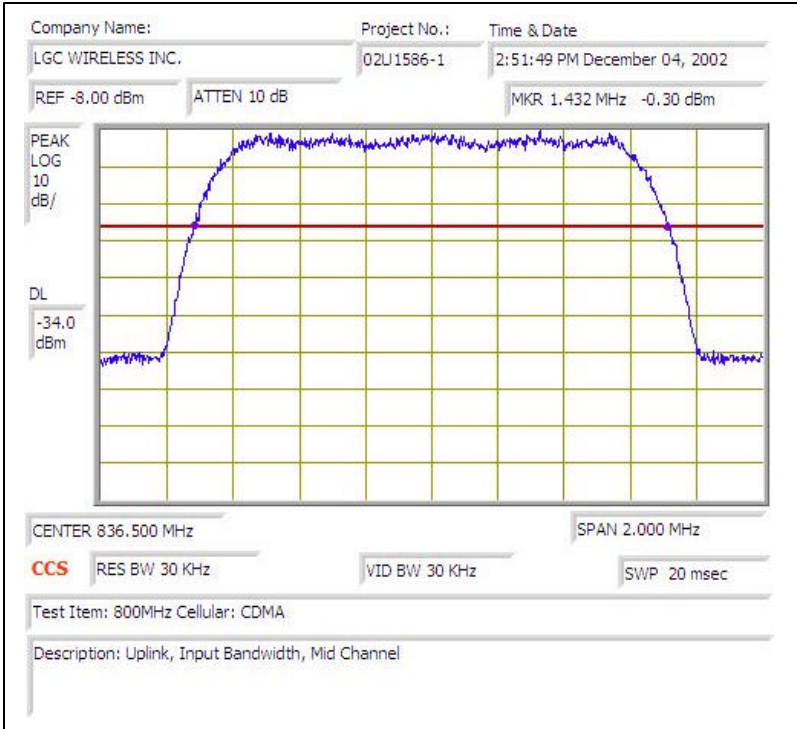

800MHz CELLULAR (CDMA)- UPLINK

Plot # 1

Plot # 2

Plot # 3

Plot # 4

Plot # 5

Plot # 6

Plot # 7