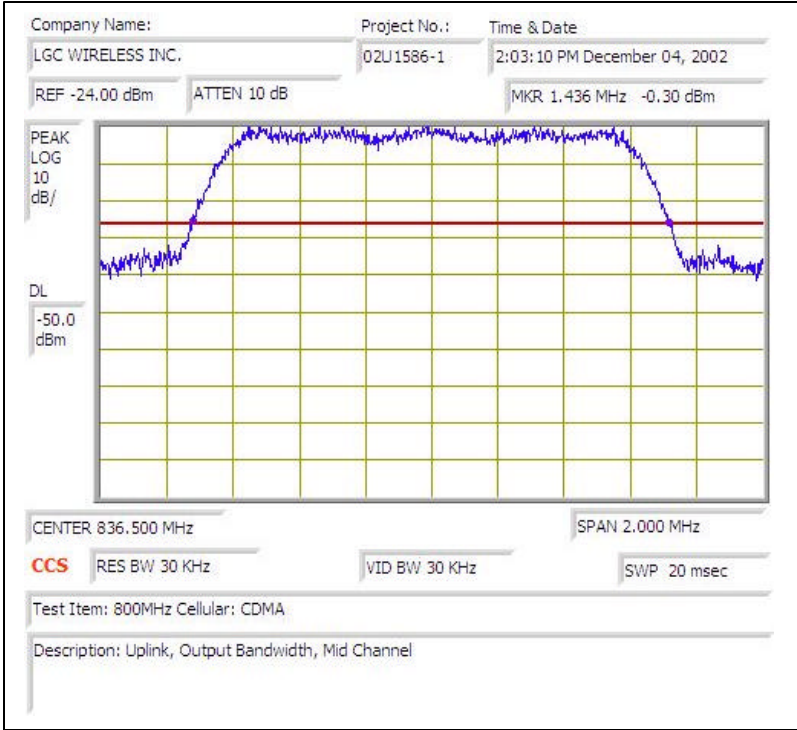

800MHz CELLULAR (CDMA)- UPLINK

Plot # 1

Plot # 2

Plot # 3

Plot # 4

Plot # 5

Plot # 6

Plot # 7

Plot # 8

Plot # 9

Plot # 10

Plot # 11

Plot # 12

Plot # 13

Plot # 14

Plot # 15