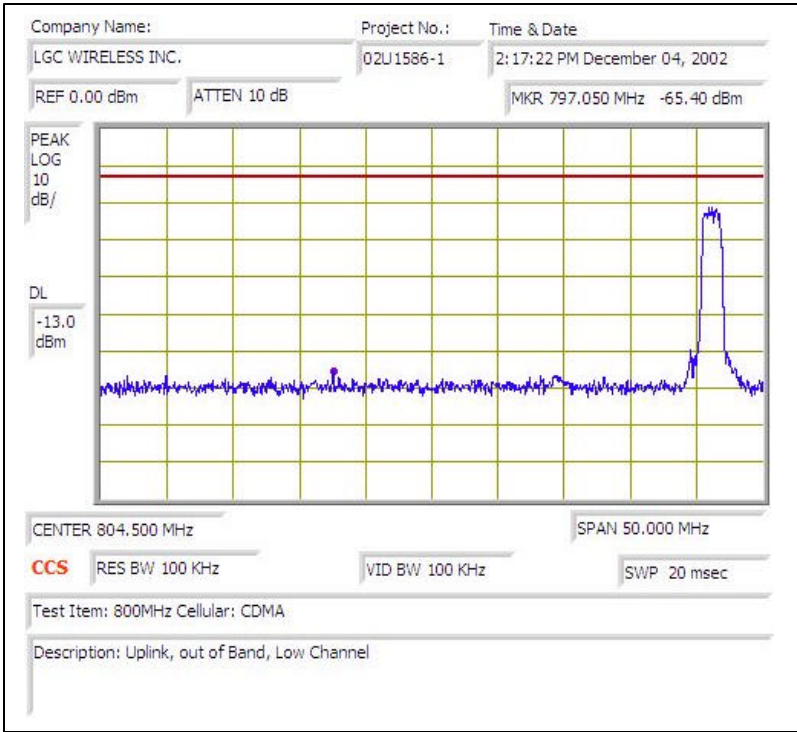

800MHz CELLULAR (CDMA)- UPLINK

Plot # 1

Plot # 2

Plot # 3

Plot # 4

Plot # 5

Plot # 6

Plot # 7

Plot # 8

Plot # 9

Plot # 10

Plot # 11

Plot # 12

Plot # 13

Plot # 14

Plot # 15