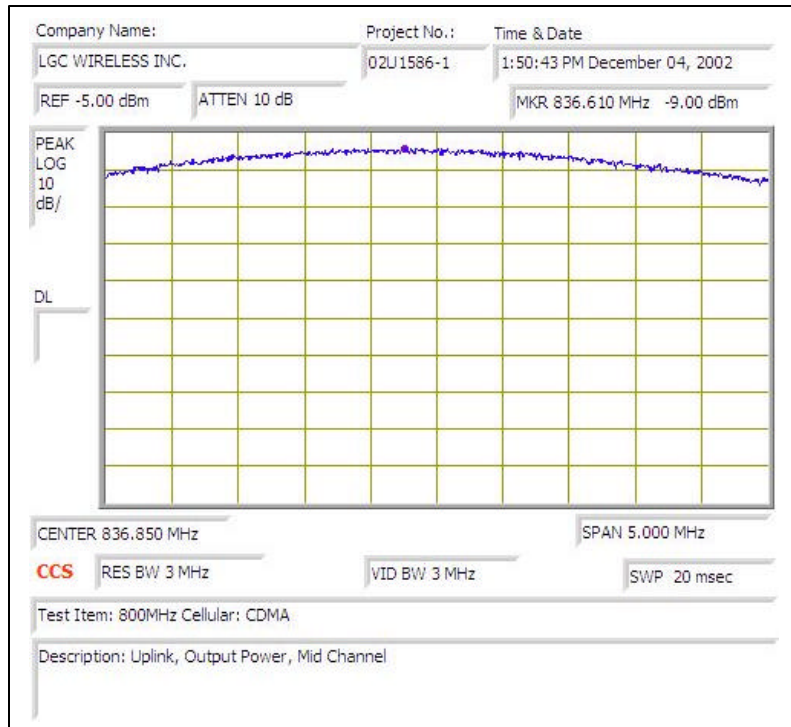

800MHz CELLULAR (CDMA)- UPLINK

Plot # 1

Plot # 2

Plot # 3

Plot # 4

Plot # 5

Plot # 6

Plot # 7

Plot # 8

Plot # 9

Plot # 10

Plot # 11

Plot # 12

Plot # 13

Plot # 14

Plot # 15