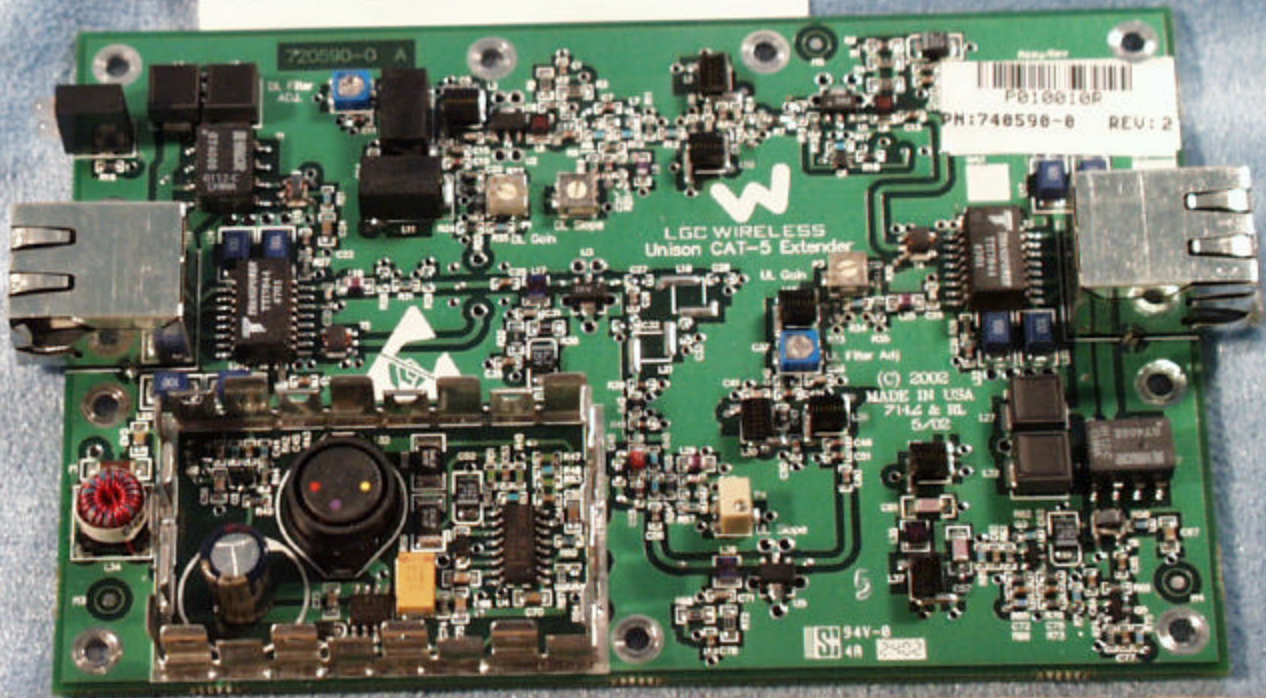

LGC Wireless
02U1315-2
Model: UNS-EH-1

LGC Wireless

02U1315-2

Model: UNS-EH-1

LGC Wireless
02U1315-2
Model: UNS-EH-1

PH: 748598-8 REV: 2

LGC WIRELESS
Unison CAT-5 Extender

(C) 2002
MADE IN USA
7142 & RL
5/02

LGC Wireless

02U1315-2

Model: UNS-EH-1

17 18 19 20 21 22 23 24
 $\frac{1}{2}$ $\frac{5}{8}$

17

18

19

20