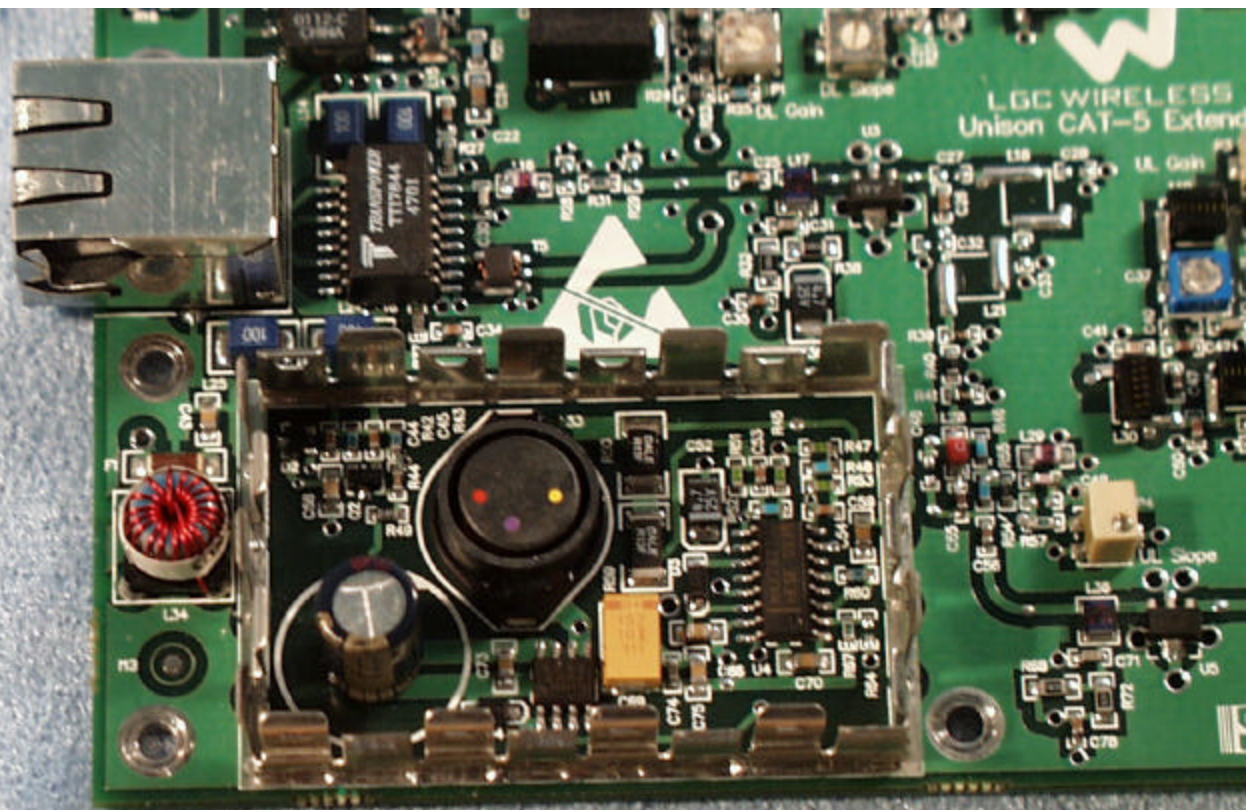

LGC Wireless
02U1315-2
Model: UNS-EH-1

LGC Wireless

02U1315-2

Model: UNS-EH-1

LGC Wireless
02U1315-2
Model: UNS-EH-1

PH: 748598-8 REV: 2

LGC WIRELESS
Unison CAT-5 Extender

(C) 2002
MADE IN USA
7142 & RL
5/02

LGC Wireless

02U1315-2

Model: UNS-EH-1

17 18 19 20 21 22 23 24
 $\frac{1}{2}$ $\frac{5}{8}$

17

18

19

20