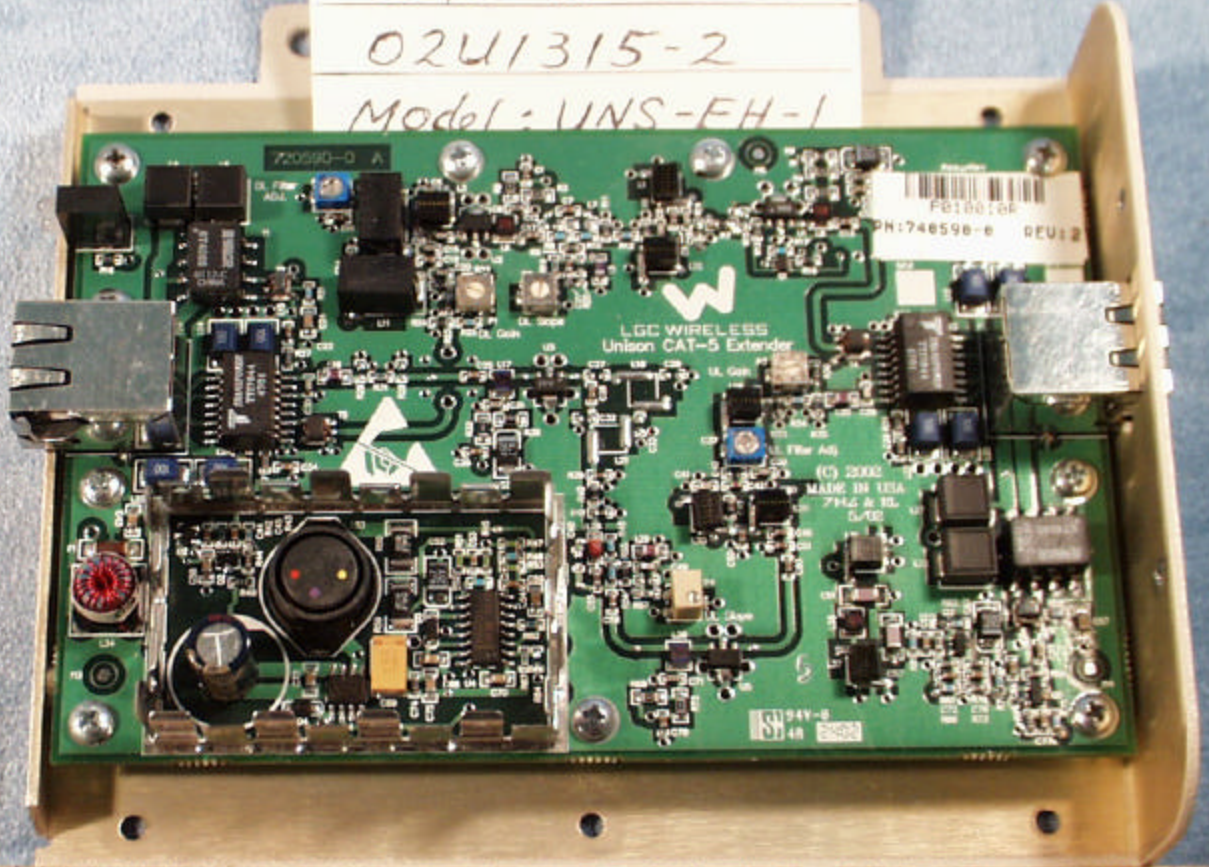

LGC Wireless
02U1315-2
Model: UNS-EH-1

LGC Wireless

02U1315-2

Model: UNS-EH-1

LGC Wireless
02U1315-2
Model: UNS-EH-1

PH: 748598-8 REV: 2

LGC WIRELESS
Unison CAT-5 Extender

(C) 2002
MADE IN USA
7142 & RL
5/02

LGC Wireless

02U1315-2

Model: UNS-EH-1

17 18 19 20 21 22 23 24
 $\frac{1}{2}$ $\frac{5}{8}$

17

18

19

20