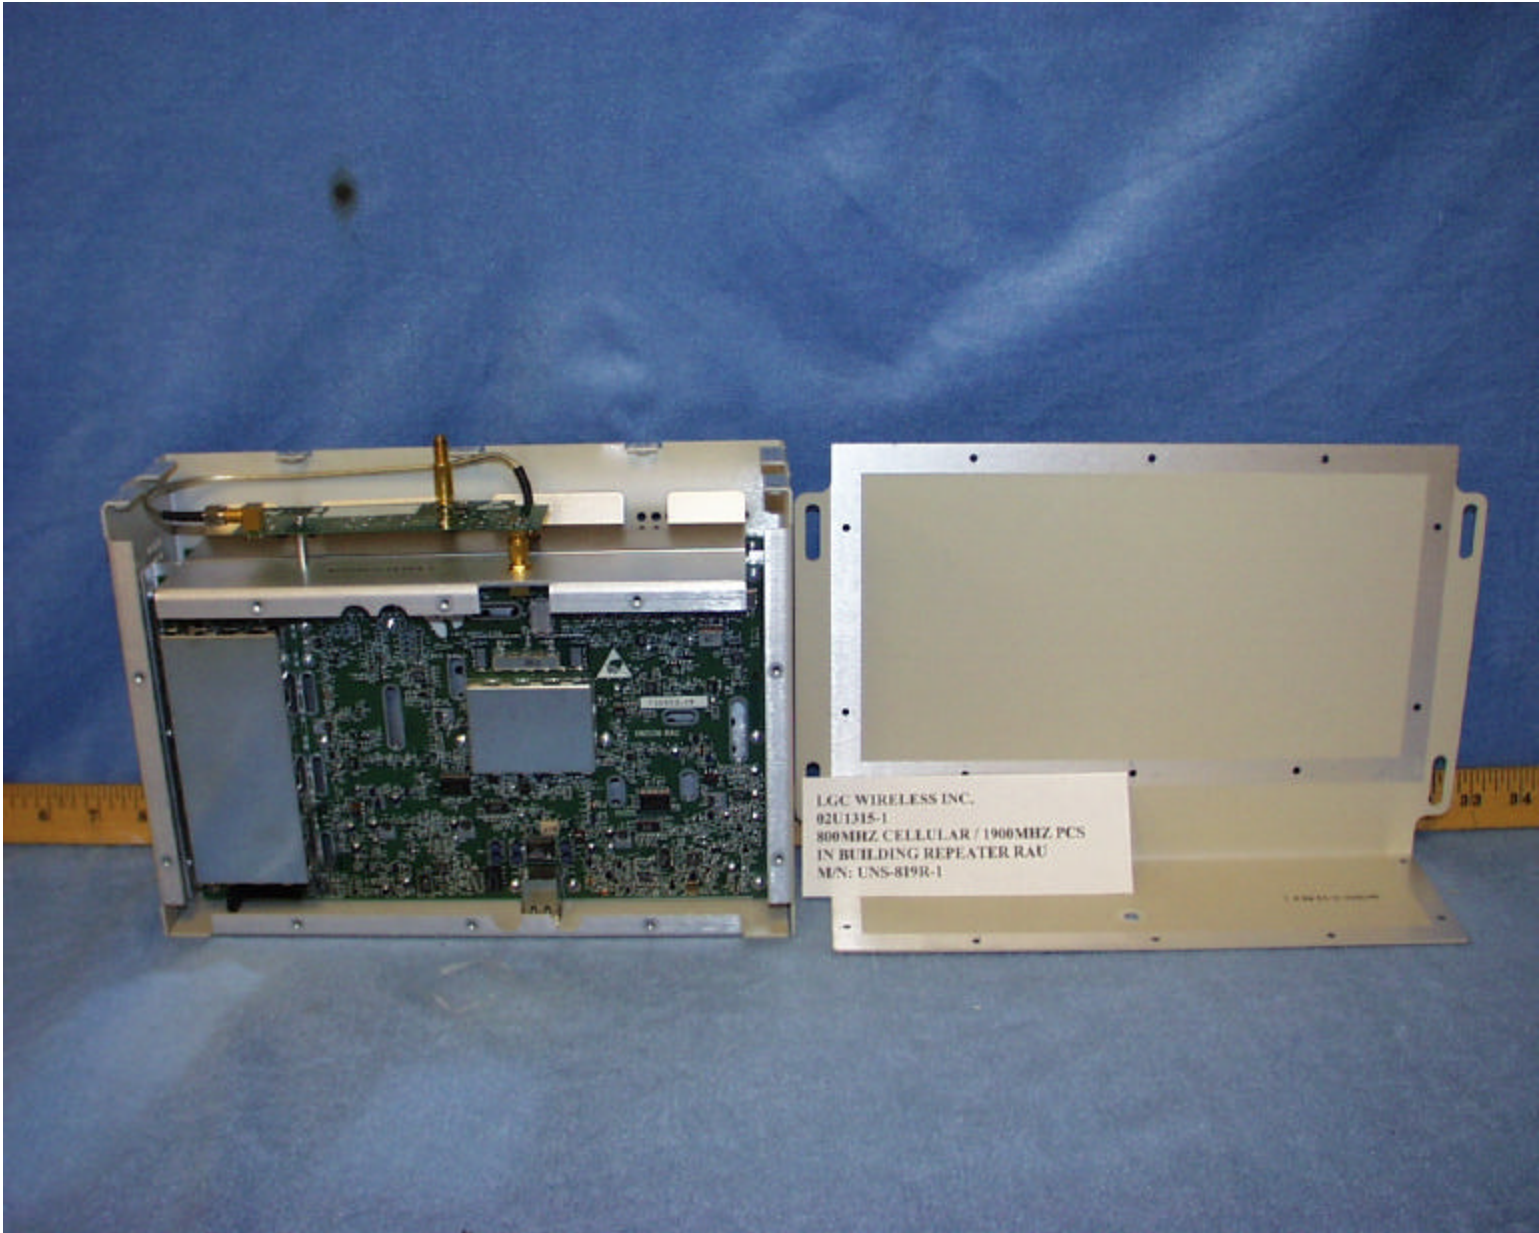

LGC WIRELESS INC.  
02U1315-1  
800MHZ CELLULAR / 1900MHZ PCS  
IN BUILDING REPEATER RAU  
M/N: UNS-819R-1

LGC WIRELESS INC.  
02U1315-1  
800MHZ CELLULAR / 1900MHZ PCS  
IN BUILDING REPEATER RAU  
M/N: UNS-819R-1

LGC WIRELESS INC.  
02U1315-1  
800MHZ CELLULAR / 1900MHZ PCS  
IN BUILDING REPEATER RAU  
MN: UNS-819R-1

LGC WIRELESS INC.  
02U1315-1  
800MHZ CELLULAR / 1900MHZ PCS  
IN BUILDING REPEATER RAU  
M/N: UNS-819R-1

LGC WIRELESS INC.  
02U1315-1  
800MHZ CELLULAR / 1900MHZ PCS  
IN BUILDING REPEATER RAU  
M/N: UNS-819R-1

LGC WIRELESS INC.  
02U1315-1  
800MHZ CELLULAR / 1900MHZ PCS  
IN BUILDING REPEATER RAY  
M/N: UNS-819R-1