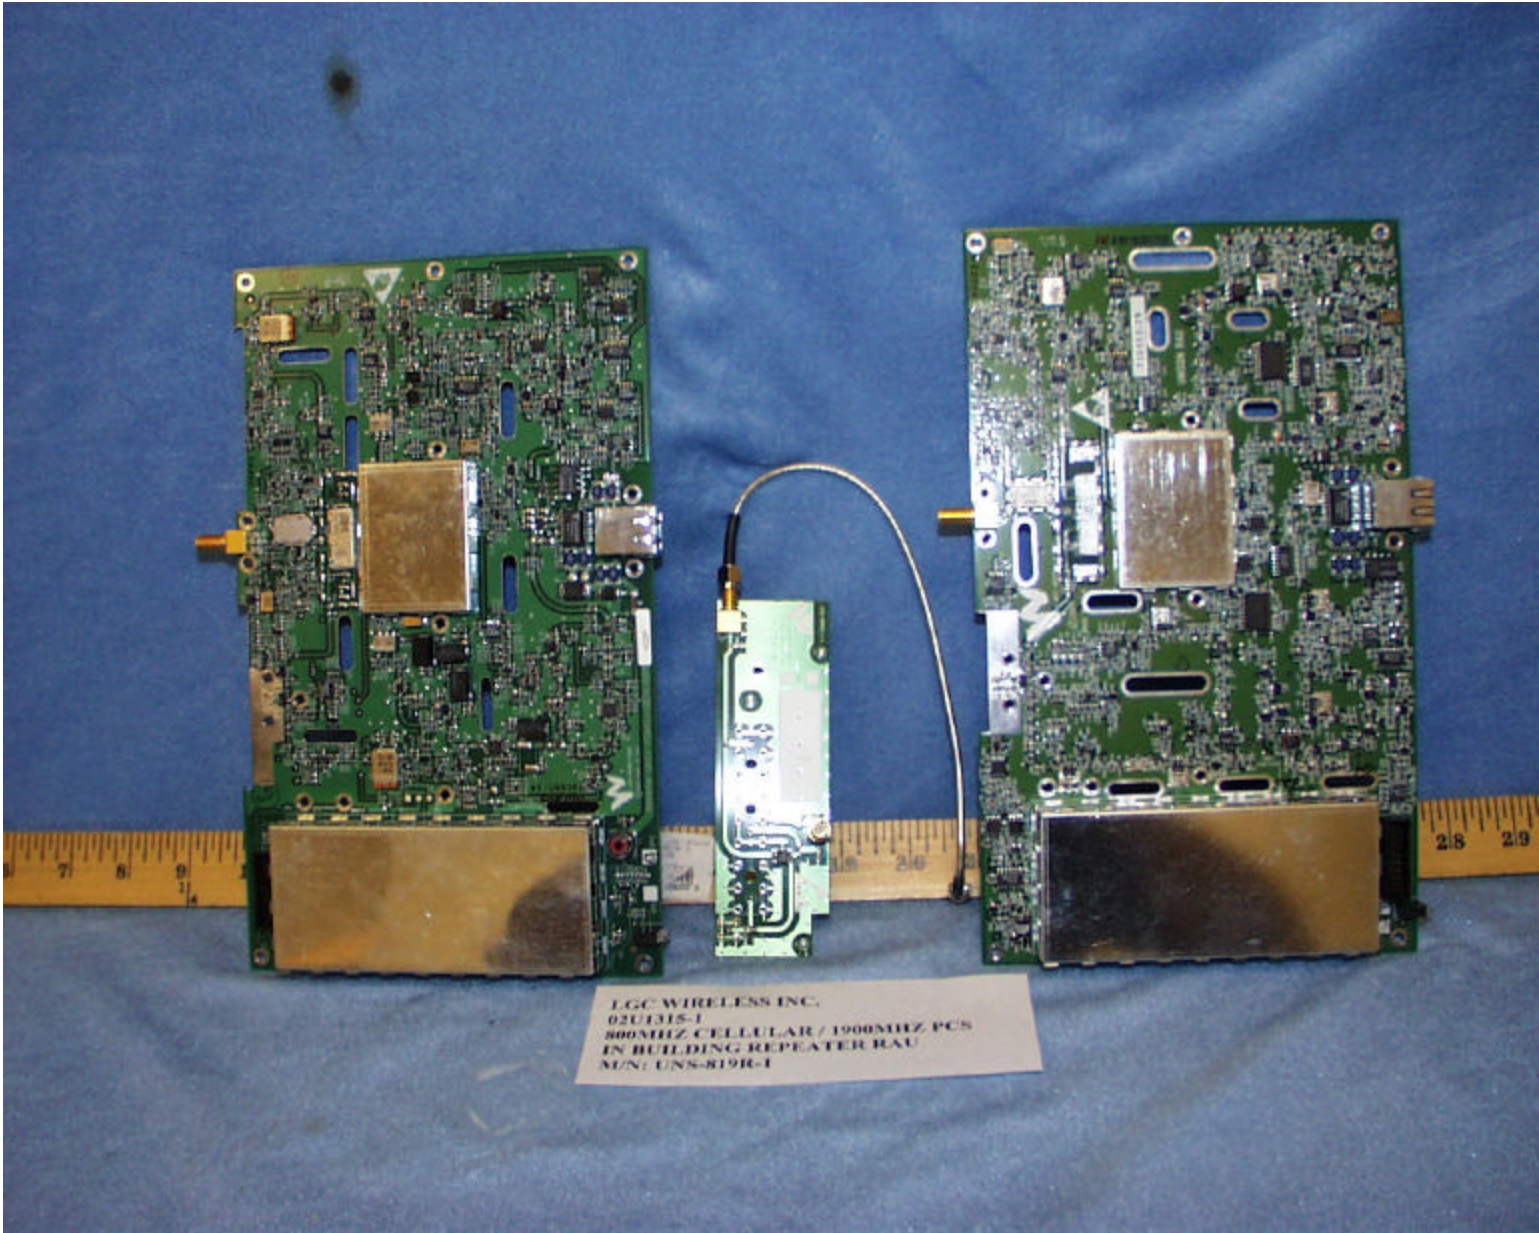

LGC WIRELESS INC.
02U315-1
800MHZ CELLULAR / 1900MHZ PCS
IN BUILDING REPEATER RAU
M/N: UNS-819R-1