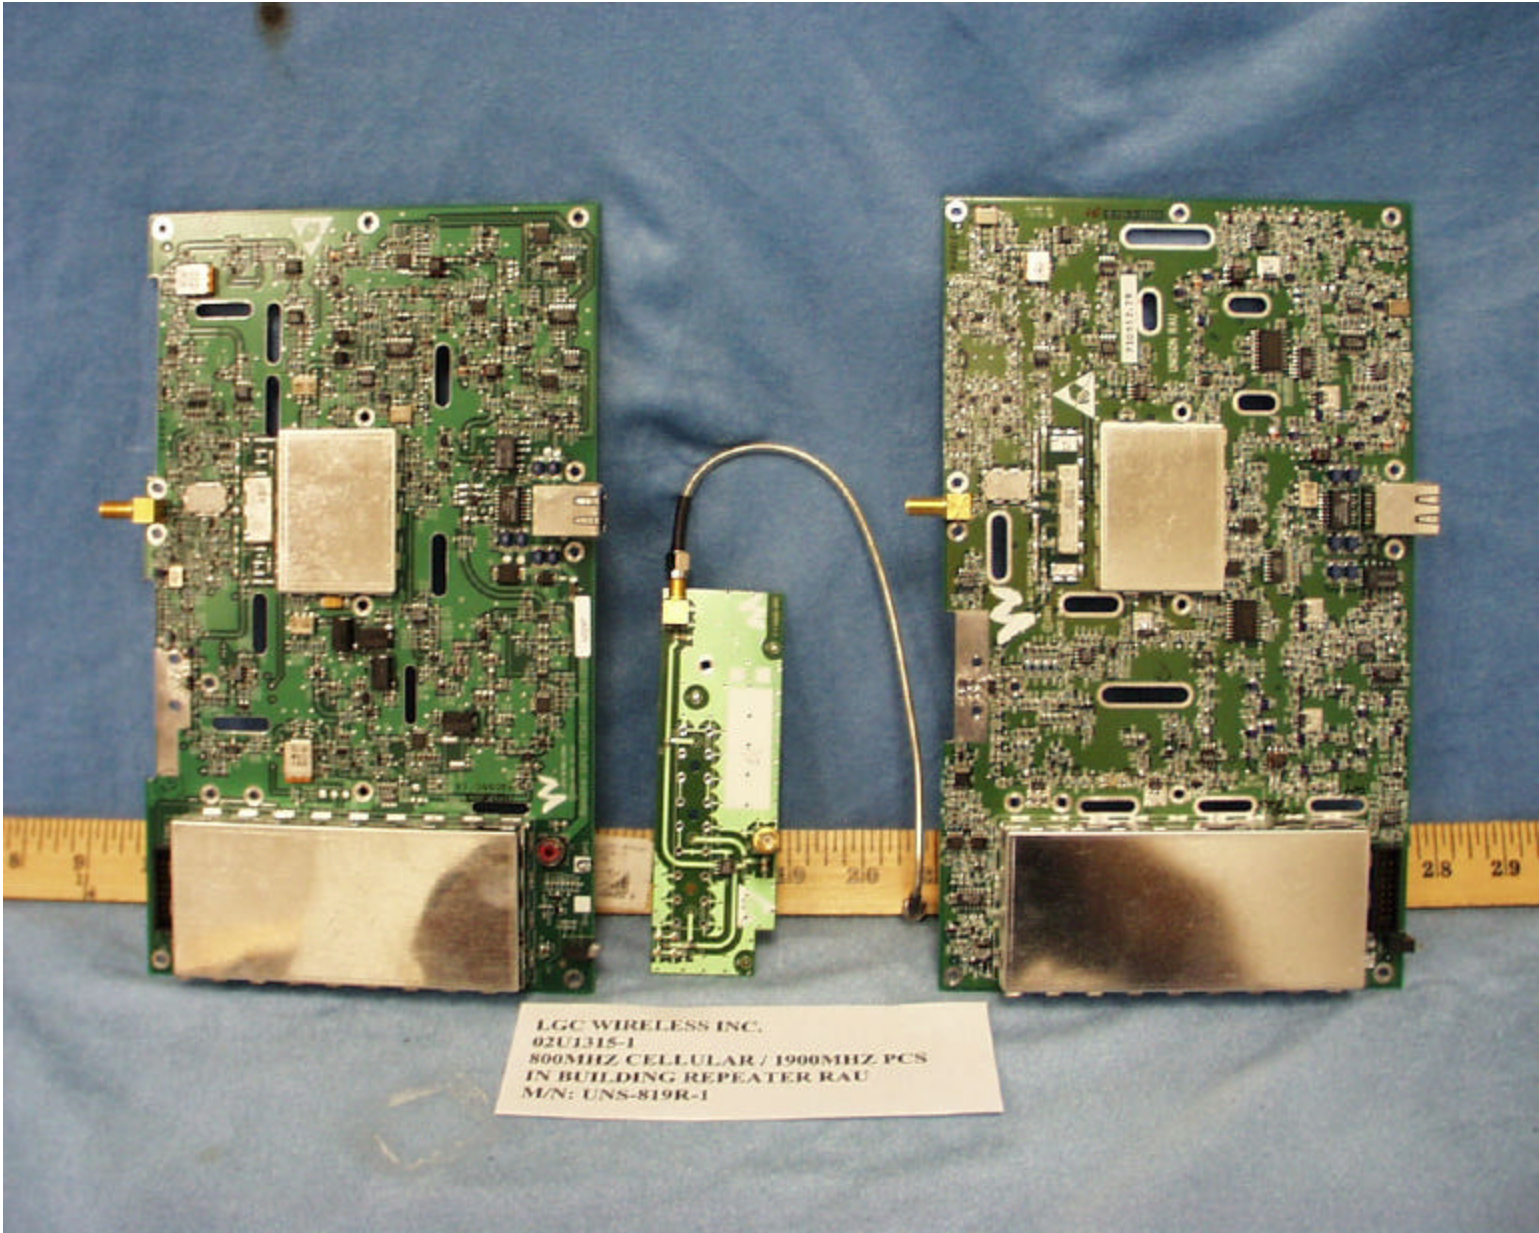

LGC WIRELESS INC.  
#21315-1  
800MHZ CELLULAR / 1900MHZ PCS  
IN BUILDING REPEATER RAU  
M/N: UNS-819R-1

LGC WIRELESS INC.  
02U1315-1  
800MHZ CELLULAR / 1900MHZ PCS  
IN BUILDING REPEATER RAU  
M/N: UNS-819R-1

LGC WIRELESS INC.  
02U1315-1  
800MHZ CELLULAR / 1900MHZ PCS  
IN BUILDING REPEATER RAU  
M/N: UNS-819R-1

LGC WIRELESS INC.  
02U315-1  
800MHZ CELLULAR / 1900MHZ PCS  
IN BUILDING REPEATER RAU  
M/N: UNS-819R-1