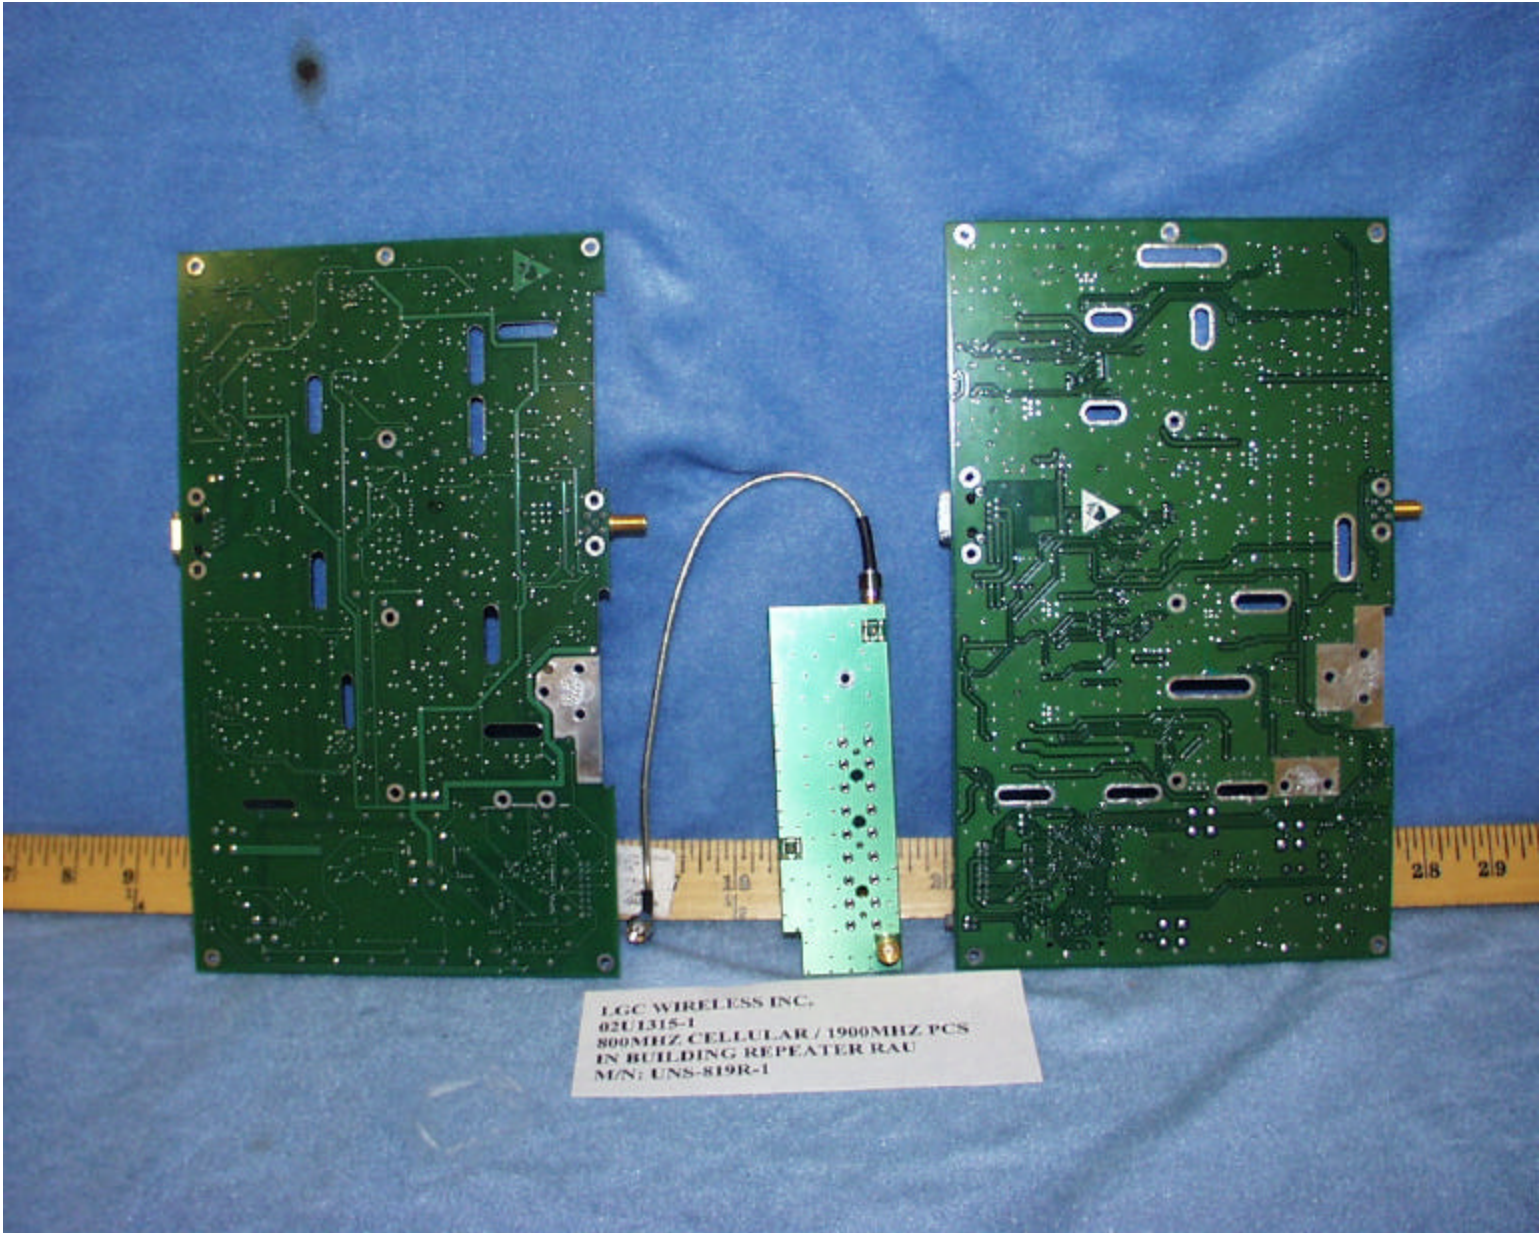

LGC WIRELESS INC.
02U1315-1
800MHZ CELLULAR / 1900MHZ PCS
IN BUILDING REPEATER RAU
M/N: UNS-819R-1