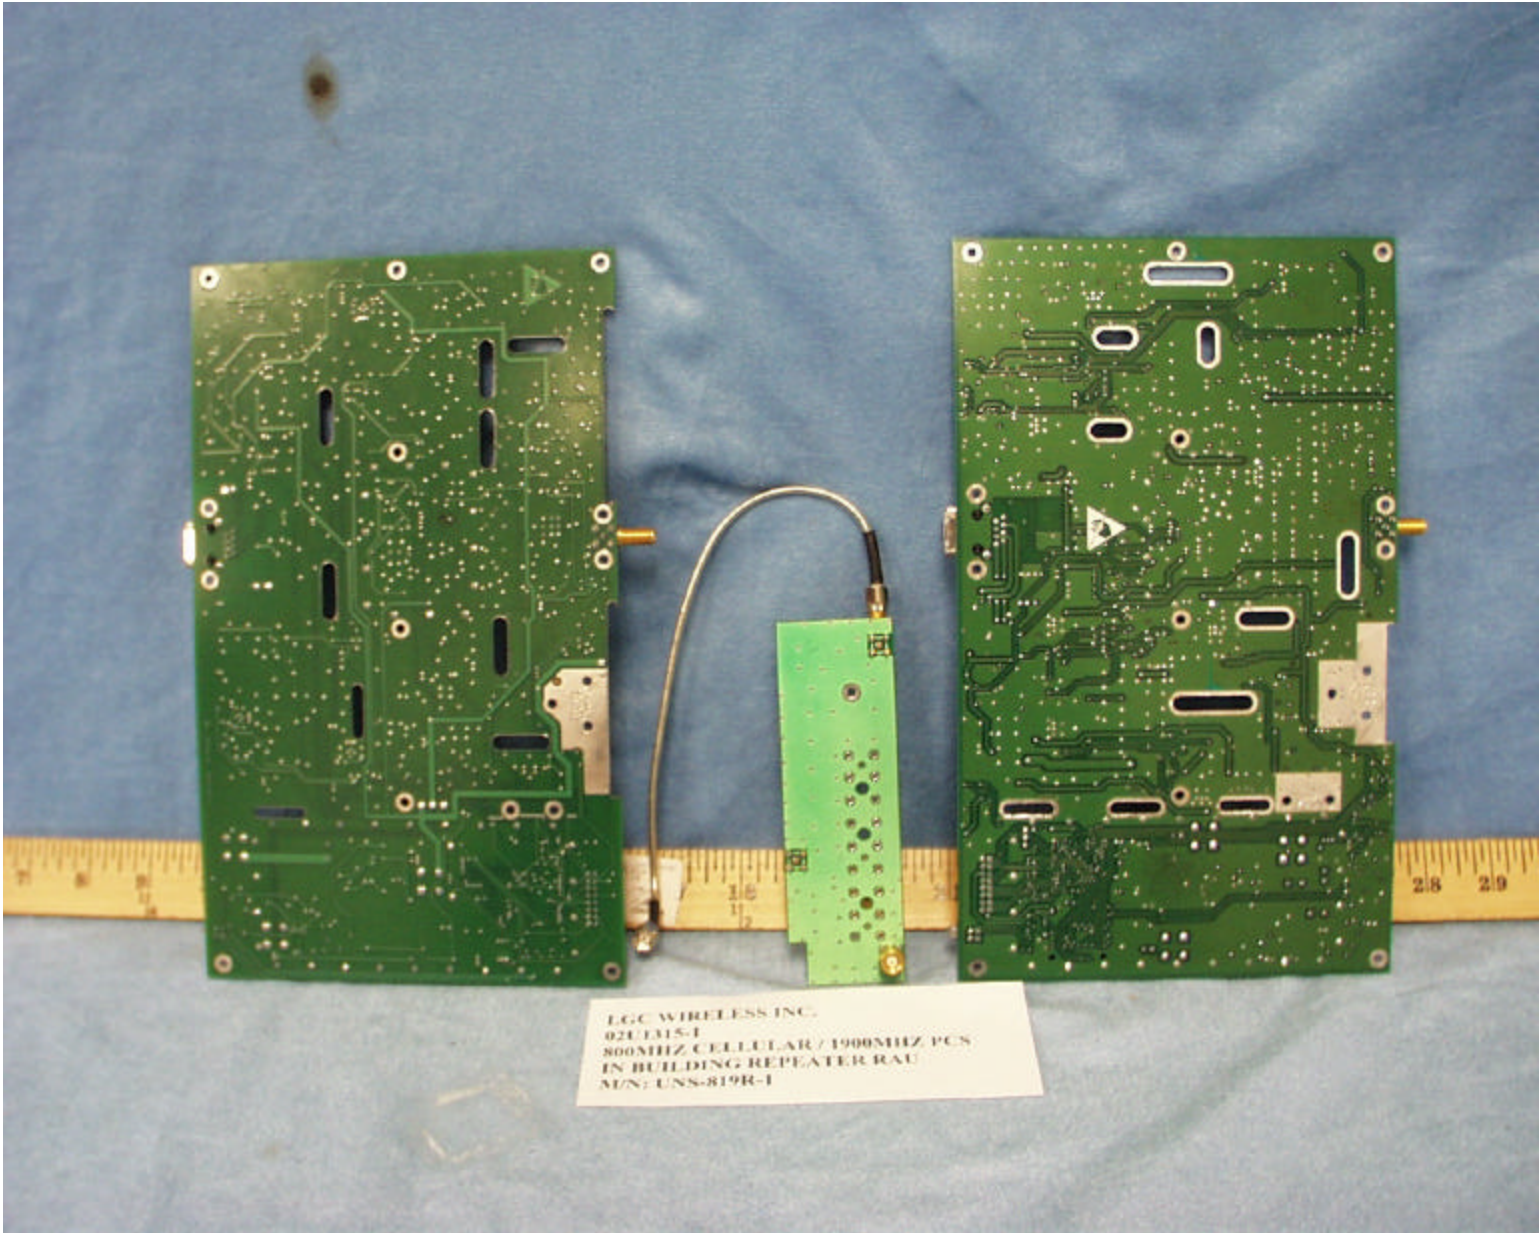

LGC WIRELESS INC.
02U315-1
800MHZ CELLULAR / 1900MHZ PCS
IN BUILDING REPEATER RAU
M/N: UNS-R19R-1