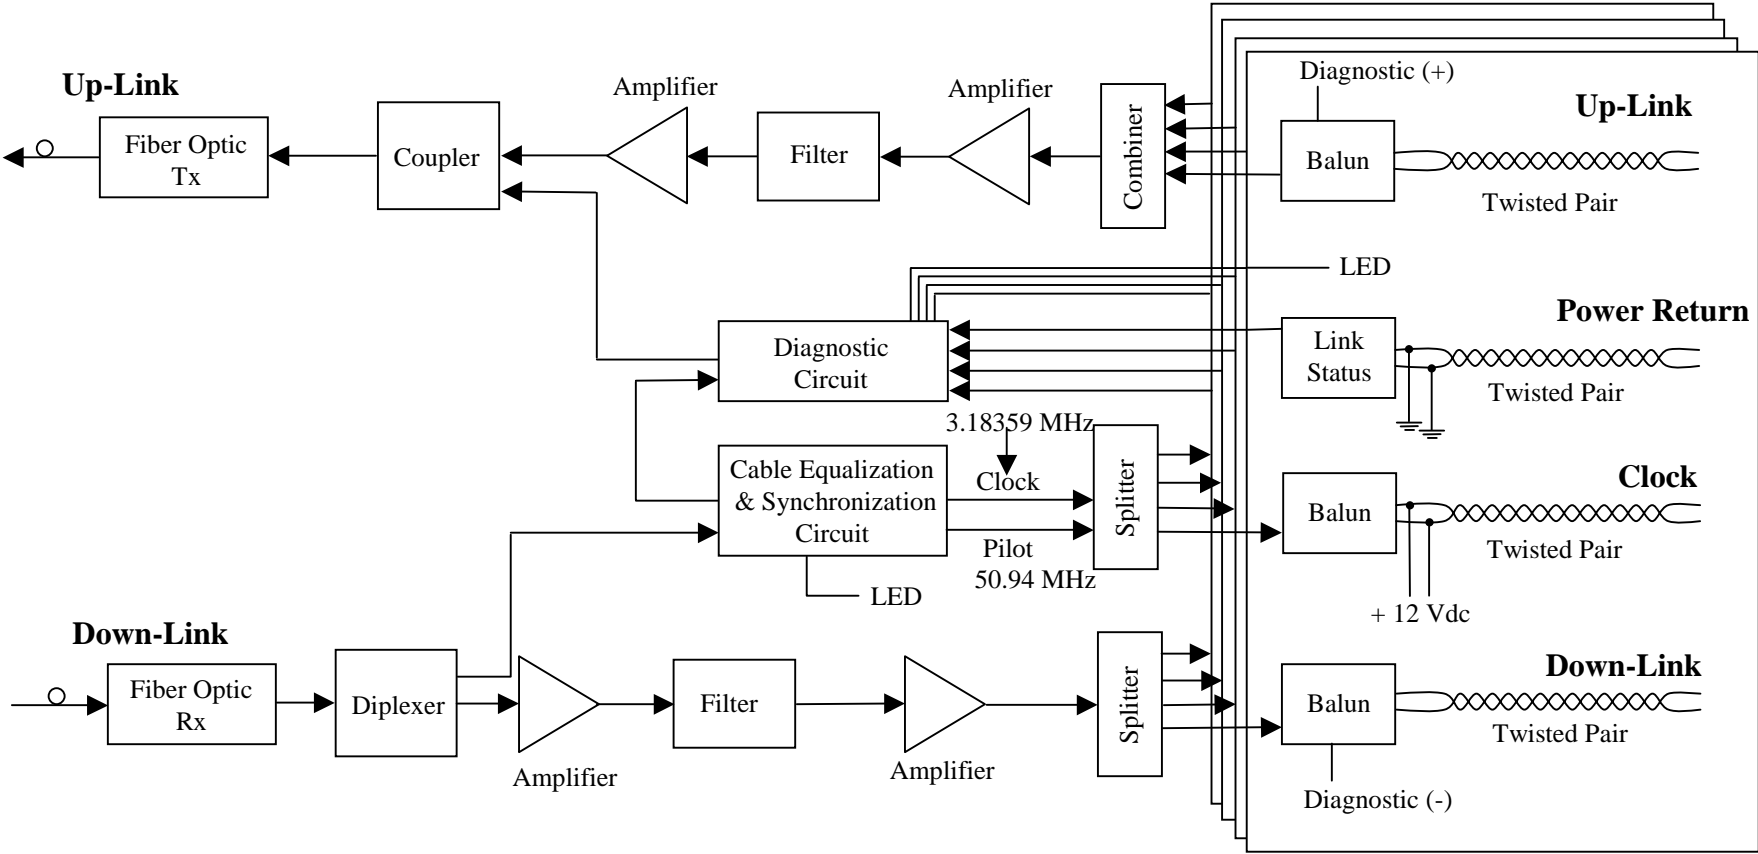

System Block Diagrams and Frequency Table

900 MHz system Frequency Table

				Downlink		Uplink	
Band	LO MHz	Pilot MHz	Clock MHz	RF MHz	IF MHz	RF MHz	IF MHz
Full	815	50.94	3.18359	925-960	110-145	880-915	65-100

Fiber Main Hub

Expansion Hub

Remote Antenna Unit