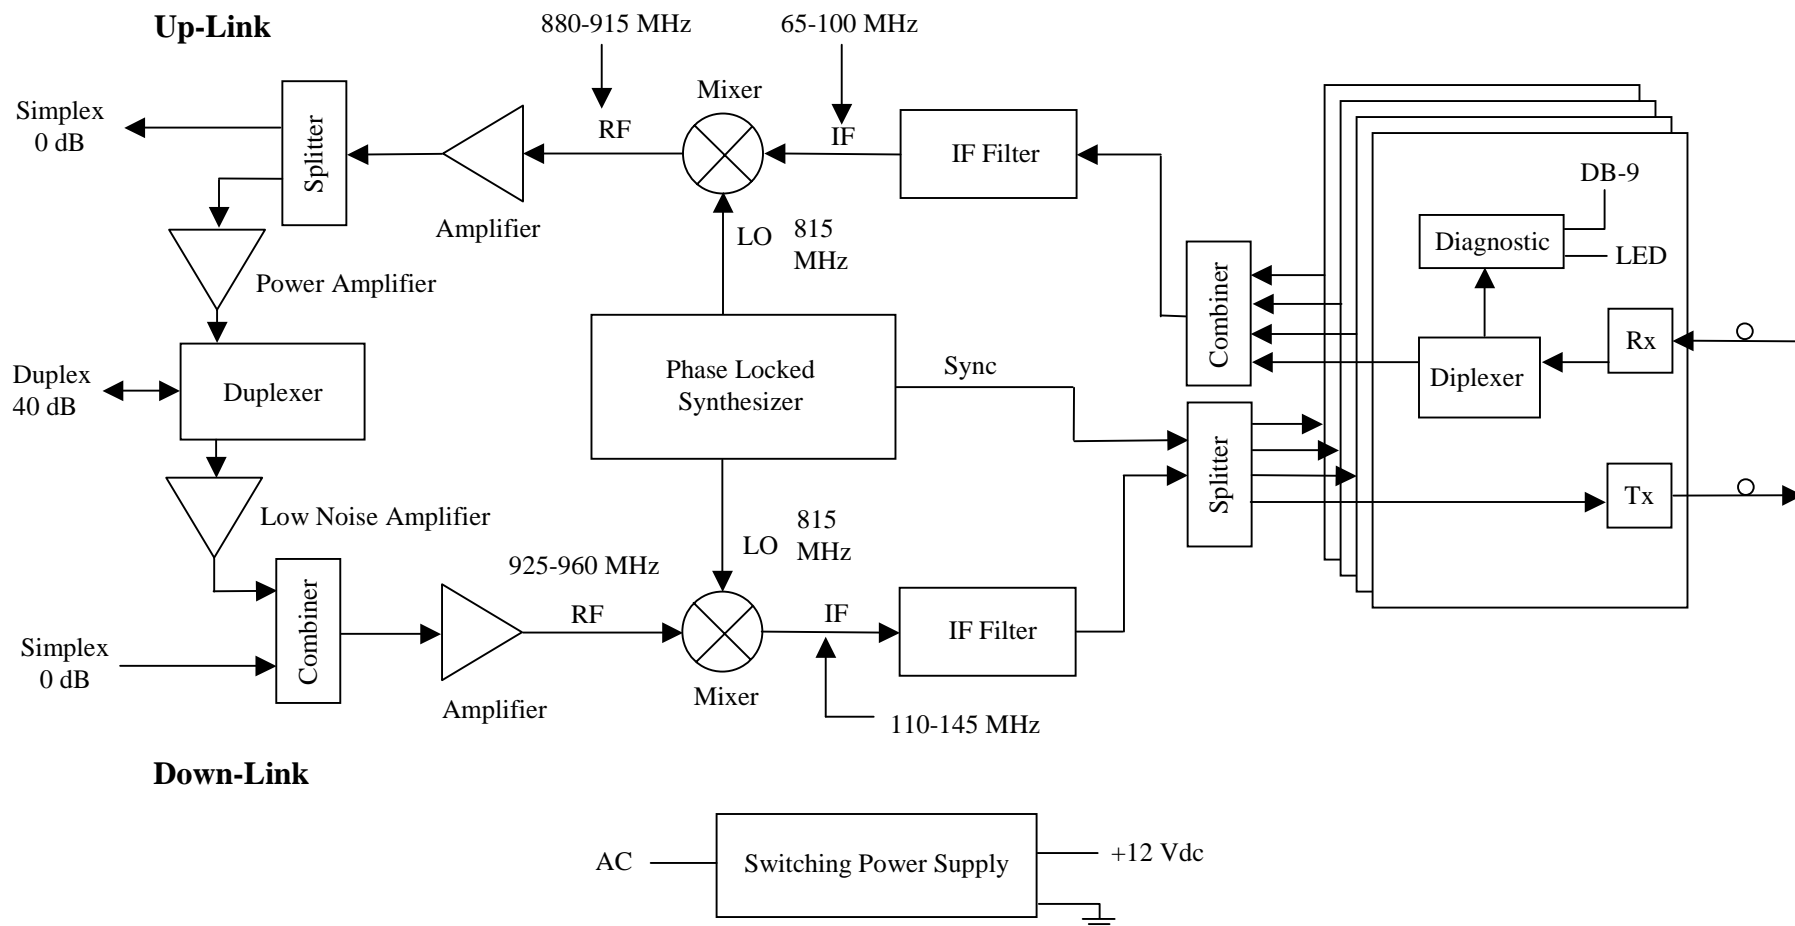

System Block Diagrams and Frequency Table

900 MHz system Frequency Table

				Downlink		Uplink	
Band	LO MHz	Pilot MHz	Clock MHz	RF MHz	IF MHz	RF MHz	IF MHz
Full	815	50.94	3.18359	925-960	110-145	880-915	65-100

Fiber Main Hub

Expansion Hub

Remote Antenna Unit