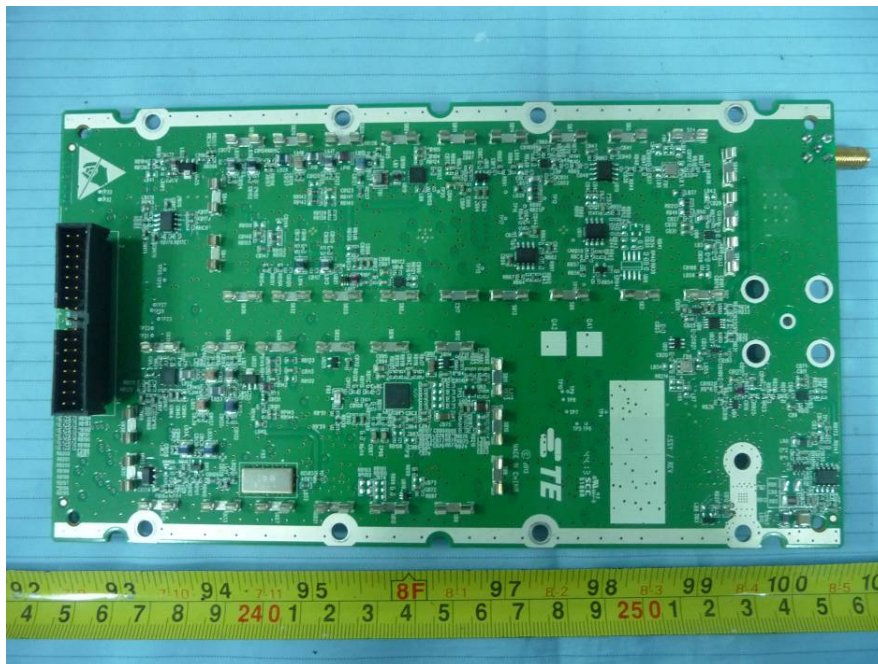

## **EXHIBIT C - EUT INTERNAL PHOTOGRAPHS**

**EUT – Cover off View**

**EUT – 800 MHz Band Cover off View**

**EUT – 800 MHz Band Main Board Top View**

**EUT – 800 MHz Band Main Board Top Shielding off View**

**EUT – 800 MHz Band Main Board Bottom View**

**EUT – 800 MHz Band Main Board Bottom Shielding off View**

**EUT – 1900 MHz Band Cover off View**

**EUT – 1900 MHz Band Main Board Top View**

**EUT – 1900 MHz Band Main Board Top Shielding off View**

**EUT – 1900 MHz Band Main Board Bottom View**

**EUT – 1900 MHz Band Main Board Bottom Shielding off View**