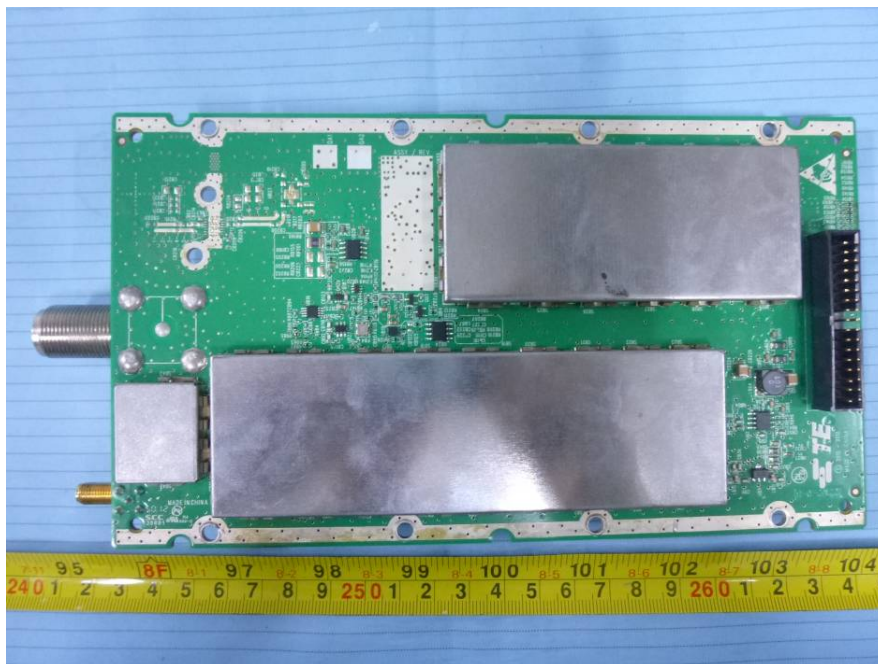

## **EXHIBIT C - EUT INTERNAL PHOTOGRAPHS**

**EUT – Cover off View**

**EUT – 800 MHz Band Cover off View**

**EUT – 800 MHz Band Main Board Top View**

**EUT – 800 MHz Band Main Board Top Shielding off View**

**EUT – 800 MHz Band Main Board Bottom View**

**EUT – 800 MHz Band Main Board Bottom Shielding off View**

**EUT – 1900 MHz Band Cover off View**

**EUT – 1900 MHz Band Main Board Top View**

**EUT – 1900 MHz Band Main Board Top Shielding off View**

**EUT – 1900 MHz Band Main Board Bottom View**

**EUT – 1900 MHz Band Main Board Bottom Shielding off View**