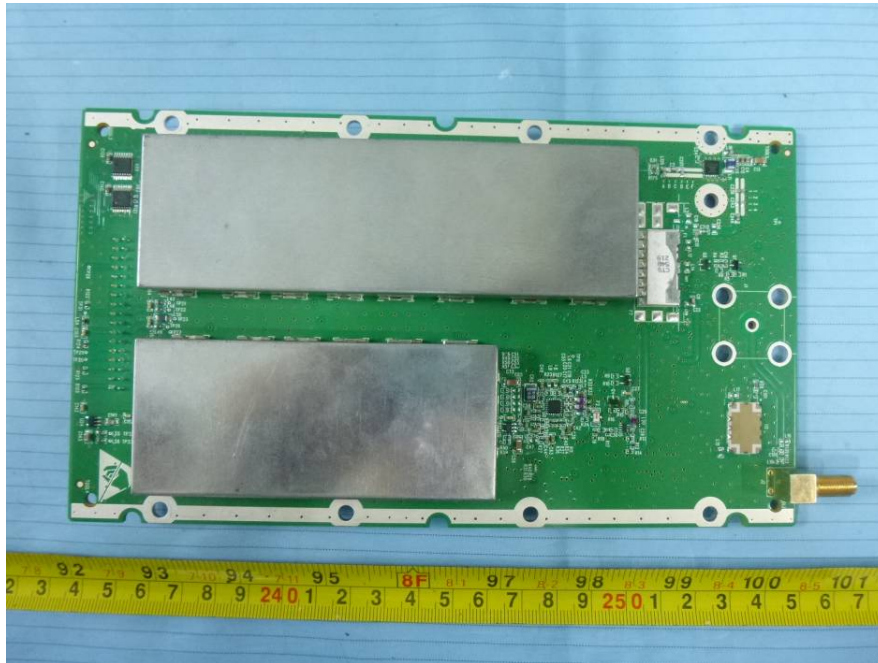

## **EXHIBIT C - EUT INTERNAL PHOTOGRAPHS**

**EUT – Cover off View**

**EUT – 800 MHz Band Cover off View**

**EUT – 800 MHz Band Main Board Top View**

**EUT – 800 MHz Band Main Board Top Shielding off View**

**EUT – 800 MHz Band Main Board Bottom View**

**EUT – 800 MHz Band Main Board Bottom Shielding off View**

**EUT – 1900 MHz Band Cover off View**

**EUT – 1900 MHz Band Main Board Top View**

**EUT – 1900 MHz Band Main Board Top Shielding off View**

**EUT – 1900 MHz Band Main Board Bottom View**

**EUT – 1900 MHz Band Main Board Bottom Shielding off View**