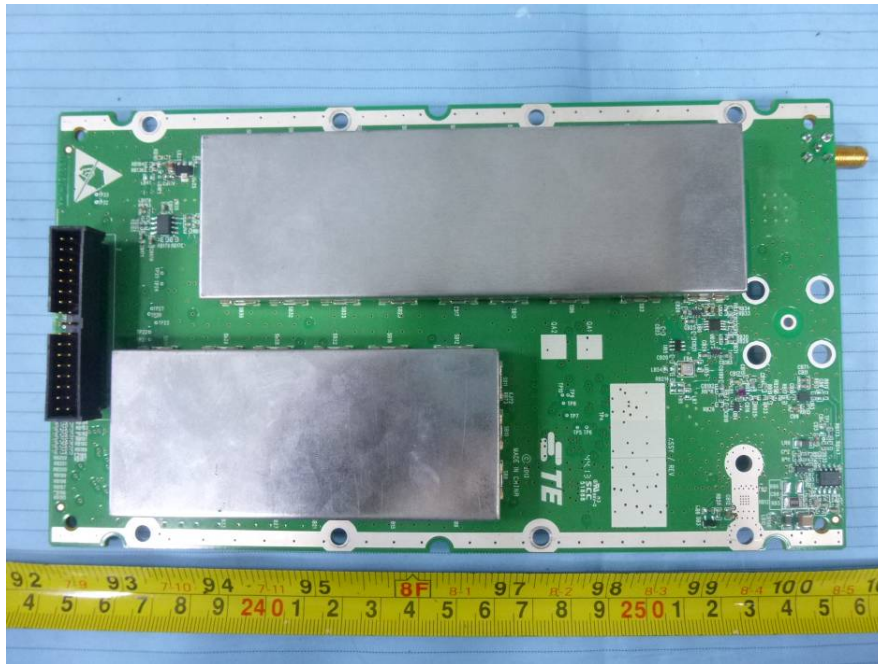

## **EXHIBIT C - EUT INTERNAL PHOTOGRAPHS**

**EUT – Cover off View**

**EUT – 800 MHz Band Cover off View**

**EUT – 800 MHz Band Main Board Top View**

**EUT – 800 MHz Band Main Board Top Shielding off View**

**EUT – 800 MHz Band Main Board Bottom View**

**EUT – 800 MHz Band Main Board Bottom Shielding off View**

**EUT – 1900 MHz Band Cover off View**

**EUT – 1900 MHz Band Main Board Top View**

**EUT – 1900 MHz Band Main Board Top Shielding off View**

**EUT – 1900 MHz Band Main Board Bottom View**

**EUT – 1900 MHz Band Main Board Bottom Shielding off View**