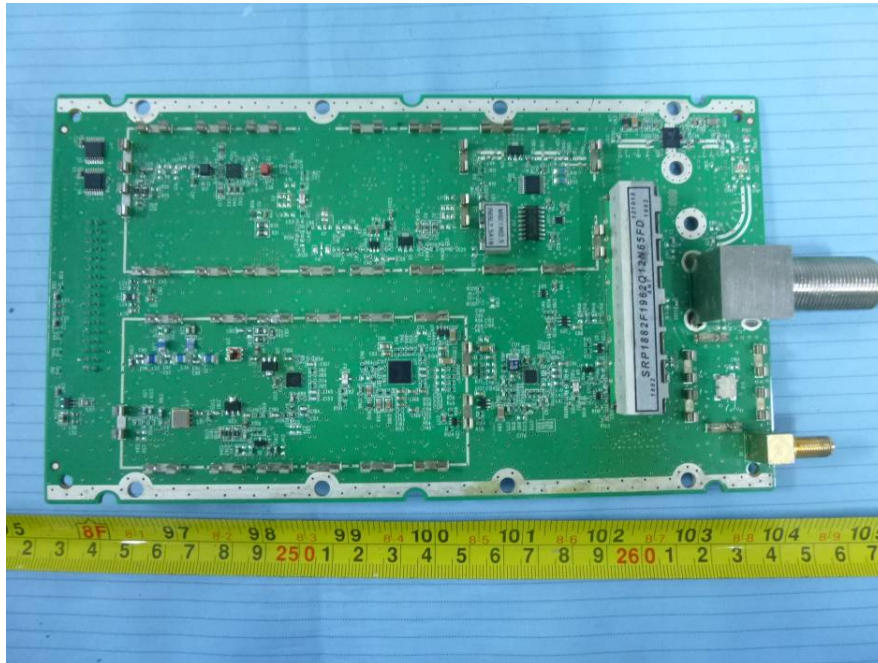

## **EXHIBIT C - EUT INTERNAL PHOTOGRAPHS**

**EUT – Cover off View**

**EUT – 800 MHz Band Cover off View**

**EUT – 800 MHz Band Main Board Top View**

**EUT – 800 MHz Band Main Board Top Shielding off View**

**EUT – 800 MHz Band Main Board Bottom View**

**EUT – 800 MHz Band Main Board Bottom Shielding off View**

**EUT – 1900 MHz Band Cover off View**

**EUT – 1900 MHz Band Main Board Top View**

**EUT – 1900 MHz Band Main Board Top Shielding off View**

**EUT – 1900 MHz Band Main Board Bottom View**

**EUT – 1900 MHz Band Main Board Bottom Shielding off View**