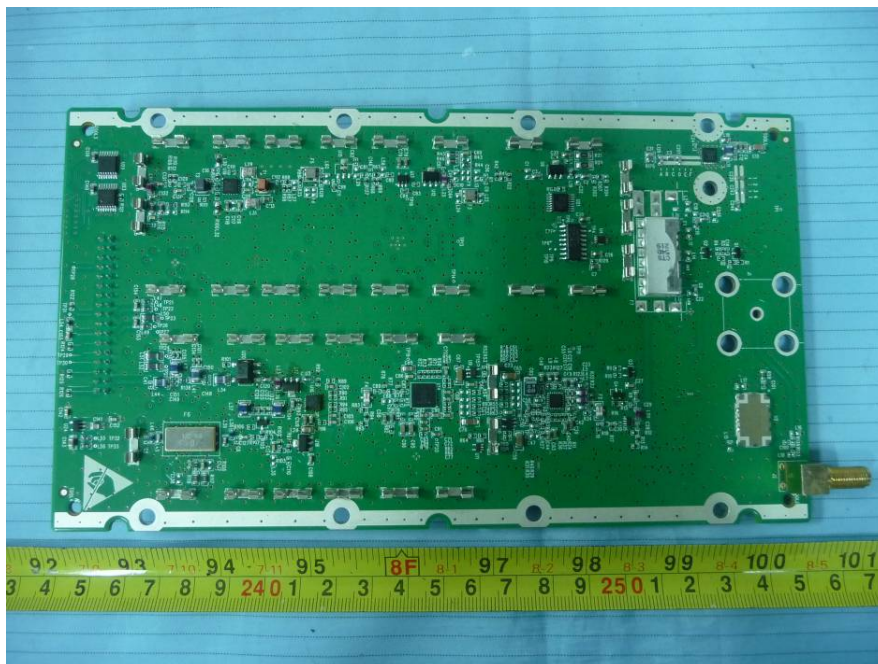

## **EXHIBIT C - EUT INTERNAL PHOTOGRAPHS**

**EUT – Cover off View**

**EUT – 800 MHz Band Cover off View**

**EUT – 800 MHz Band Main Board Top View**

**EUT – 800 MHz Band Main Board Top Shielding off View**

**EUT – 800 MHz Band Main Board Bottom View**

**EUT – 800 MHz Band Main Board Bottom Shielding off View**

**EUT – 1900 MHz Band Cover off View**

**EUT – 1900 MHz Band Main Board Top View**

**EUT – 1900 MHz Band Main Board Top Shielding off View**

**EUT – 1900 MHz Band Main Board Bottom View**

**EUT – 1900 MHz Band Main Board Bottom Shielding off View**