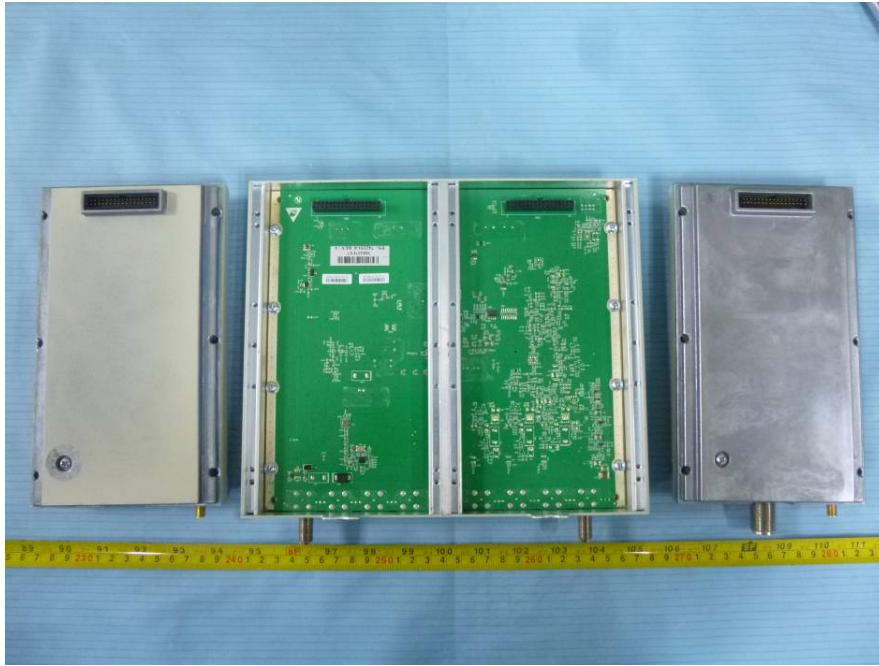

## **EXHIBIT C - EUT INTERNAL PHOTOGRAPHS**

**EUT – Cover off View**

**EUT – 800 MHz Band Cover off View**

**EUT – 800 MHz Band Main Board Top View**

**EUT – 800 MHz Band Main Board Top Shielding off View**

**EUT – 800 MHz Band Main Board Bottom View**

**EUT – 800 MHz Band Main Board Bottom Shielding off View**

**EUT – 1900 MHz Band Cover off View**

**EUT – 1900 MHz Band Main Board Top View**

**EUT – 1900 MHz Band Main Board Top Shielding off View**

**EUT – 1900 MHz Band Main Board Bottom View**

**EUT – 1900 MHz Band Main Board Bottom Shielding off View**