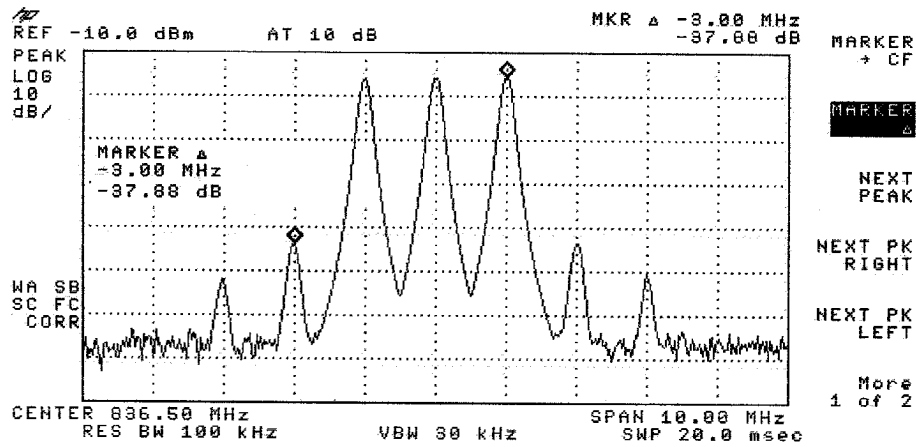

800 Intermods Uplink

800 Intermods Downlink

MARKER
→ CF

MARKER
Δ

NEXT
PEAK

NEXT PK
RIGHT

NEXT PK
LEFT

More
1 of 2

MARKER
→ CF

MARKER
Δ

NEXT
PEAK

NEXT PK
RIGHT

NEXT PK
LEFT

More
1 of 2