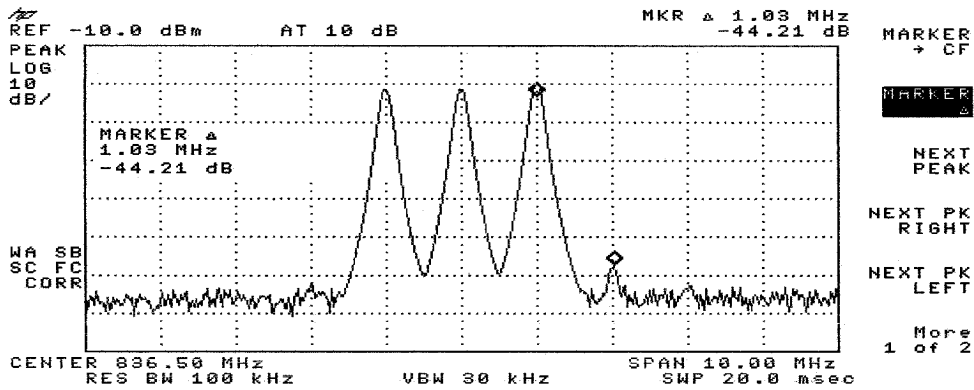

800 Intermods Uplink

800 Intermods Downlink

MARKER
→ CF

MARKER
Δ

NEXT
PEAK

NEXT PK
RIGHT

NEXT PK
LEFT

More
1 of 2

MARKER
→ CF

MARKER
Δ

NEXT
PEAK

NEXT PK
RIGHT

NEXT PK
LEFT

More
1 of 2