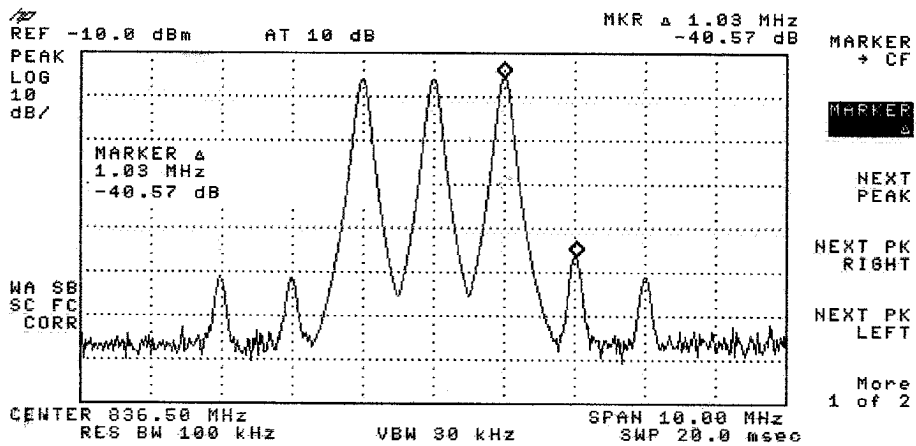

800 Intermods Uplink

800 Intermods Downlink

MARKER
→ CF

MARKER
Δ

NEXT
PEAK

NEXT PK
RIGHT

NEXT PK
LEFT

More
1 of 2

MARKER
→ CF

MARKER
Δ

NEXT
PEAK

NEXT PK
RIGHT

NEXT PK
LEFT

More
1 of 2