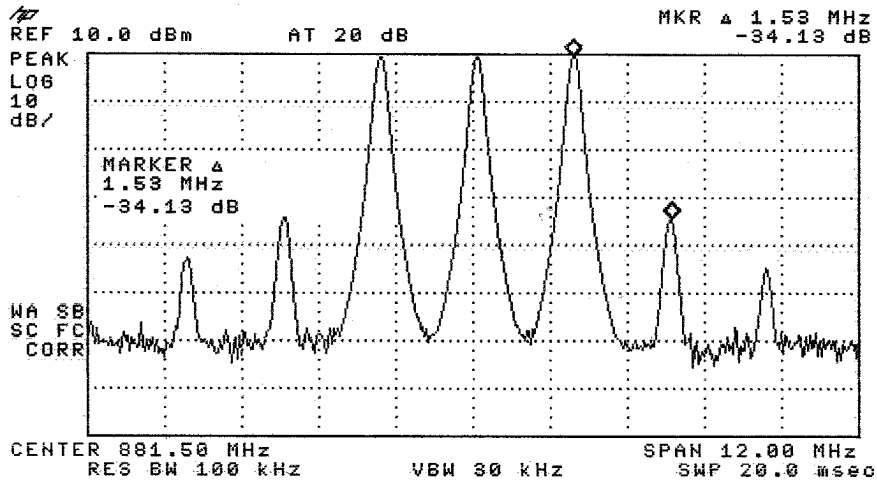

800 Intermods Uplink

800 Intermods Downlink

MARKER
→ CF

MARKER
Δ

NEXT
PEAK

NEXT PK
RIGHT

NEXT PK
LEFT

More
1 of 2

MARKER
→ CF

MARKER
Δ

NEXT
PEAK

NEXT PK
RIGHT

NEXT PK
LEFT

More
1 of 2