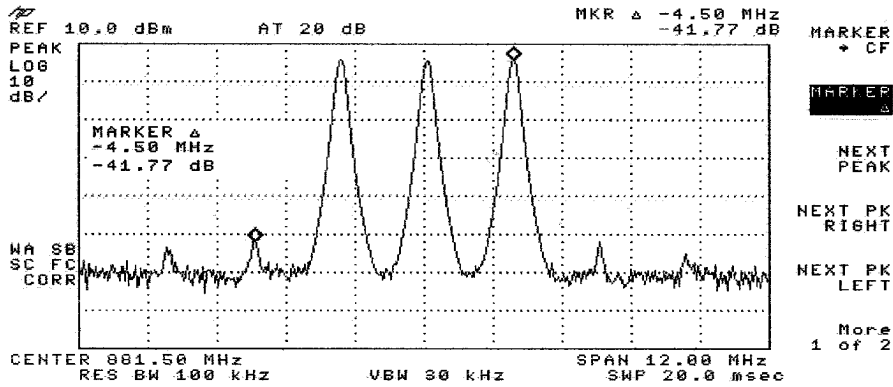

800 Intermods Uplink

800 Intermods Downlink

MARKER
→ CF

MARKER
Δ

NEXT
PEAK

NEXT PK
RIGHT

NEXT PK
LEFT

More
1 of 2

MARKER
→ CF

MARKER
Δ

NEXT
PEAK

NEXT PK
RIGHT

NEXT PK
LEFT

More
1 of 2