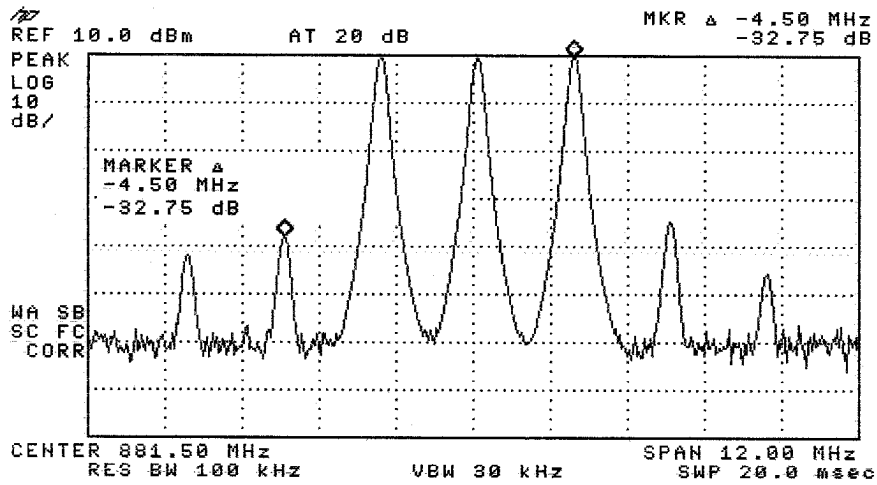

800 Intermods Uplink

800 Intermods Downlink

MARKER
→ CF

MARKER
Δ

NEXT
PEAK

NEXT PK
RIGHT

NEXT PK
LEFT

More
1 of 2

MARKER
→ CF

MARKER
Δ

NEXT
PEAK

NEXT PK
RIGHT

NEXT PK
LEFT

More
1 of 2