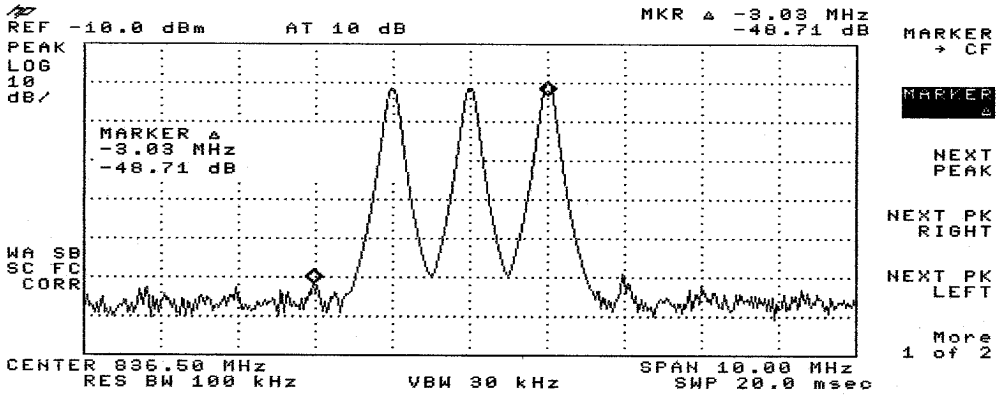

800 Intermods Uplink

800 Intermods Downlink

MARKER
→ CF

MARKER
Δ

NEXT
PEAK

NEXT PK
RIGHT

NEXT PK
LEFT

More
1 of 2

MARKER
→ CF

MARKER
Δ

NEXT
PEAK

NEXT PK
RIGHT

NEXT PK
LEFT

More
1 of 2