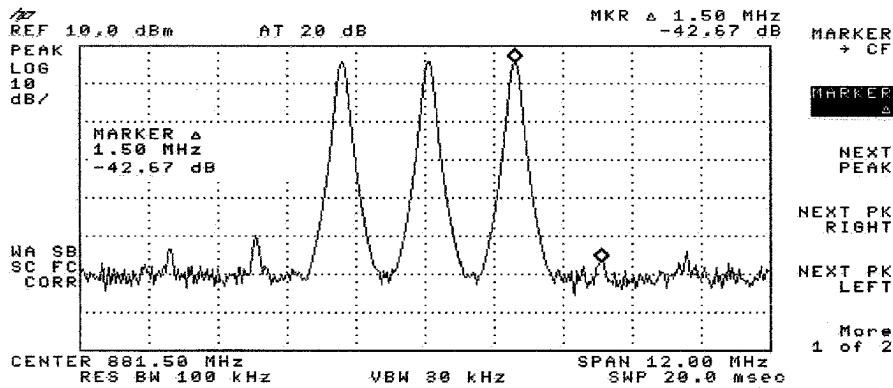

800 Intermods Uplink

800 Intermods Downlink

MARKER
→ CF

MARKER
Δ

NEXT
PEAK

NEXT PK
RIGHT

NEXT PK
LEFT

More
1 of 2

MARKER
→ CF

MARKER
Δ

NEXT
PEAK

NEXT PK
RIGHT

NEXT PK
LEFT

More
1 of 2