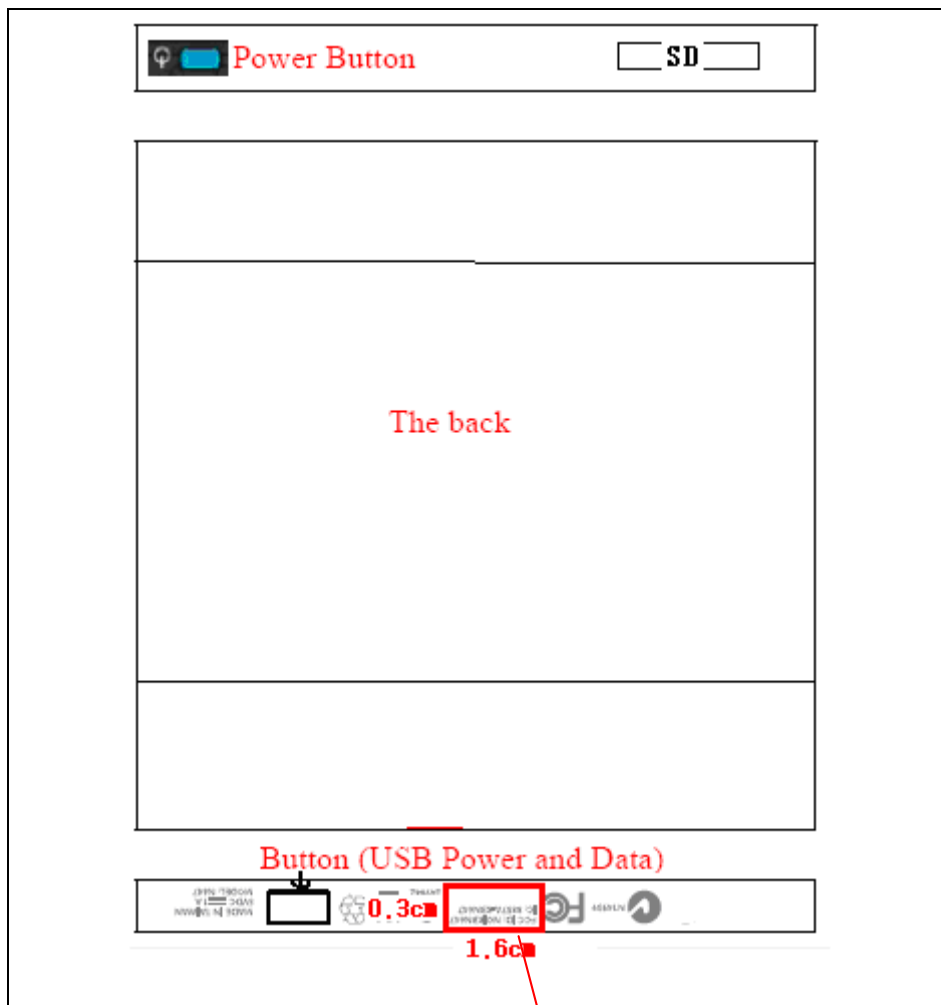

FCC LABEL LOCATION

The label will be permanently affixed at a conspicuous location on the device.

FCC ID : NOIKBN905B

(Fig. 1) FCC ID: NOIKBN905B