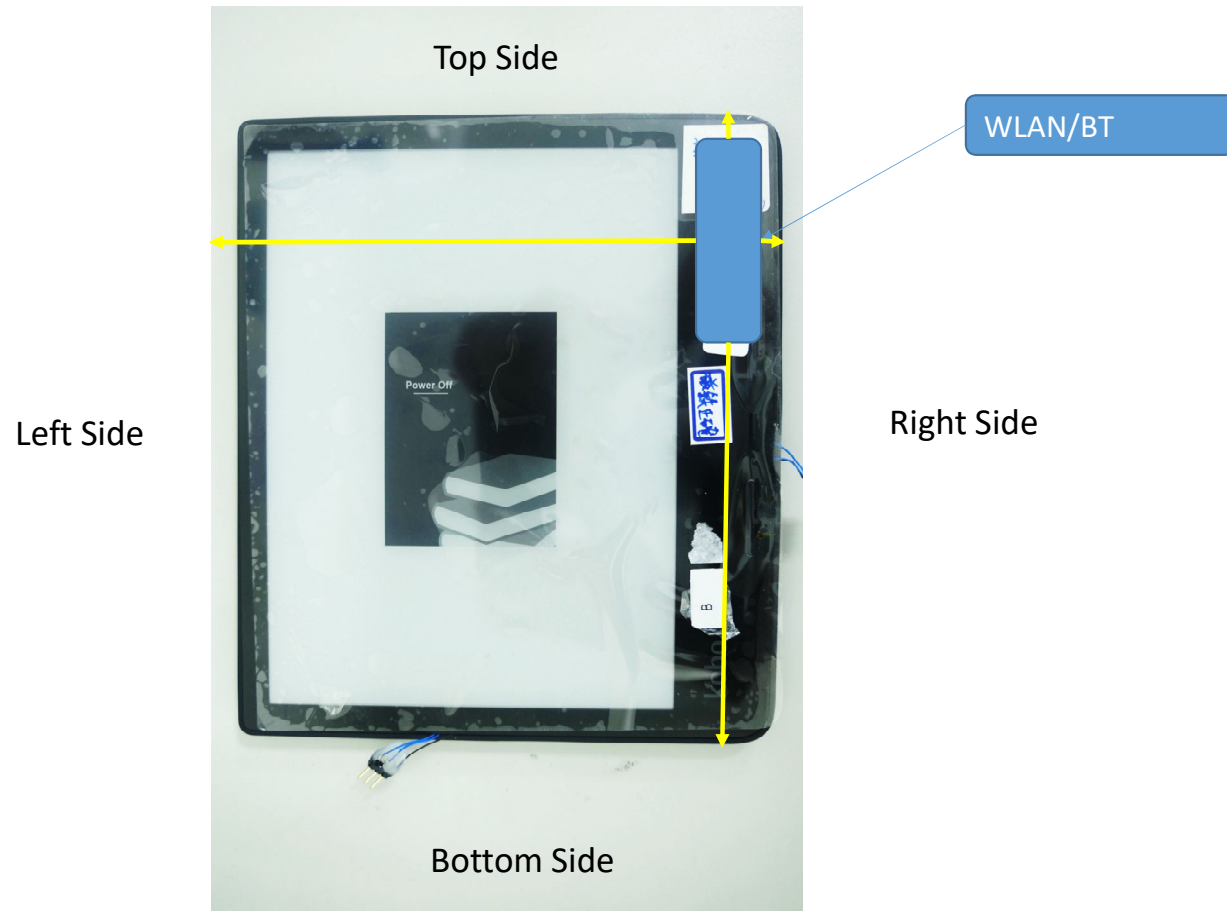

## **Photographs of EUT and Setup**

The photographs of EUT and setup for SAR testing are shown as follows.

Antenna	To Top Side	To Bottom Side	To Left Side	To Right Side
	(mm)	(mm)	(mm)	(mm)
WLAN/BT	4.19	186.79	182.74	3.60

WLAN/BT

Antenna	To Front Side	To Rear Side
	(mm)	(mm)
WLAN/BT	2.21	1.60

<Photographs of Body SAR Test Setup>

Rear Face of EUT Tested at 0 mm

Rear Face of EUT with Holster Tested at 0 mm

Left Side of EUT Tested at 0 mm

Right Side of EUT Tested at 0 mm

Top Side of EUT Tested at 0 mm

Bottom Side of EUT Tested at 0 mm