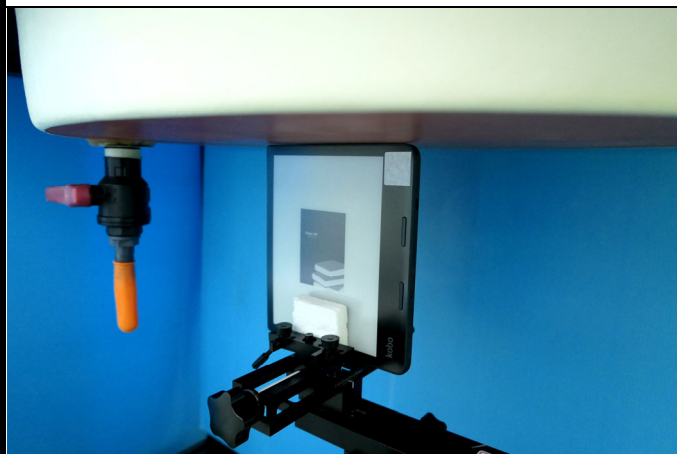

## **Photographs of EUT and Setup**

The photographs of EUT and setup for SAR testing are shown as follows.

Antenna	To Top Side	To Bottom Side	To Left Side	To Right Side
	(mm)	(mm)	(mm)	(mm)
WLAN/BT	4.19	186.79	182.74	3.60

WLAN/BT

Antenna	To Front Side	To Rear Side
	(mm)	(mm)
WLAN/BT	2.21	1.60

<Photographs of Body SAR Test Setup>

Rear Face of EUT Tested at 0 mm

Rear Face of EUT with Holster Tested at 0 mm

Left Side of EUT Tested at 0 mm

Right Side of EUT Tested at 0 mm

Top Side of EUT Tested at 0 mm

Bottom Side of EUT Tested at 0 mm