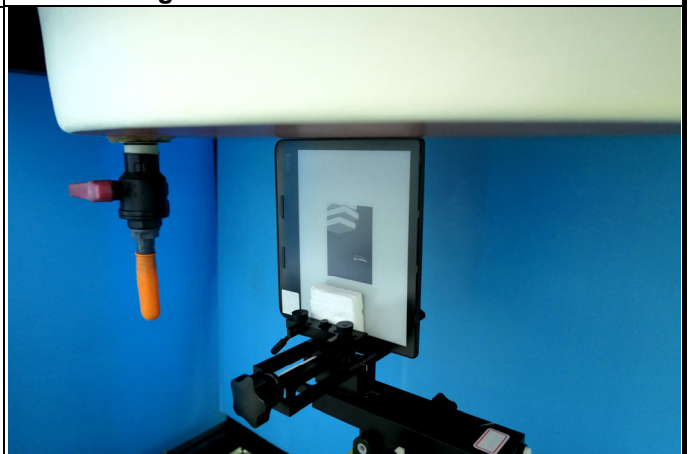

## **Photographs of EUT and Setup**

The photographs of EUT and setup for SAR testing are shown as follows.

Antenna	To Top Side	To Bottom Side	To Left Side	To Right Side
	(mm)	(mm)	(mm)	(mm)
WLAN/BT	4.19	186.79	182.74	3.60

WLAN/BT

Antenna	To Front Side	To Rear Side
	(mm)	(mm)
WLAN/BT	2.21	1.60

<Photographs of Body SAR Test Setup>

Rear Face of EUT Tested at 0 mm

Rear Face of EUT with Holster Tested at 0 mm

Left Side of EUT Tested at 0 mm

Right Side of EUT Tested at 0 mm

Top Side of EUT Tested at 0 mm

Bottom Side of EUT Tested at 0 mm