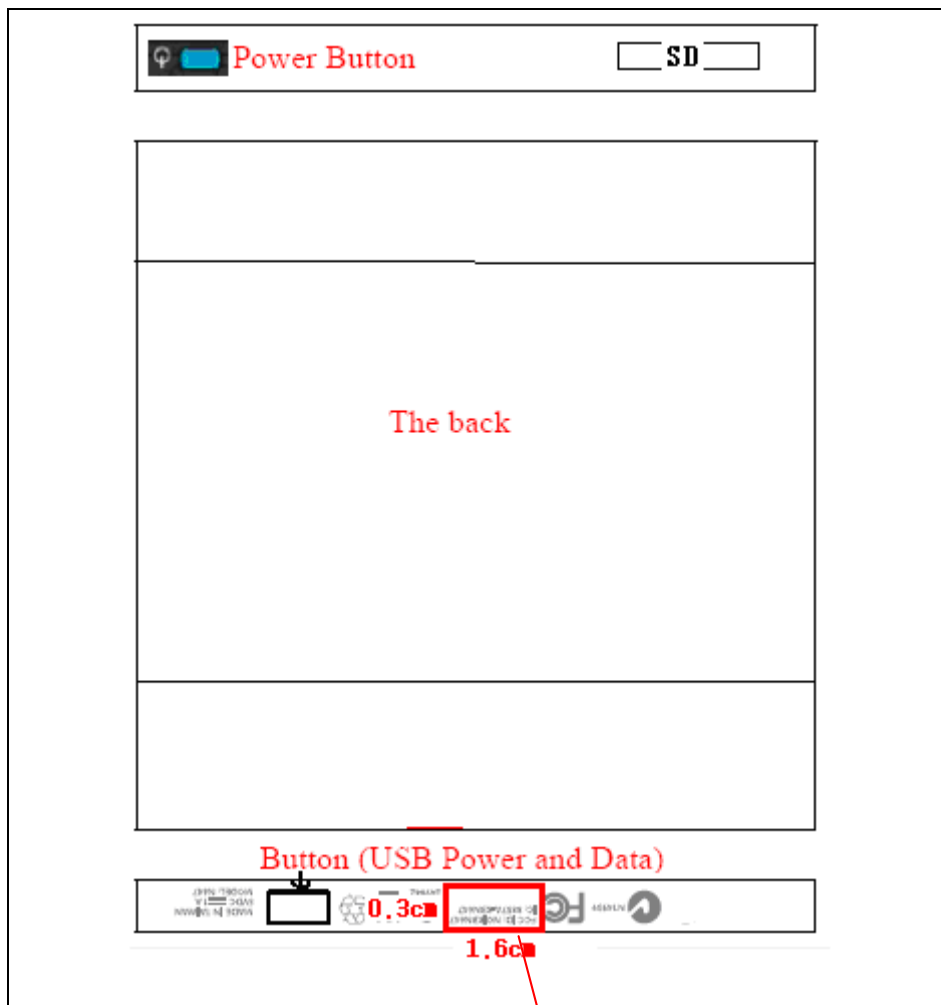

# FCC LABEL LOCATION

The label will be permanently affixed at a conspicuous location on the device.

FCC ID : NOIKBN647B

(Fig. 1) FCC ID: NOIKBN647B