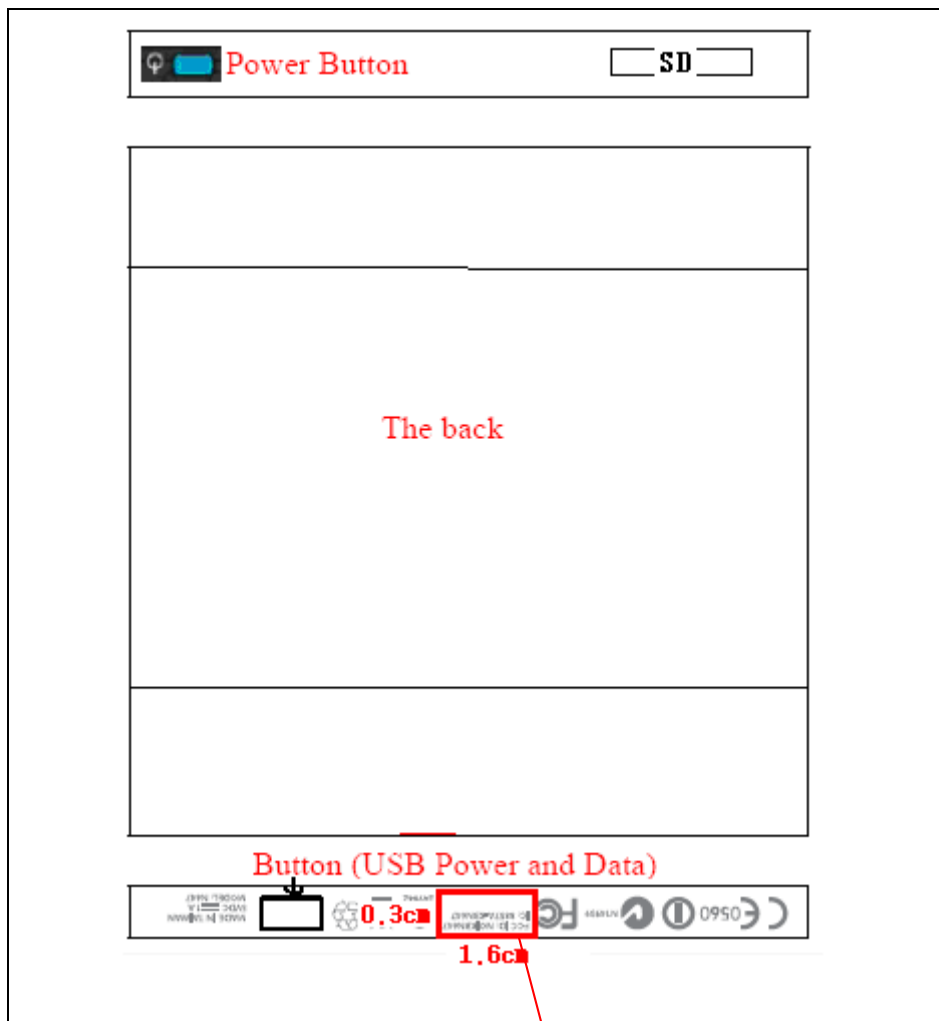

# FCC LABEL LOCATION

The label will be permanently affixed at a conspicuous location on the device.

FCC ID : NOIKBN647

(Fig. 1) FCC ID: NOIKBN647