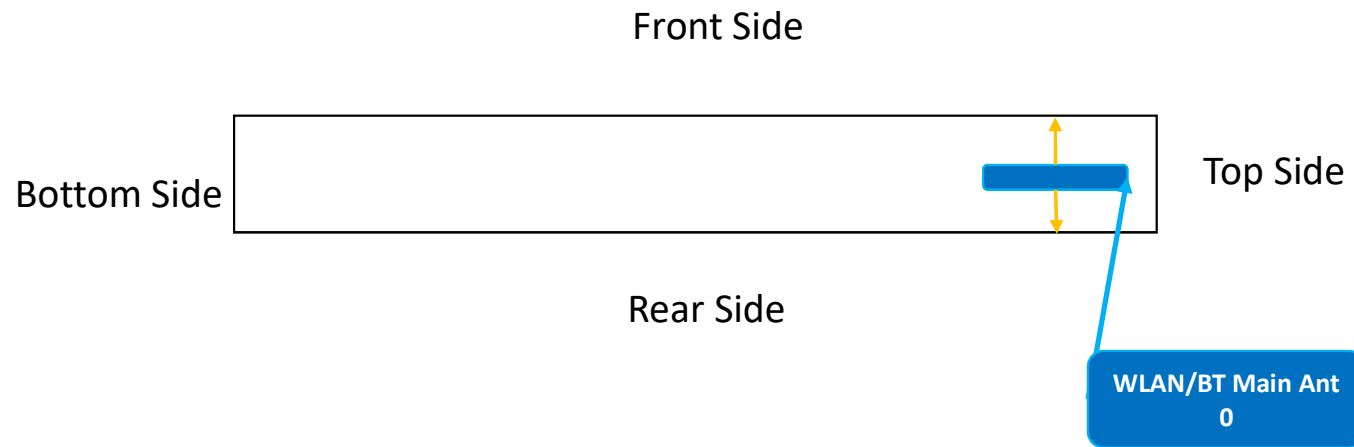

## Photographs of EUT Setup and Antenna Location

The photographs of EUT and setup for SAR testing are shown as follows.

### <Front Face View> Tablet

Antenna	To Top Side (mm)	To Bottom Side (mm)	To Left Side (mm)	To Right Side (mm)	Support Band
WLAN/BT Main Ant 0	4.19	186.79	182.74	3.60	WLAN/BT

### <Right Side View> Tablet

Antenna	To Front Side (mm)	To Rear Side (mm)	Support Band
WLAN/BT Main Ant 0	2.20	2.10	WLAN/BT

<Photographs of Body SAR Test Setup>

Rear Face of EUT Tested at 0 mm

Left Side of EUT Tested at 0 mm