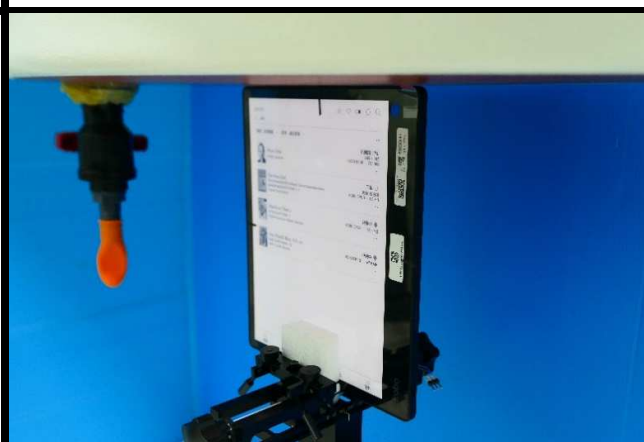

## Photographs of EUT Setup and Antenna Location

The photographs of EUT and setup for SAR testing are shown as follows.

### <Right Side View> Tablet

Antenna	To Front Side (mm)	To Rear Side (mm)	Support Band
WLAN/BT Main Ant 0	2.20	2.10	WLAN/BT

<Photographs of Body SAR Test Setup>

Rear Face of EUT Tested at 0 mm

Left Side of EUT Tested at 0 mm

Right Side of EUT Tested at 0 mm

Top Side of EUT Tested at 0 mm

Bottom Side of EUT Tested at 0 mm