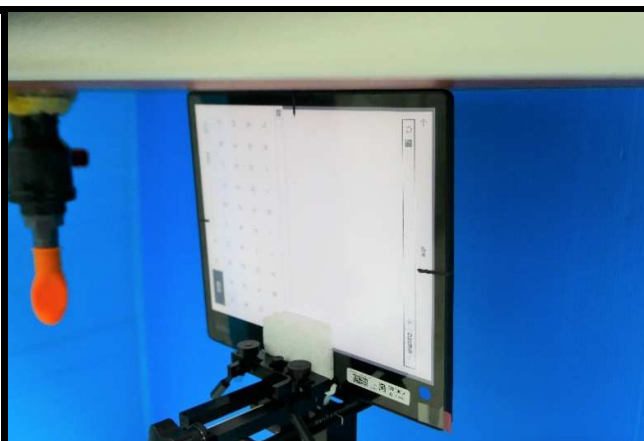

## Photographs of EUT Setup and Antenna Location

The photographs of EUT and setup for SAR testing are shown as follows.

### <Right Side View> Tablet

Antenna	To Front Side (mm)	To Rear Side (mm)	Support Band
WLAN/BT Main Ant 0	2.20	2.10	WLAN/BT

<Photographs of Body SAR Test Setup>

Rear Face of EUT Tested at 0 mm

Left Side of EUT Tested at 0 mm

Right Side of EUT Tested at 0 mm

Top Side of EUT Tested at 0 mm

Bottom Side of EUT Tested at 0 mm