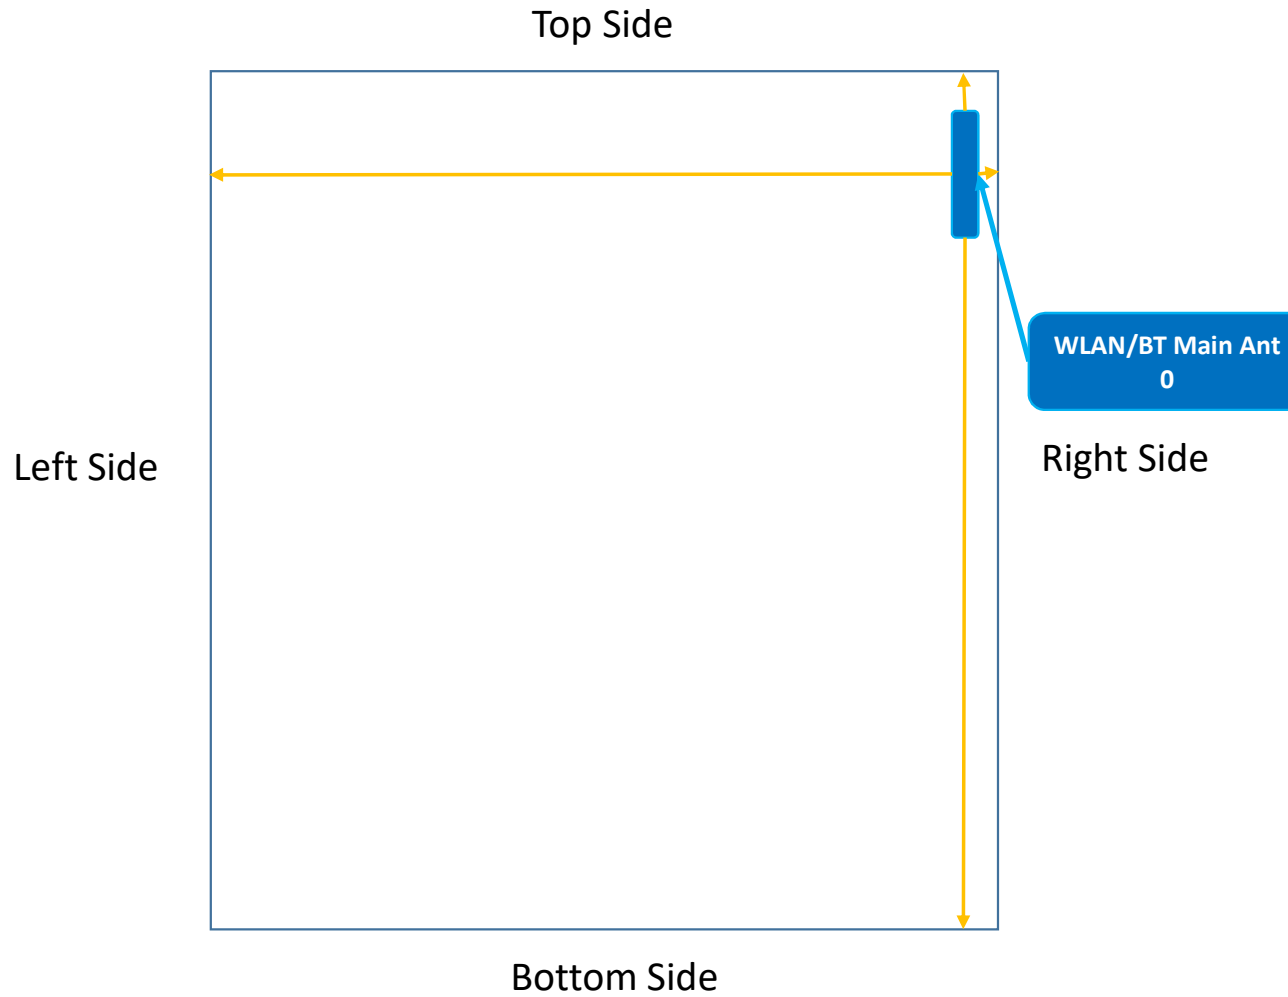

## Photographs of EUT Setup and Antenna Location

The photographs of EUT and setup for SAR testing are shown as follows.

### <Front Face View> Tablet

Antenna	To Top Side (mm)	To Bottom Side (mm)	To Left Side (mm)	To Right Side (mm)	Support Band
WLAN/BT Main Ant 0	4.19	186.79	182.74	3.60	WLAN/BT

### <Right Side View> Tablet

Antenna	To Front Side (mm)	To Rear Side (mm)	Support Band
WLAN/BT Main Ant 0	2.20	2.10	WLAN/BT

<Photographs of Body SAR Test Setup>

Rear Face of EUT Tested at 0 mm

Left Side of EUT Tested at 0 mm

Right Side of EUT Tested at 0 mm

Top Side of EUT Tested at 0 mm

Bottom Side of EUT Tested at 0 mm