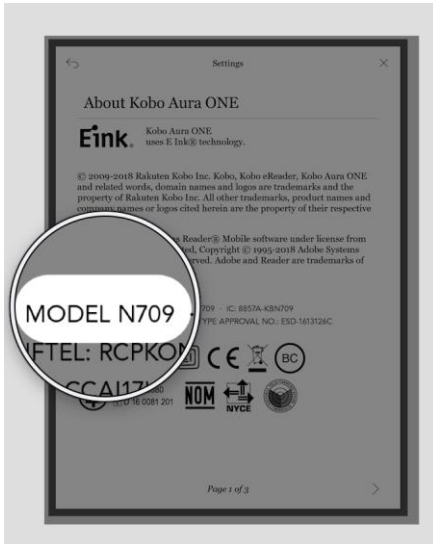

Find your Kobo eReader model name and number

Not sure which eReader you have? Find your eReader model number and name in the Settings menu.

1. Go to your Home screen.
2. Tap the **More** icon at the bottom of the screen.
3. Tap **Settings**.
4. Tap **About** <your eReader name> at the bottom of the menu.

Your eReader's name appears at the very bottom of the list.

5. Look for your model number on the About screen.

About Kobo

E Ink® Kobo uses E Ink® technology.

© 2009-2022 Rakuten Kobo Inc. Kobo, Kobo eReader, Kobo and related words, domain names and logos are trademarks and the property of Rakuten Kobo Inc. All other trademarks, product names and company names or logos cited herein are the property of their respective owners.