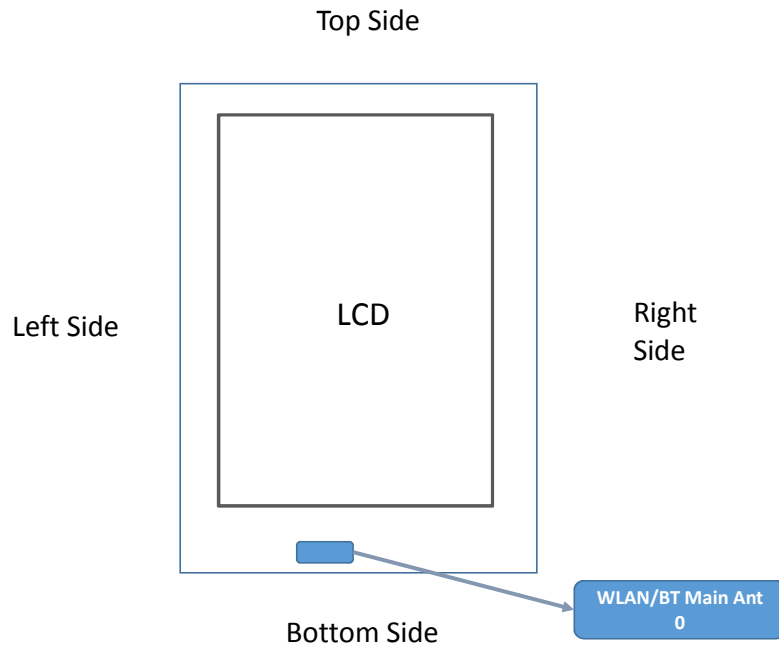

Photographs of EUT Setup and Antenna Location

The photographs of EUT and setup for SAR testing are shown as follows.

<Front Face View> Tablet

Antenna	To Top Side	To Bottom Side	To Left Side	To Right Side
	(mm)	(mm)	(mm)	(mm)
WLAN/BT Main Ant 0	153.73	3.53	46.74	62.07

<Right Side View> Tablet

Antenna	To Front Side	To Rear Side
	(mm)	(mm)
WLAN/BT Main Ant 0	5.35	3.16

<Photographs of Body SAR Test Setup>