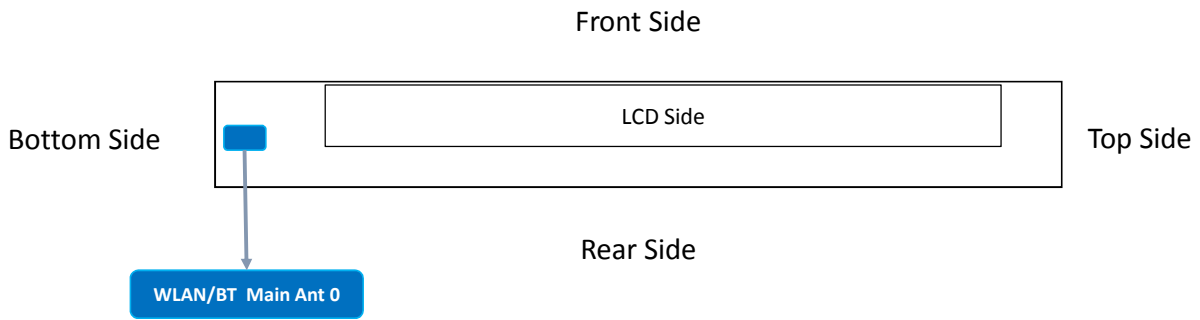

Photographs of EUT Setup and Antenna Location

The photographs of EUT and setup for SAR testing are shown as follows.

<Front Face View> Tablet

Antenna	To Top Side	To Bottom Side	To Left Side	To Right Side
	(mm)	(mm)	(mm)	(mm)
WLAN/BT Main Ant 0	153.73	3.53	46.74	62.07

<Right Side View> Tablet

Antenna	To Front Side	To Rear Side
	(mm)	(mm)
WLAN/BT Main Ant 0	5.35	3.16

<Photographs of Body SAR Test Setup>