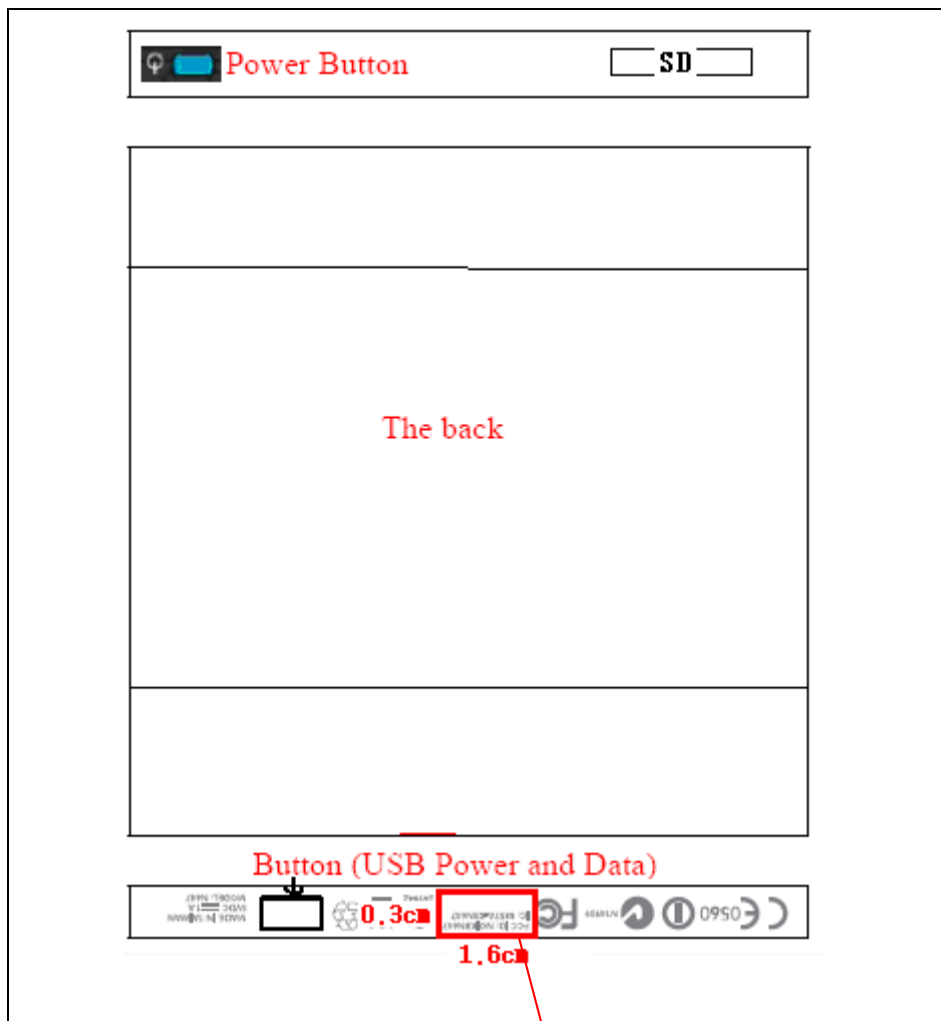

FCC LABEL LOCATION

The label will be permanently affixed at a conspicuous location on the device.

FCC ID : NOIKBN289

(Fig. 1) FCC ID: NOIKBN289