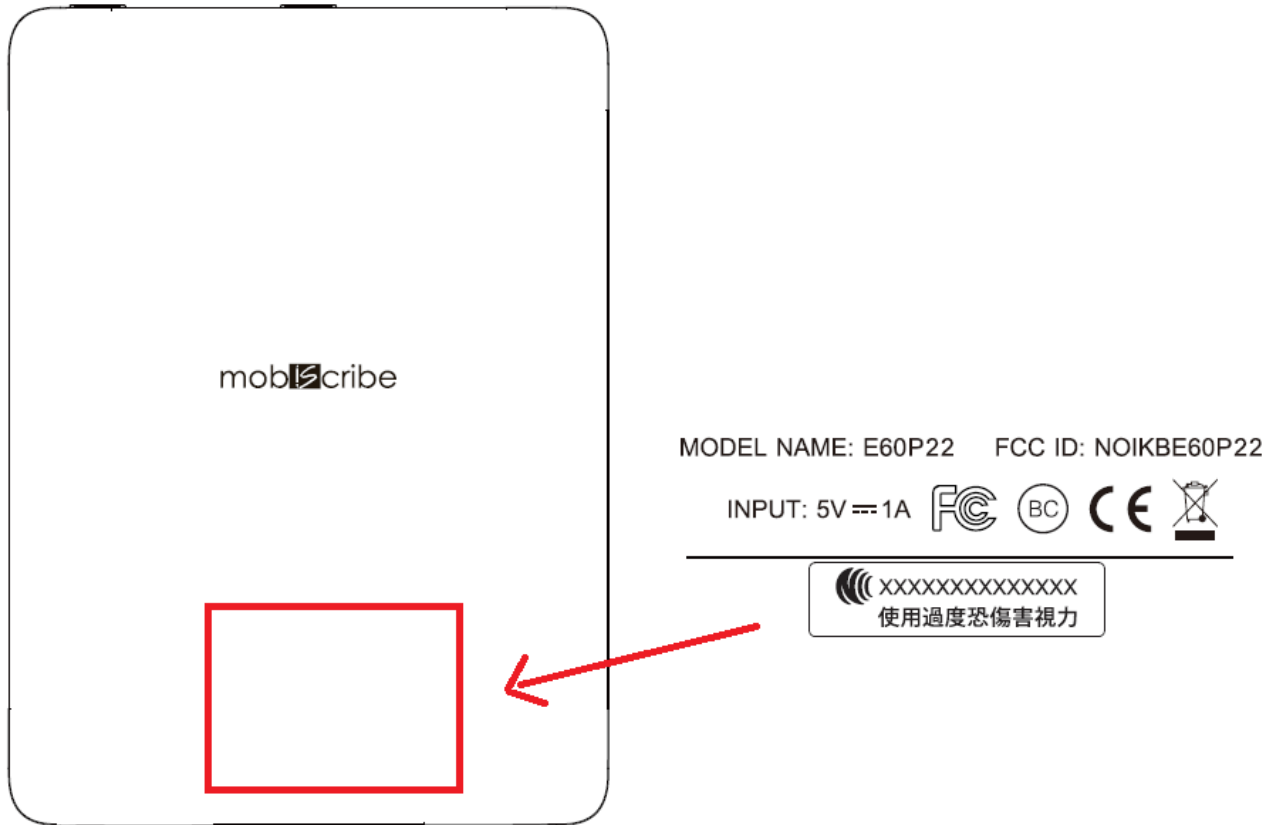

# LABEL & Label LOCATION

The label will be permanently affixed at a conspicuous location on the device.

FCC ID: NOIKBE60P22