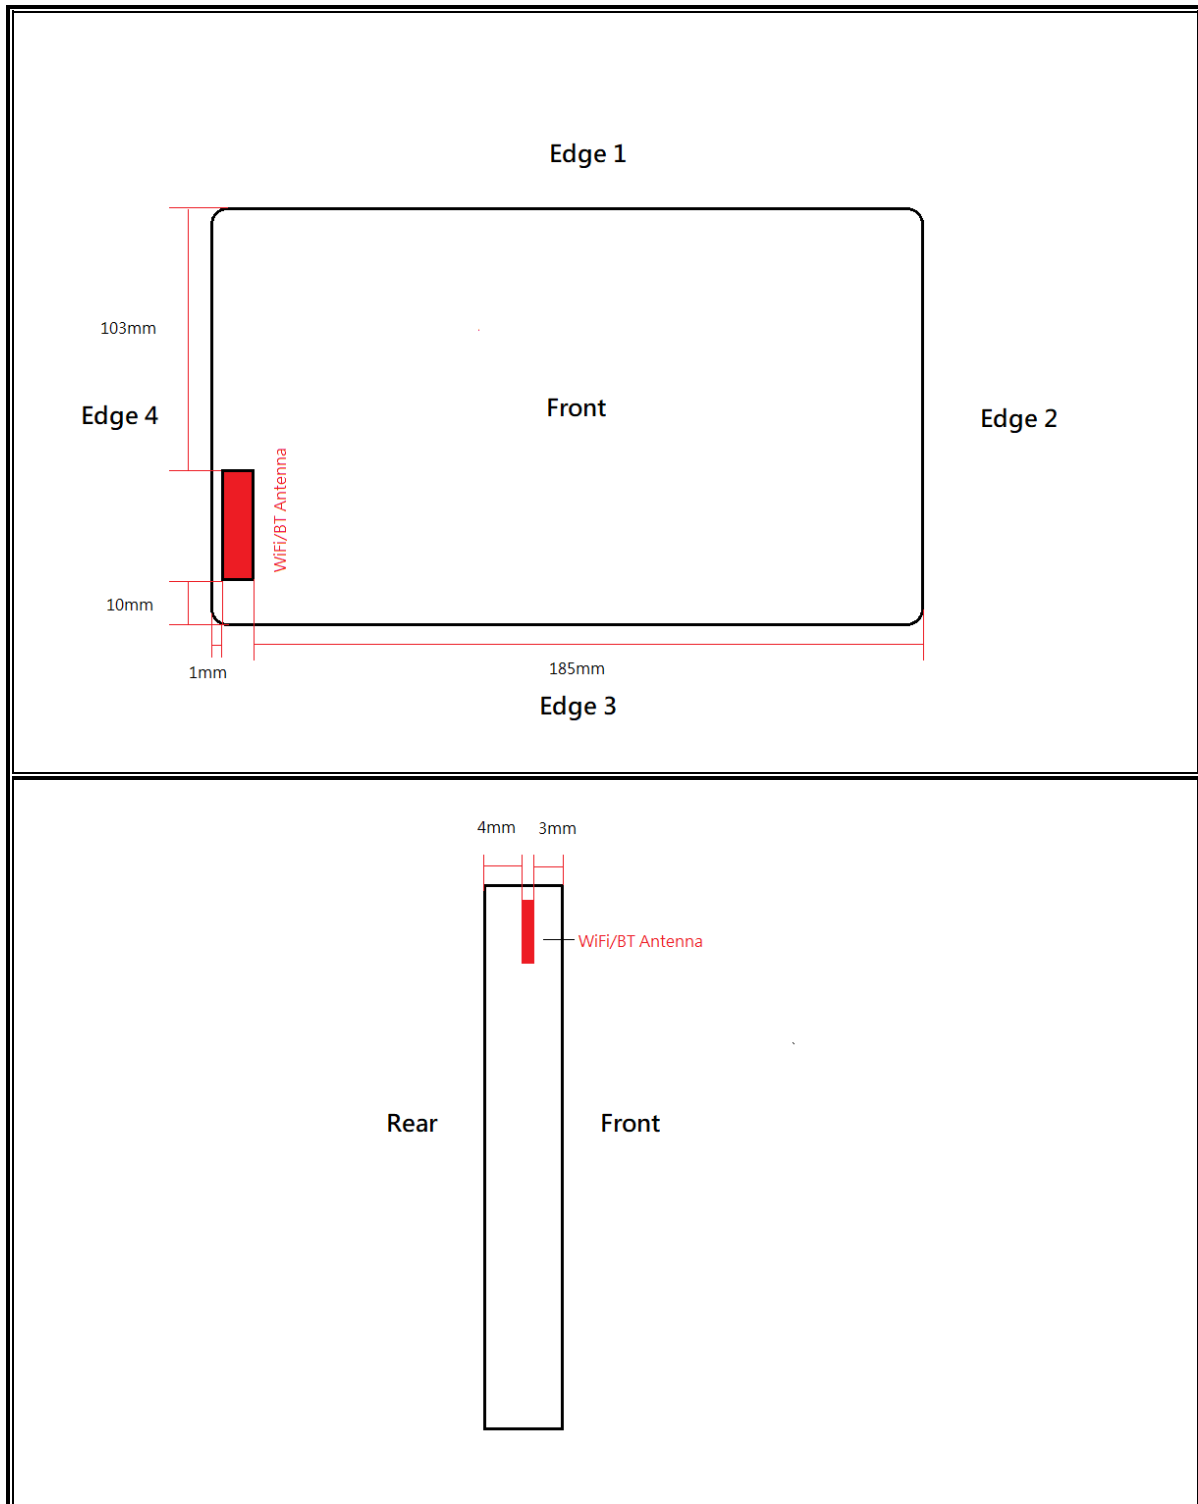

## ANTENNA LOCATION

Product Name: 7.8" Digital Reader

## SETUP PHOTOS

Product Name: 7.8" Digital Reader

Edge 3\_0mm

Edge 4\_0mm

### Product Name: 7.8" Digital Reader

Front View

Rear View