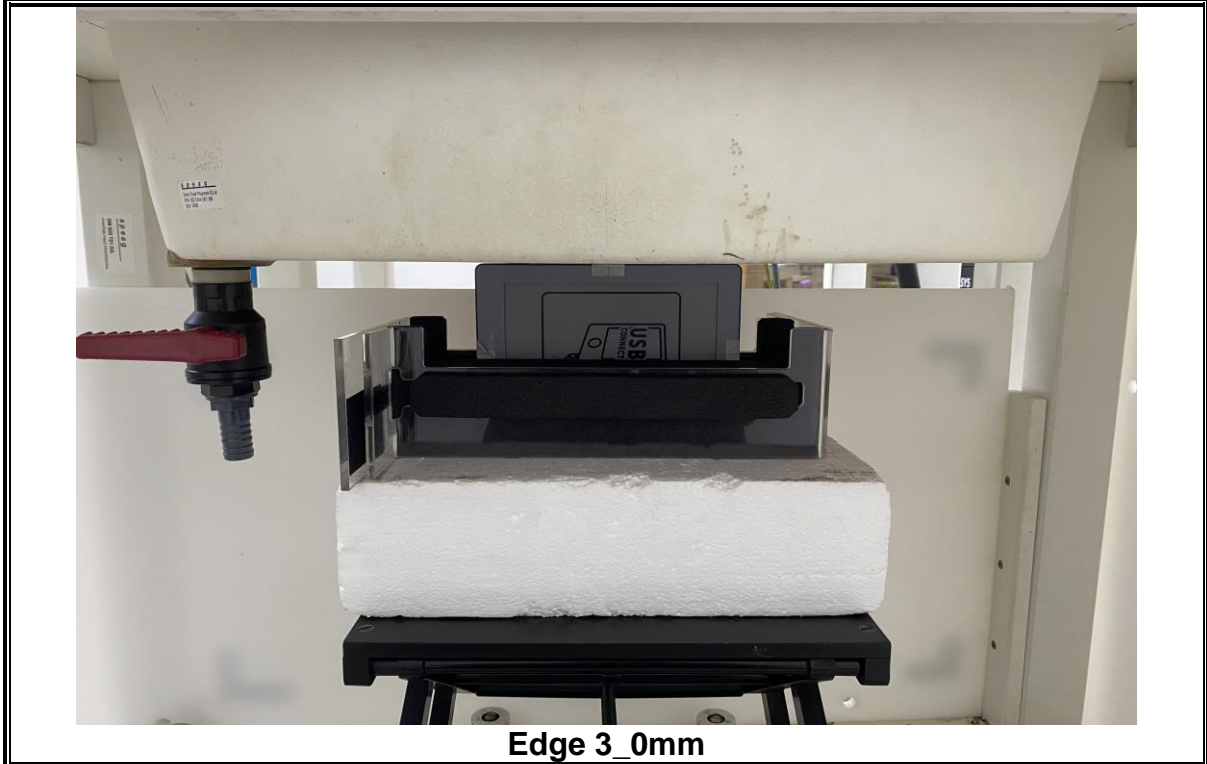

ANTENNA LOCATION

Product Name: 7.8" Digital Note Pad

SETUP PHOTOS

Product Name: 7.8" Digital Note Pad

EUT

Product Name: 7.8" Digital Note Pad

Front View

Rear View