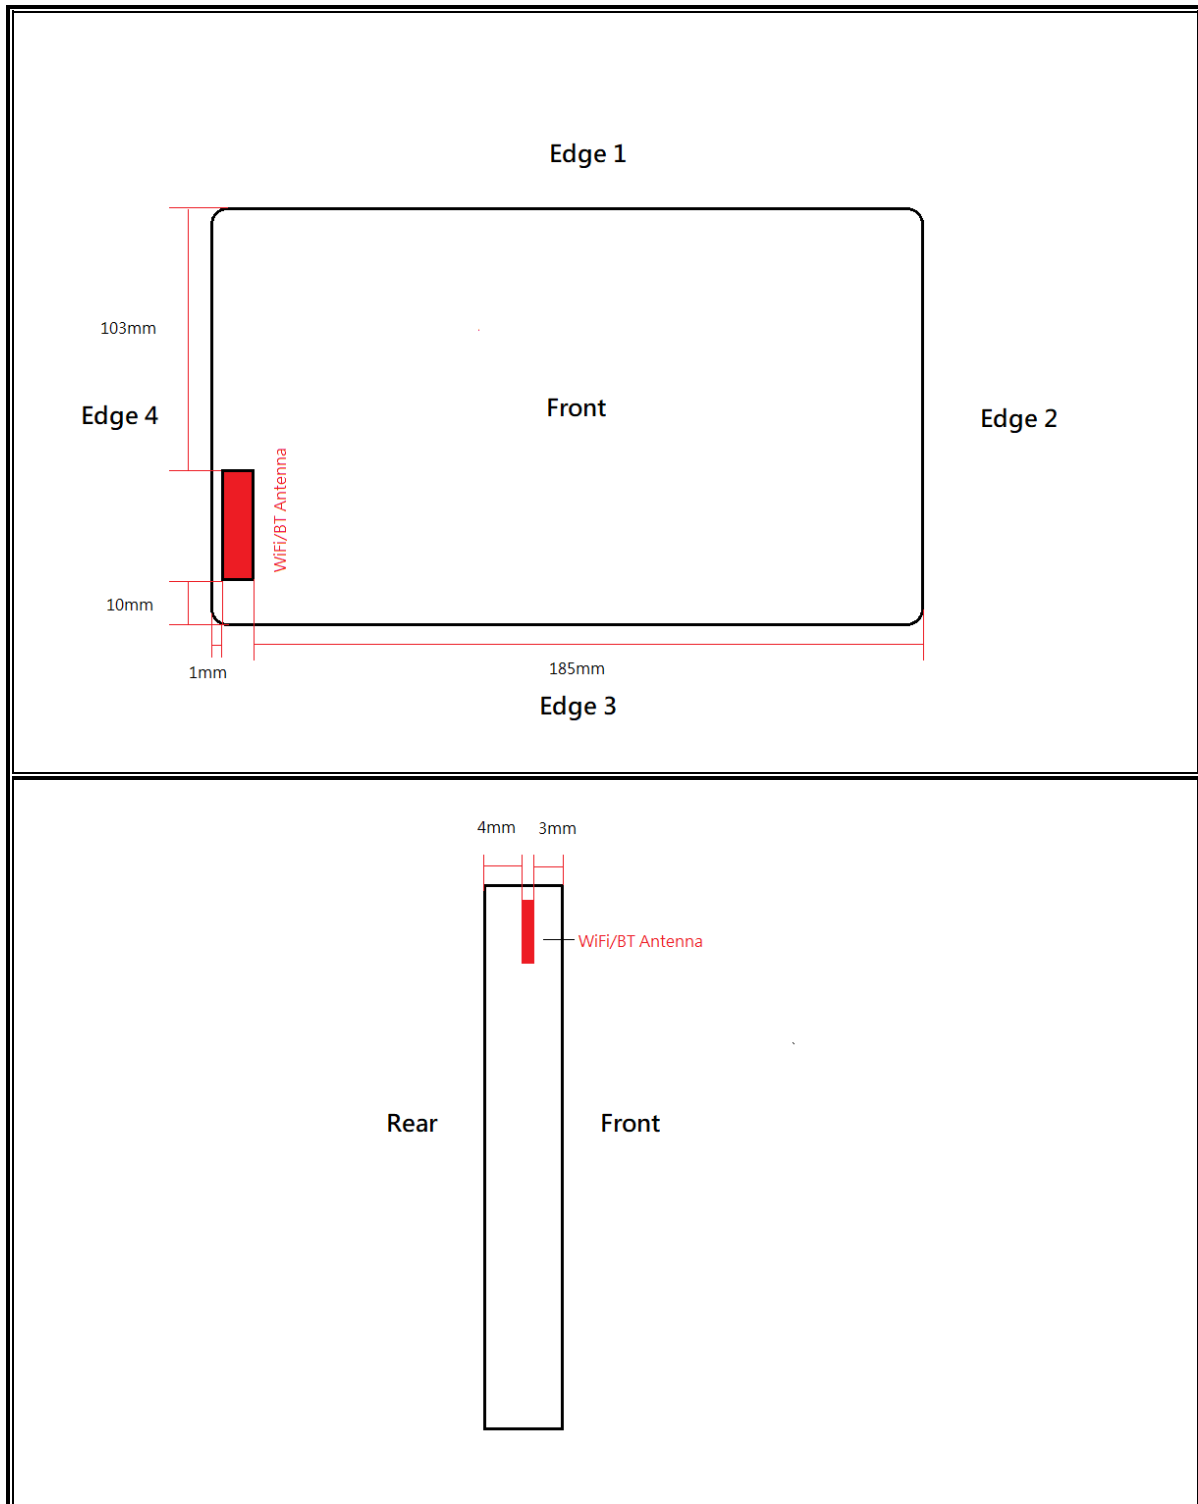

ANTENNA LOCATION

Product Name: 7.8" Digital Note Pad

SETUP PHOTOS

Product Name: 7.8" Digital Note Pad

EUT

Product Name: 7.8" Digital Note Pad

Front View

Rear View