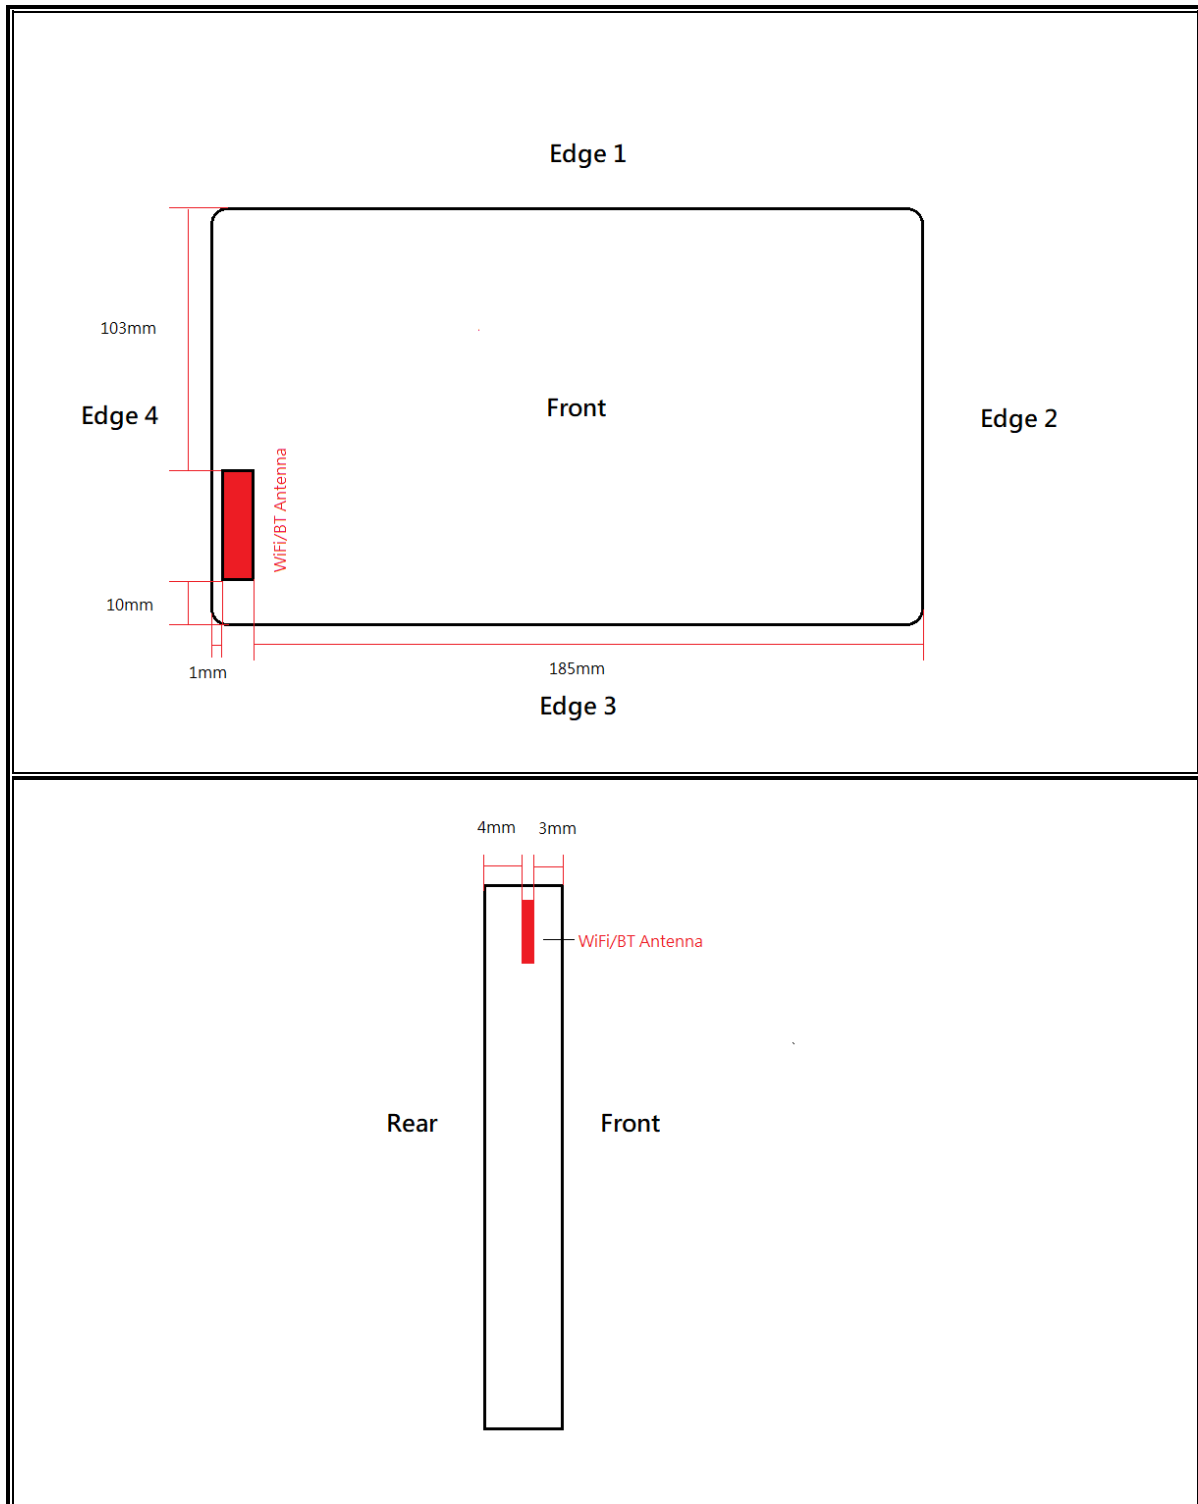

## ANTENNA LOCATION

Product Name: 7.8" Color Digital Note Pad

## SETUP PHOTOS

Product Name: 7.8" Color Digital Note Pad

### Product Name: 7.8" Color Digital Note Pad

Front View

Rear View