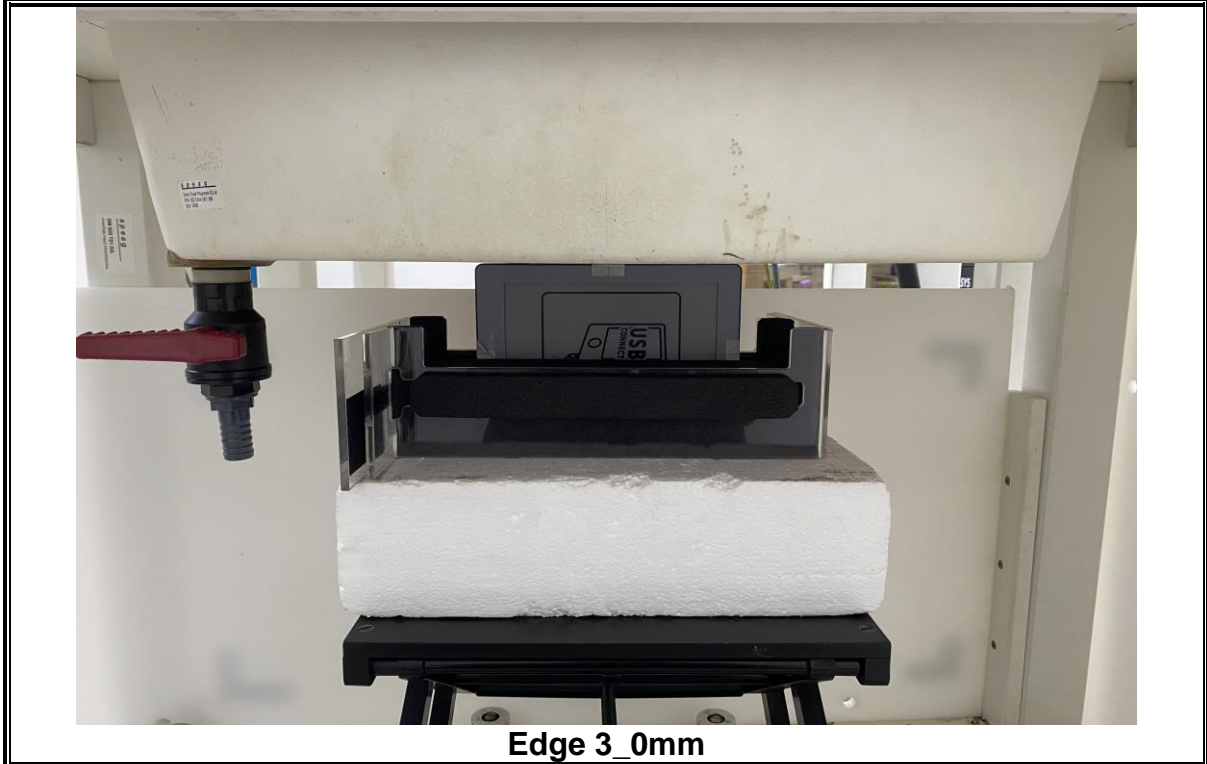

## ANTENNA LOCATION

Product Name: 7.8" Color Digital Note Pad

## SETUP PHOTOS

Product Name: 7.8" Color Digital Note Pad

### Product Name: 7.8" Color Digital Note Pad

Front View

Rear View