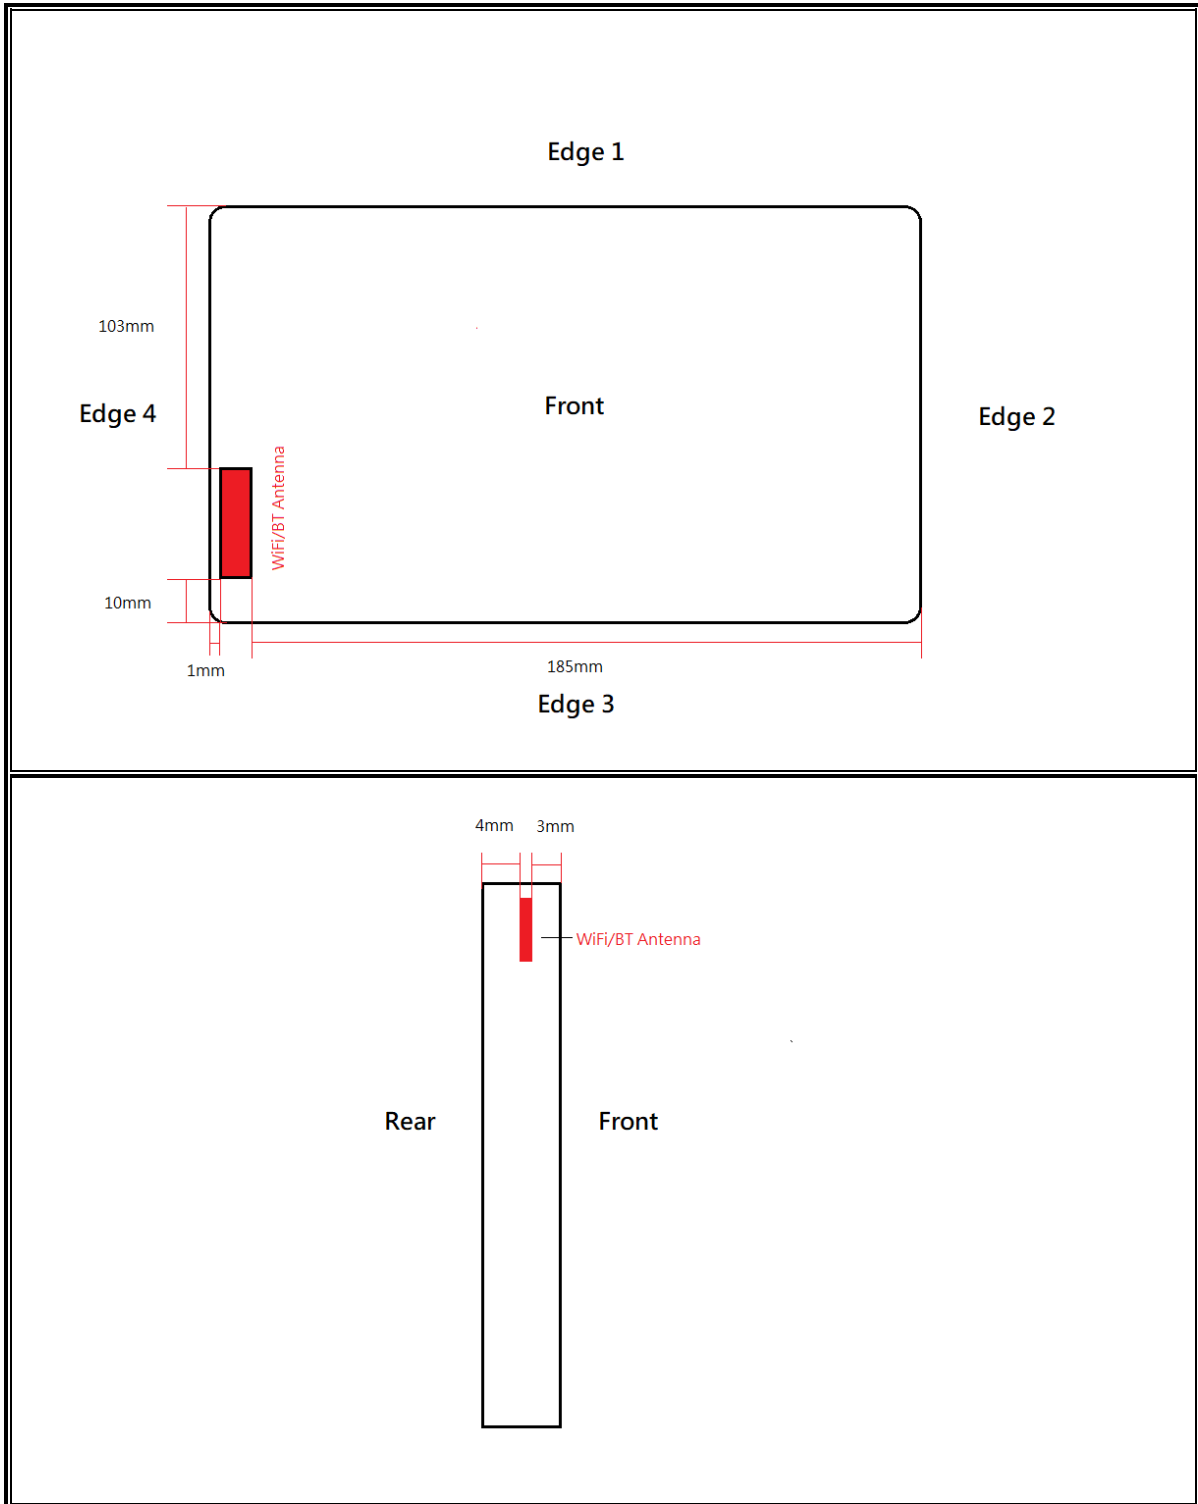

ANTENNA LOCATION

Product Name: 7.8" Color Digital Reader

SETUP PHOTOS

Product Name: 7.8" Color Digital Reader

Edge 3_0mm

Edge 4_0mm

EUT

Product Name: 7.8" Color Digital Reader

Front View

Rear View