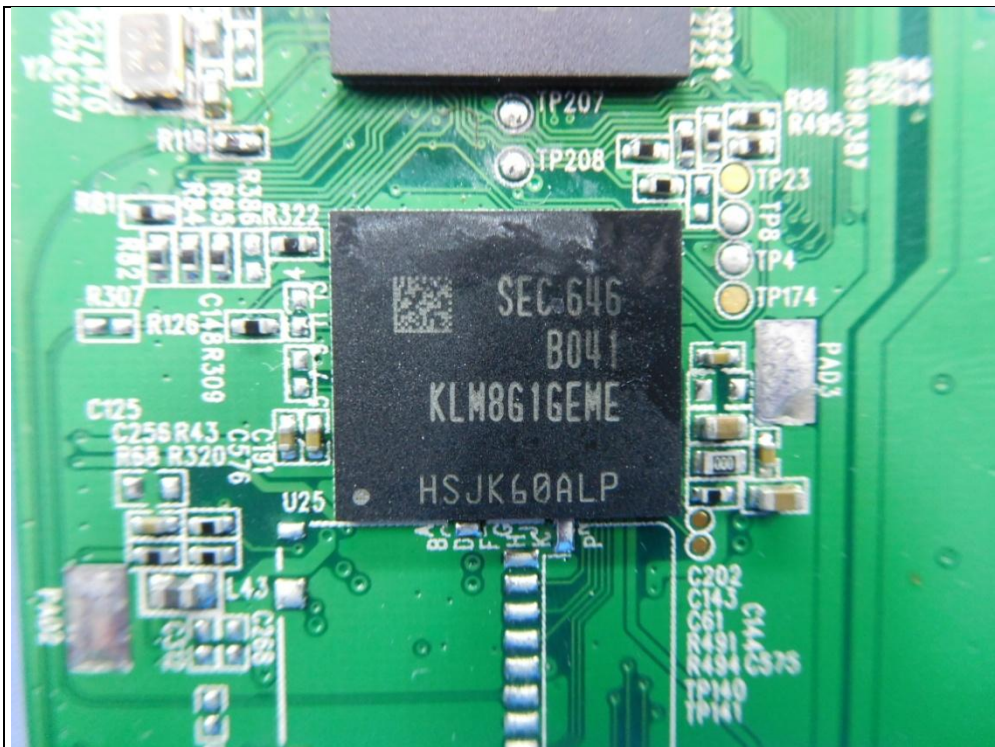

EUT with CPU (Mode : I.MX6SL)

EUT with CPU (Mode : I.MX6SLL)