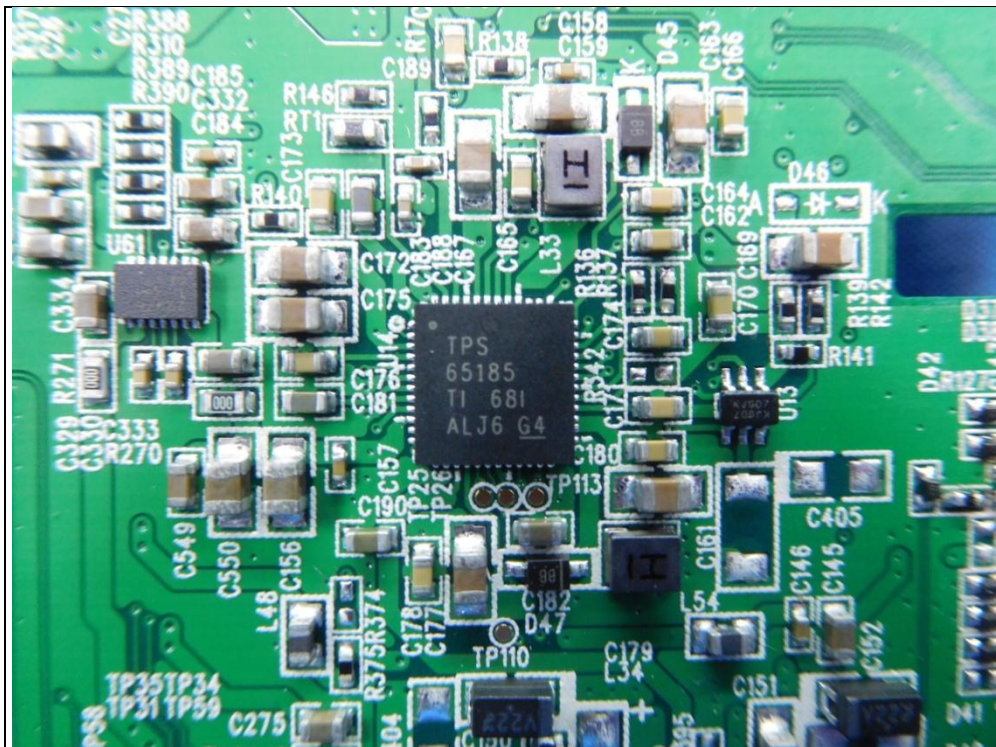

EUT with CPU (Mode : I.MX6SL)

EUT with CPU (Mode : I.MX6SLL)