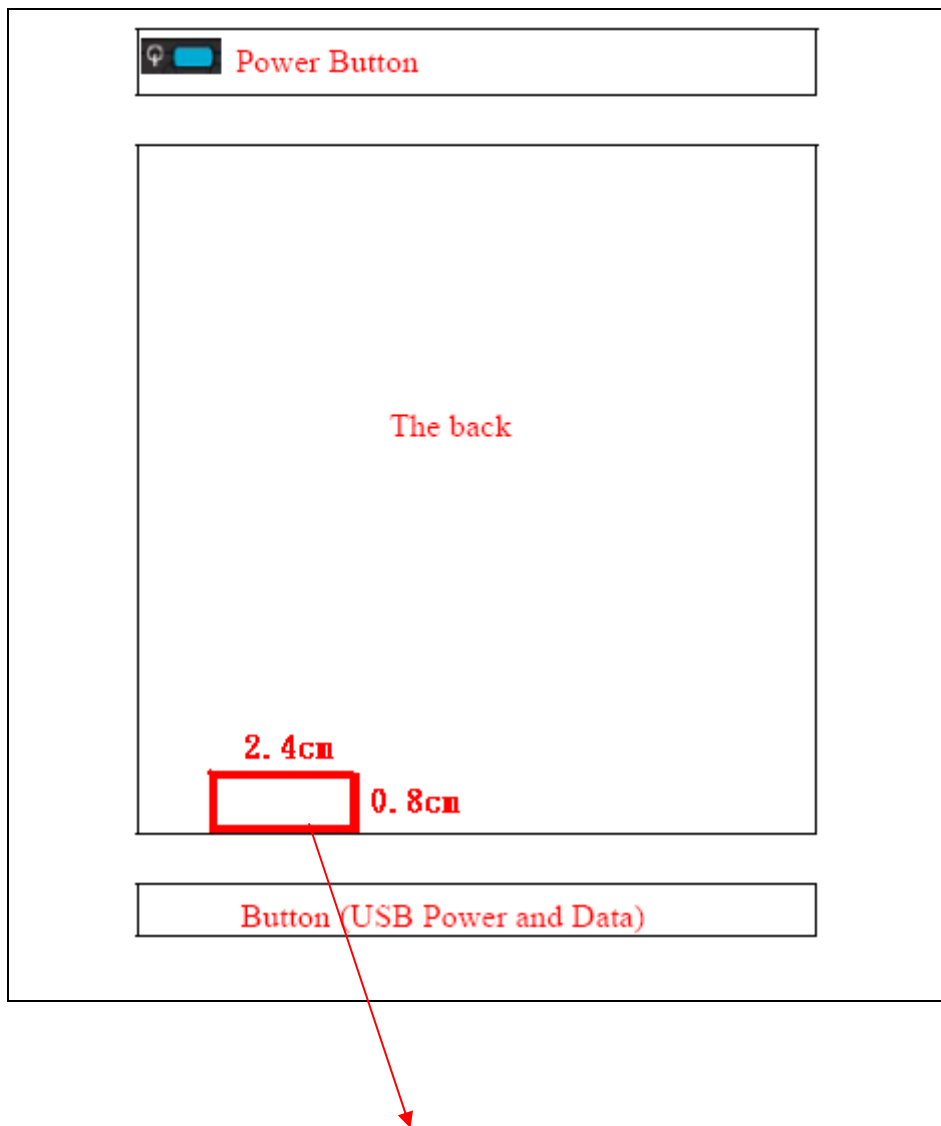

FCC LABEL LOCATION

The label will be permanently affixed at a conspicuous location on the device.

FCC ID : NOIE60822