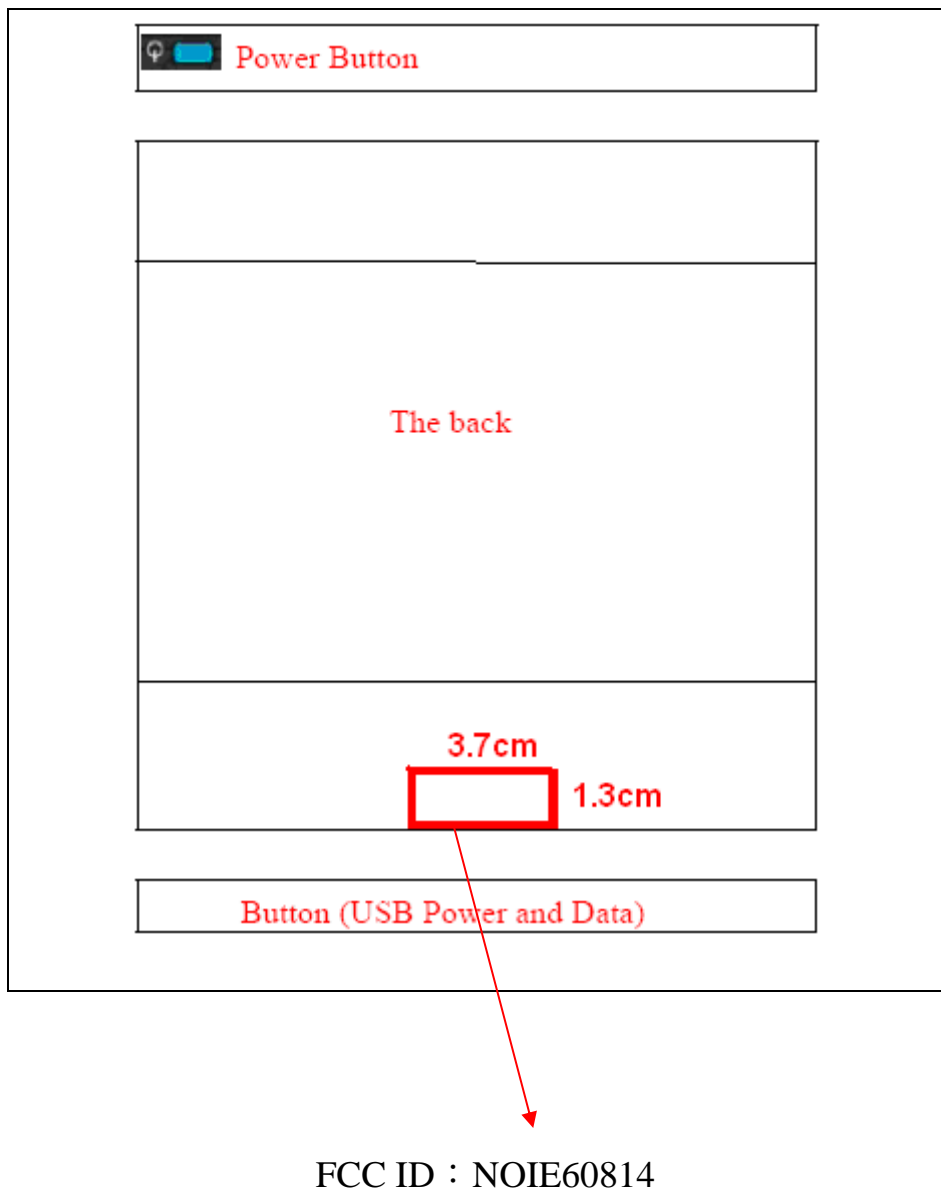

FCC LABEL LOCATION

The label will be permanently affixed at a conspicuous location on the device.

(Fig. 1) FCC ID: NOIE60814