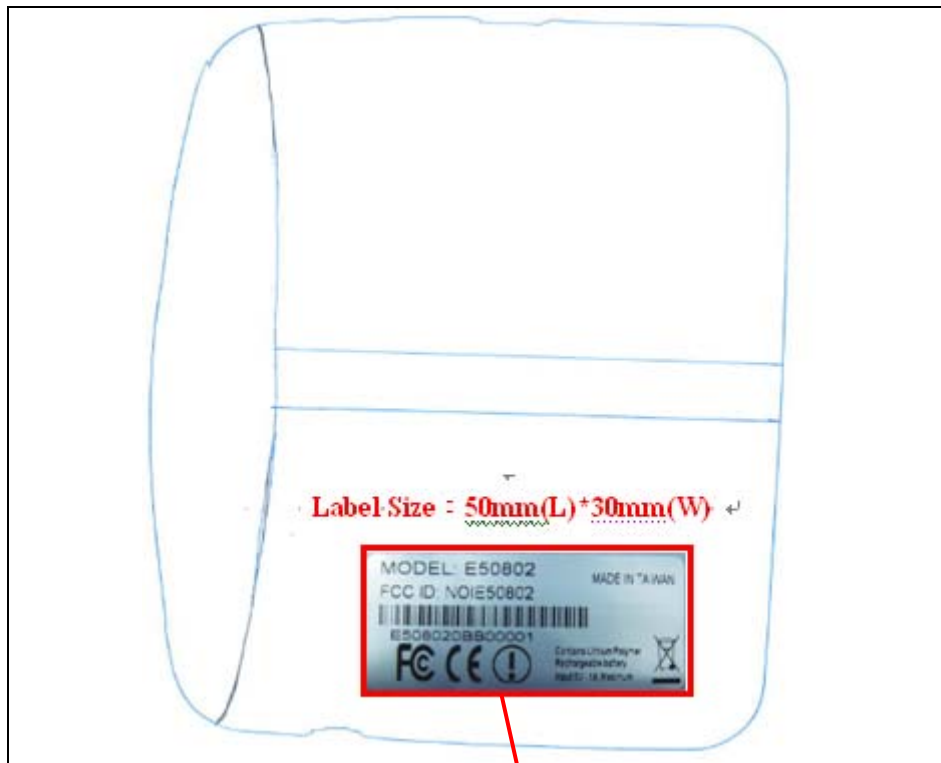

## FCC LABEL LOCATION

The label will be permanently affixed at a conspicuous location on the device.

FCC ID

(Fig. 1) FCC ID : NOIE50802