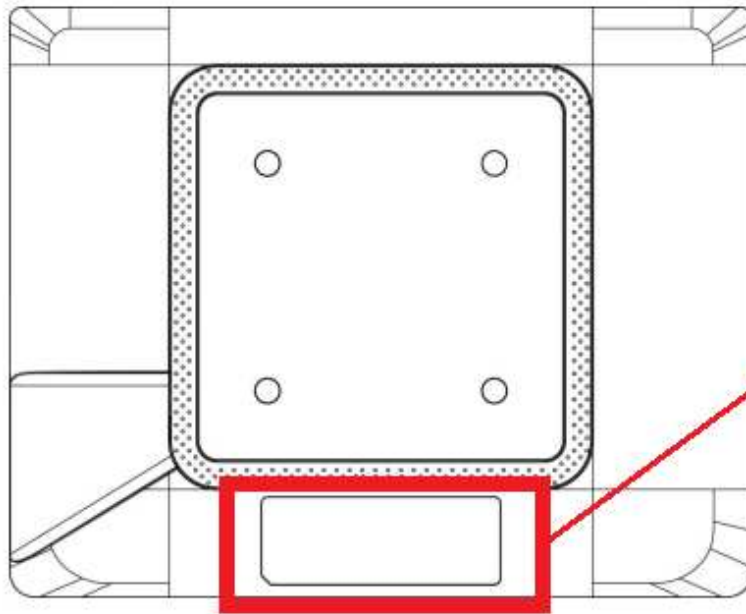

LABEL & Label LOCATION

The label will be permanently affixed at a conspicuous location on the device.

SABLE

9.7" Digital Signage

9.7吋電子紙看板

Model: S97407

Input/輸入電源: 5V  1.5A

Made in Taiwan (台灣製造)