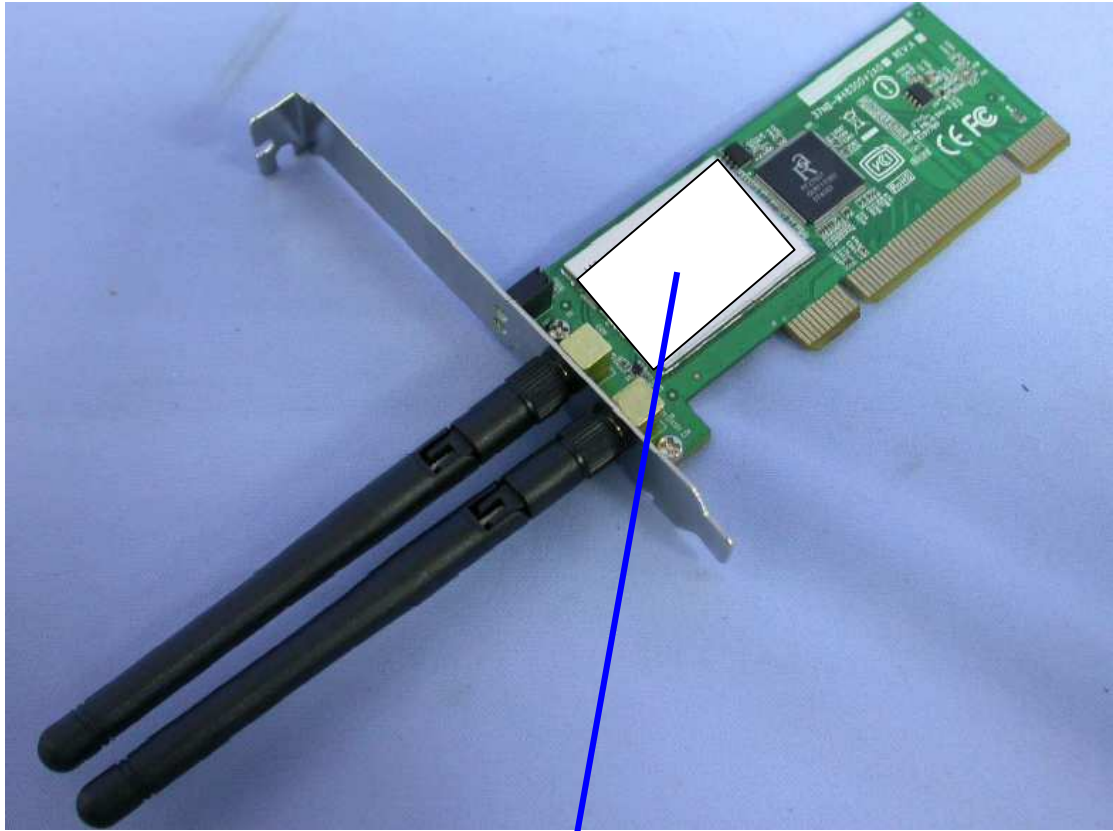

FCC ID Label\_Location

**Wireless 802.11n PCI Card**  
Model Name: **W483**  
FCC ID: **NOI-W483**

S / N: W48306160001

CE I FC 

Size: 39\*28mm