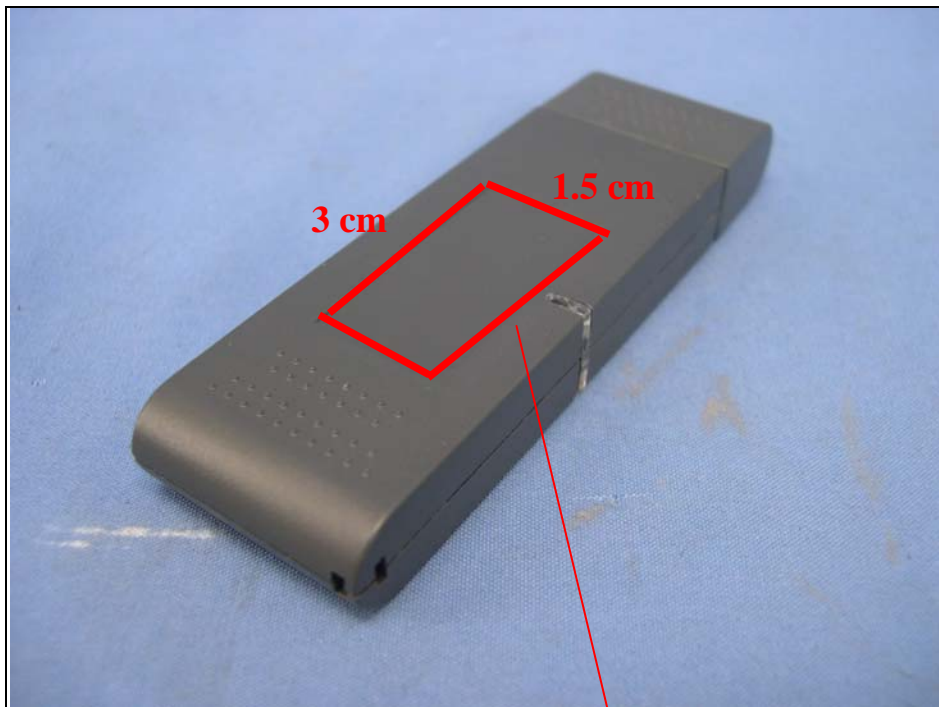

FCC LABEL LOCATION

The label will be permanently affixed at a conspicuous location on the device.

FCC ID : NOI-W473

(Fig. 1) FCC ID: NOI-W473