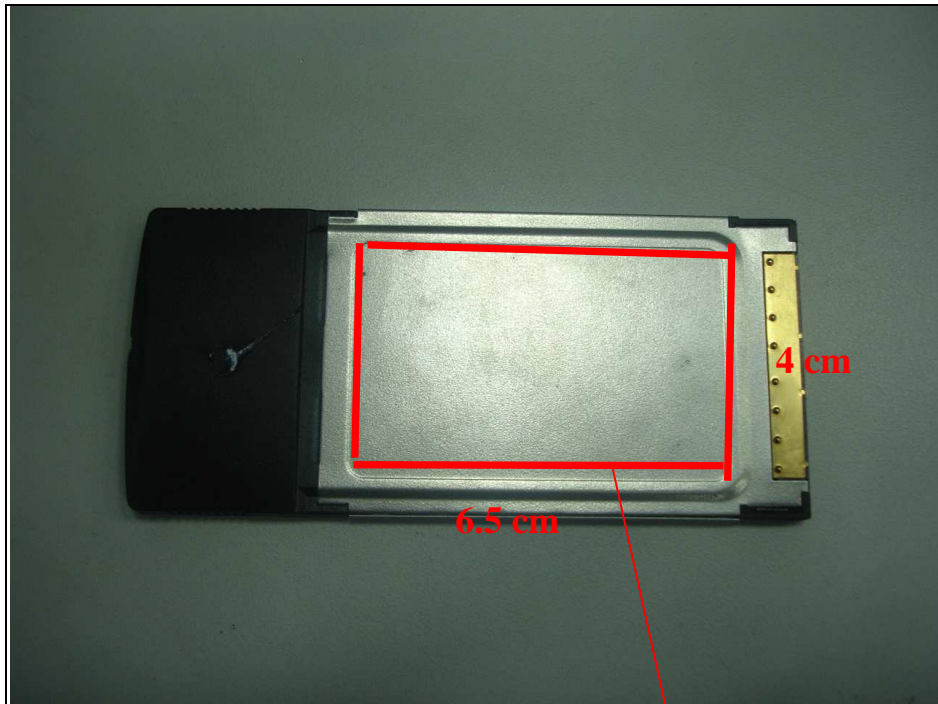

FCC LABEL LOCATION

The label will be permanently affixed at a conspicuous location on the device.

FCC ID : NOI-W463

(Fig. 1) FCC ID: NOI-W463