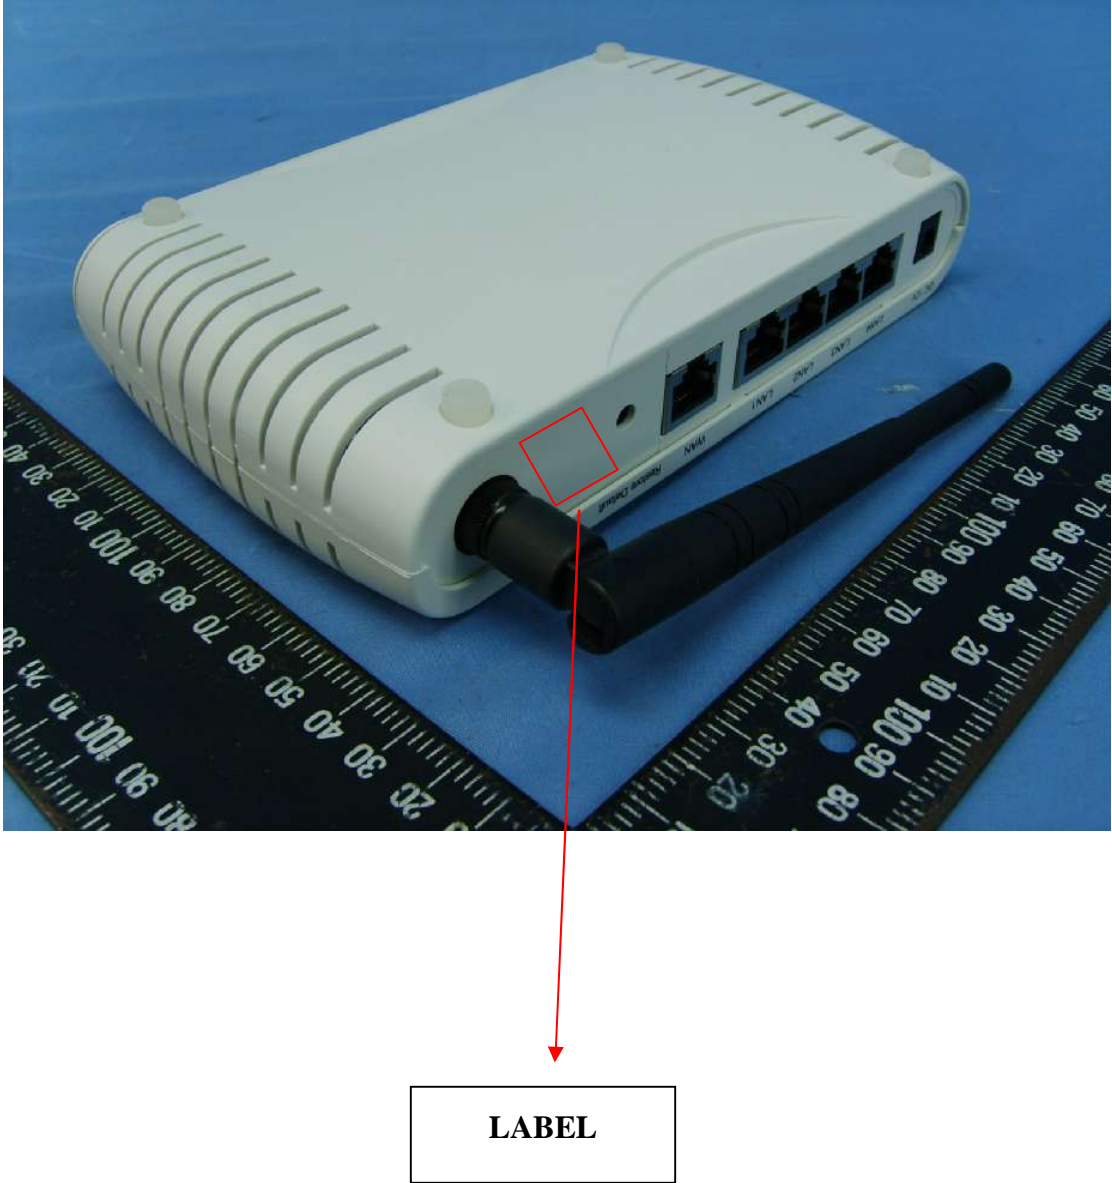

# FCC LABEL LOCATION

The label will be permanently affixed at a conspicuous location on the device.

(Fig.1) FCC ID: NOI-W441