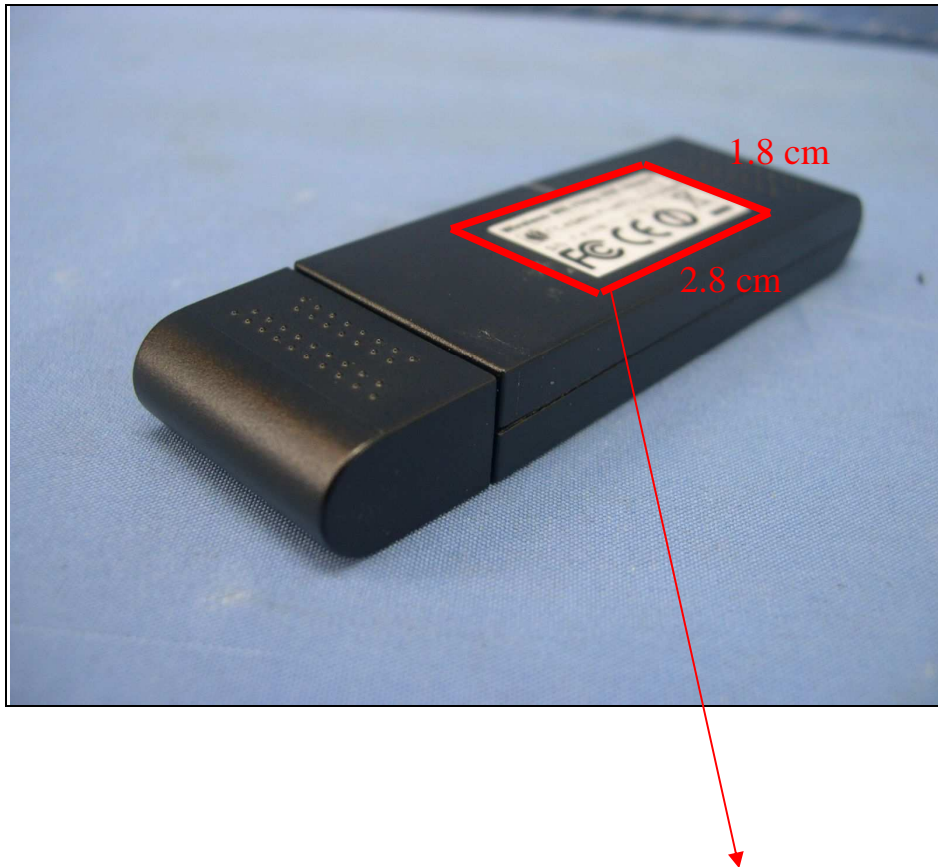

FCC LABEL LOCATION

The label will be permanently affixed at a conspicuous location on the device.

FCC ID : NOI-W420B

(Fig. 1) FCC ID: NOI-W420B