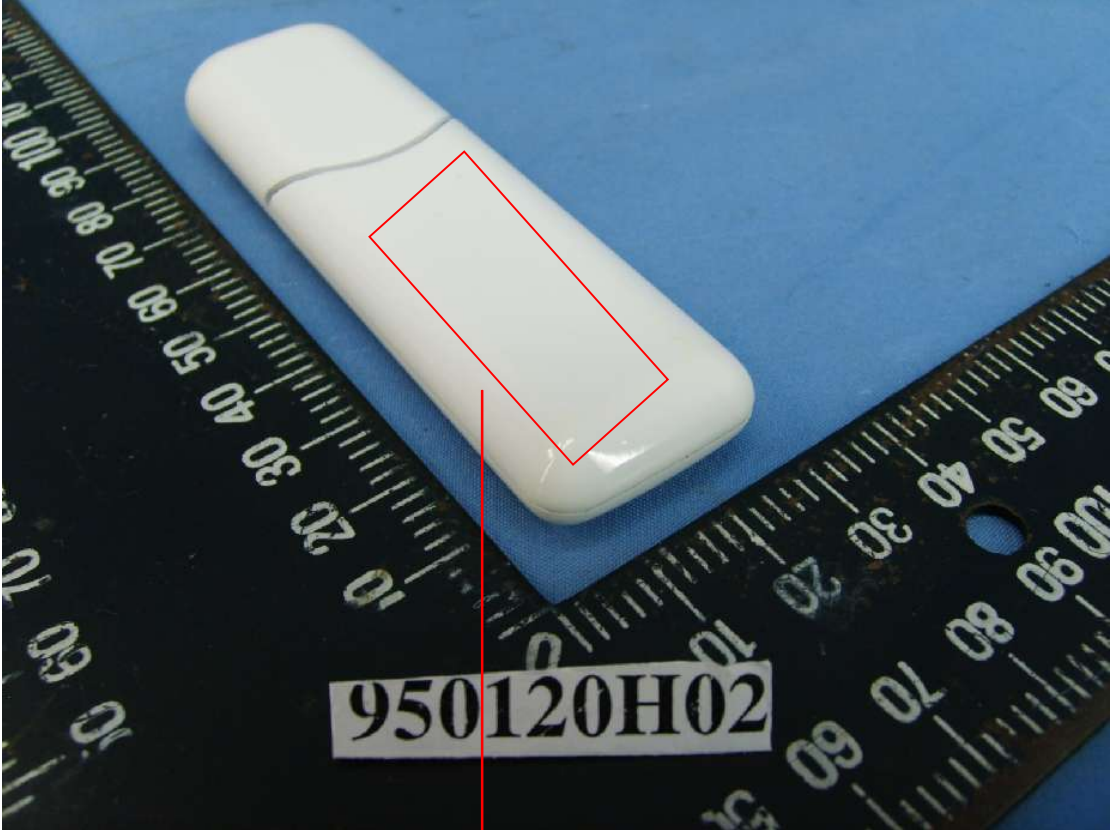

# FCC LABEL LOCATION

The label will be permanently affixed at a conspicuous location on the device.

**LABEL**

(Fig.1) FCC ID: NOI-W420