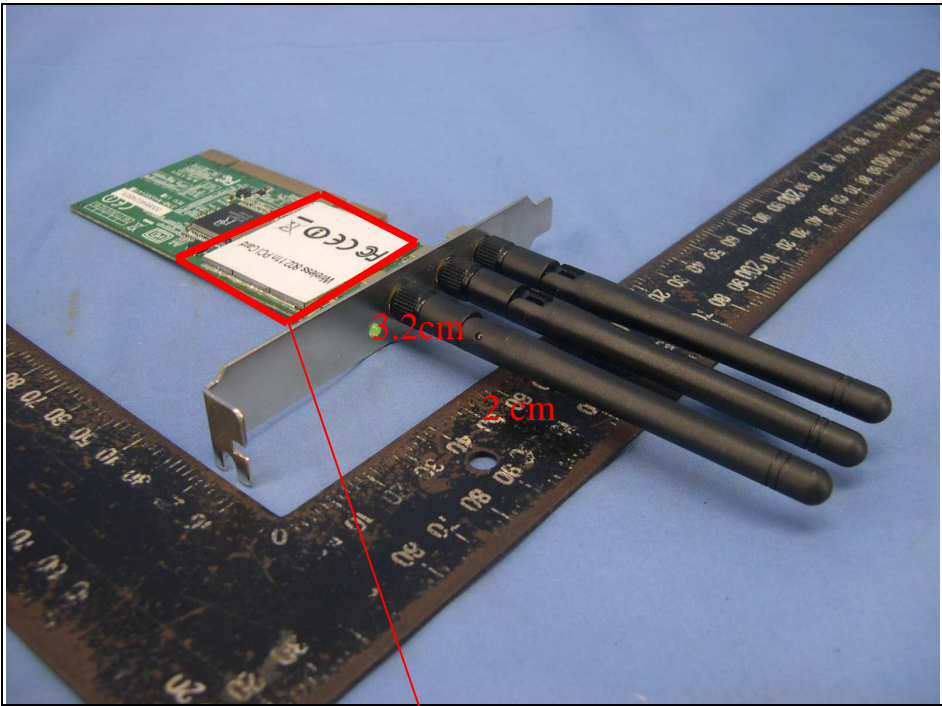

FCC LABEL LOCATION

The label will be permanently affixed at a conspicuous location on the device.

FCC Label NOI-W403