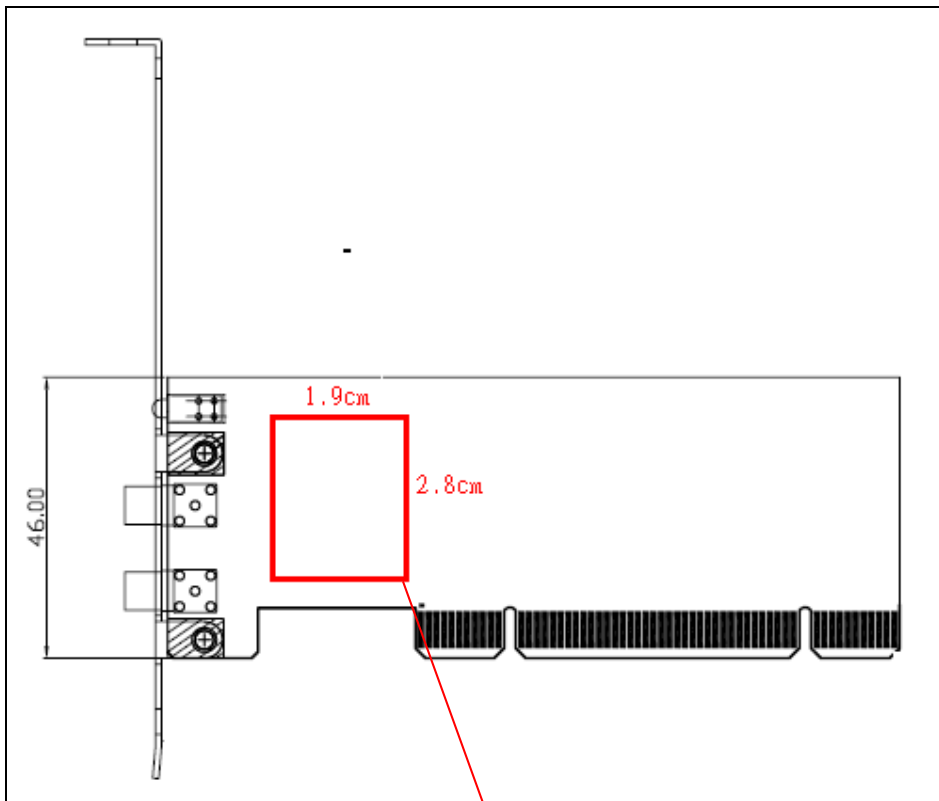

## FCC LABEL LOCATION

The label will be permanently affixed at a conspicuous location on the device.

FCC ID : NOI-W301

(Fig. 1) FCC ID: NOI-W301