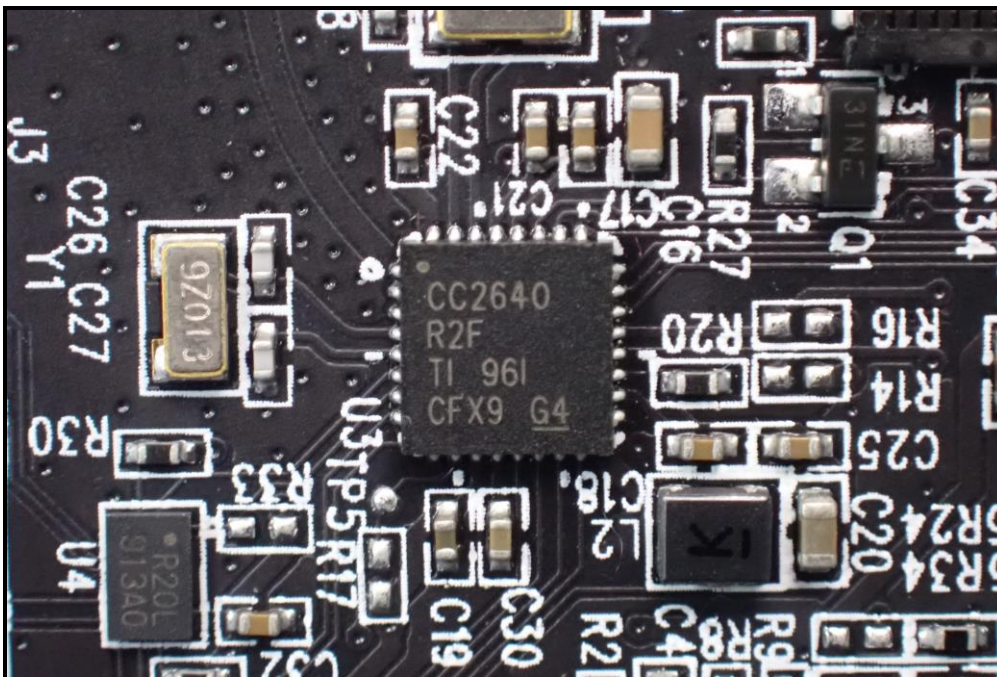

CONSTRUCTION PHOTOS OF EUT

Antenna
For Bluetooth used

For NFC (Passive) used

For RFID (Passive) used