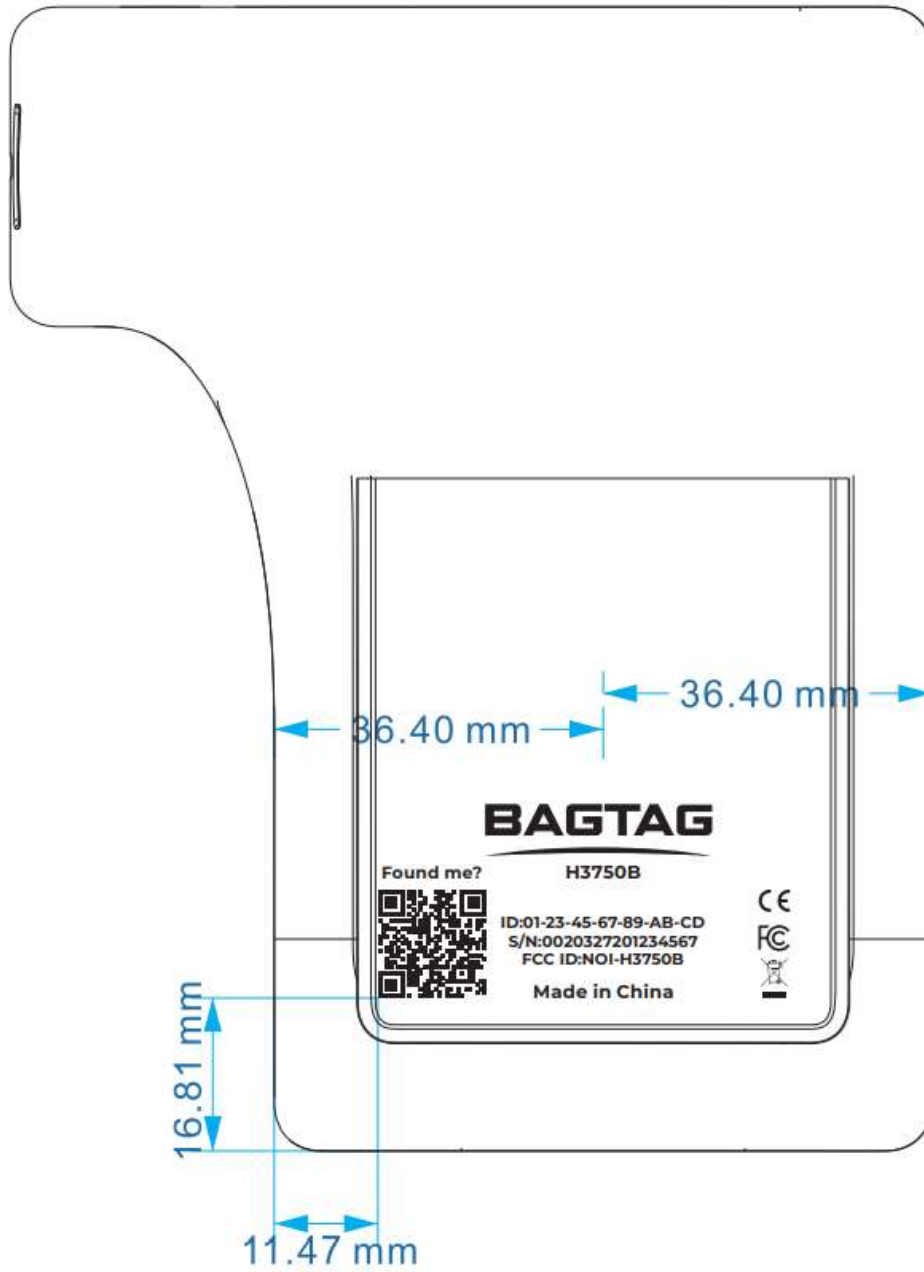

## Label and Label Location

FCC ID:NOI-H3750B