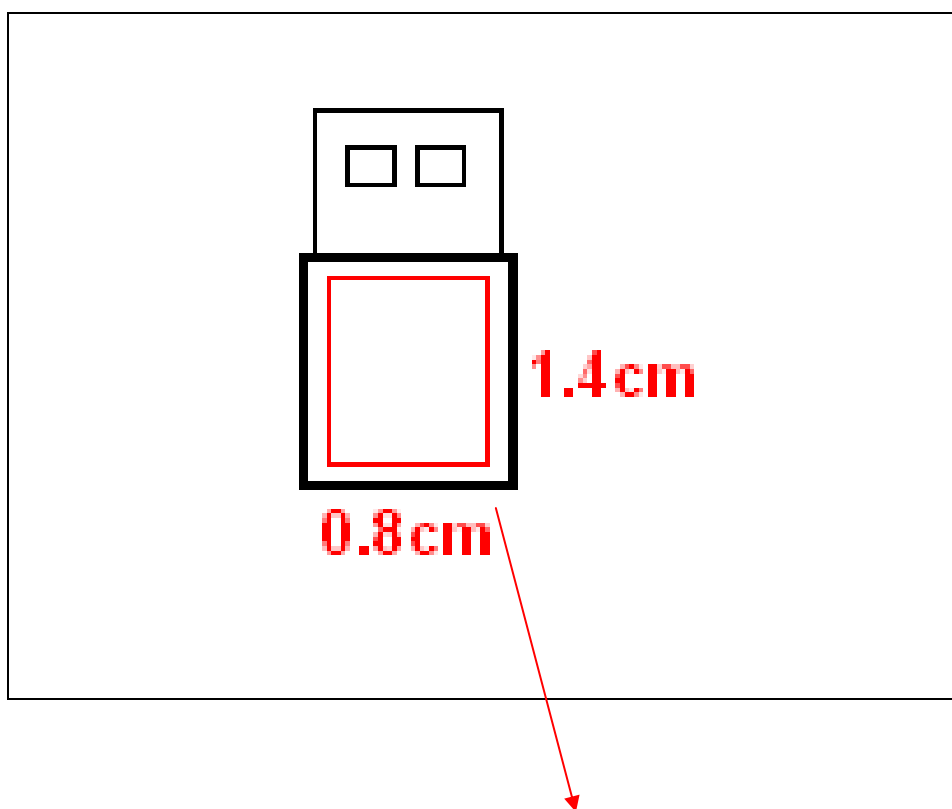

FCC LABEL LOCATION

The label will be permanently affixed at a conspicuous location on the device.

FCC ID : NOI-D221