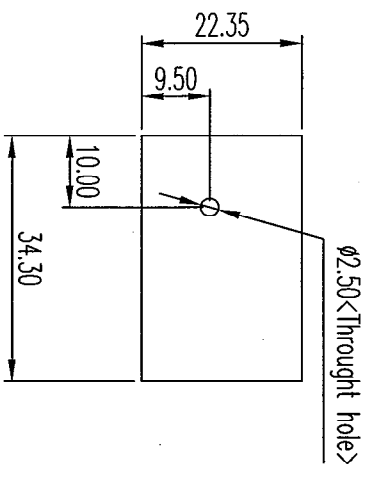

ITEM	DESCRIPTION	NOTE
1	Label	(1) Material: 0.05mm Silver Label (2) Glue: 3M467 (3) Dimension: 34.30mm*22.35mm

color	Unit		mm	SCALE	1/1	NETRONIX, INC.
PantoneBlackC	Number	1	FACE			
	POPper Size	A4	PROJECTION			
	OUTPUT	2003/1/28	REL	051	Supervisor	File Name: WB-460_Case back Label
	DESIGN	Crystal	Technical Writer	PM	APPROVED	Model Name: WB-460
	DRAWING	Crystal	CHECK			Part Number: 0060-04600-051
						Save Name: orDCC_6060-04600-051.ai