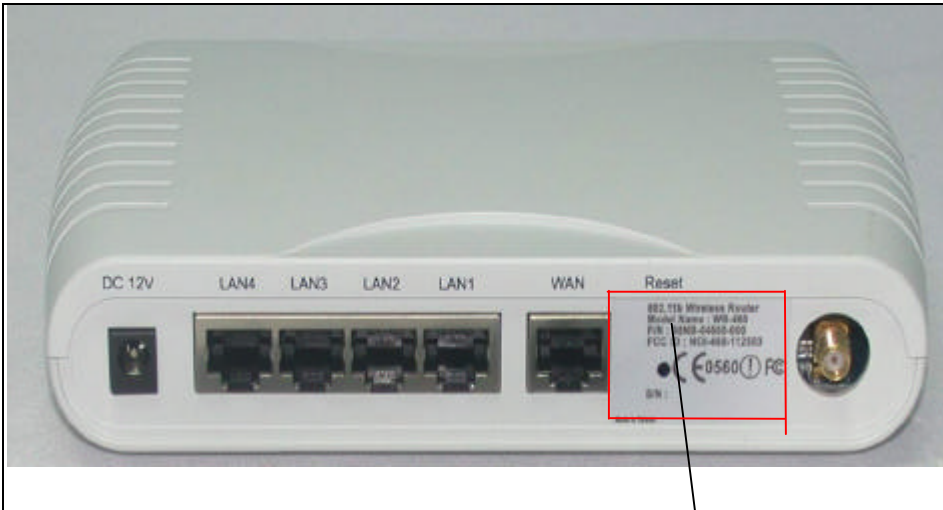

# FCC LABEL LOCATION

The label will be permanently affixed at a conspicuous location on the device.

Label

(Fig. 1) FCC ID: NOI-460-112503