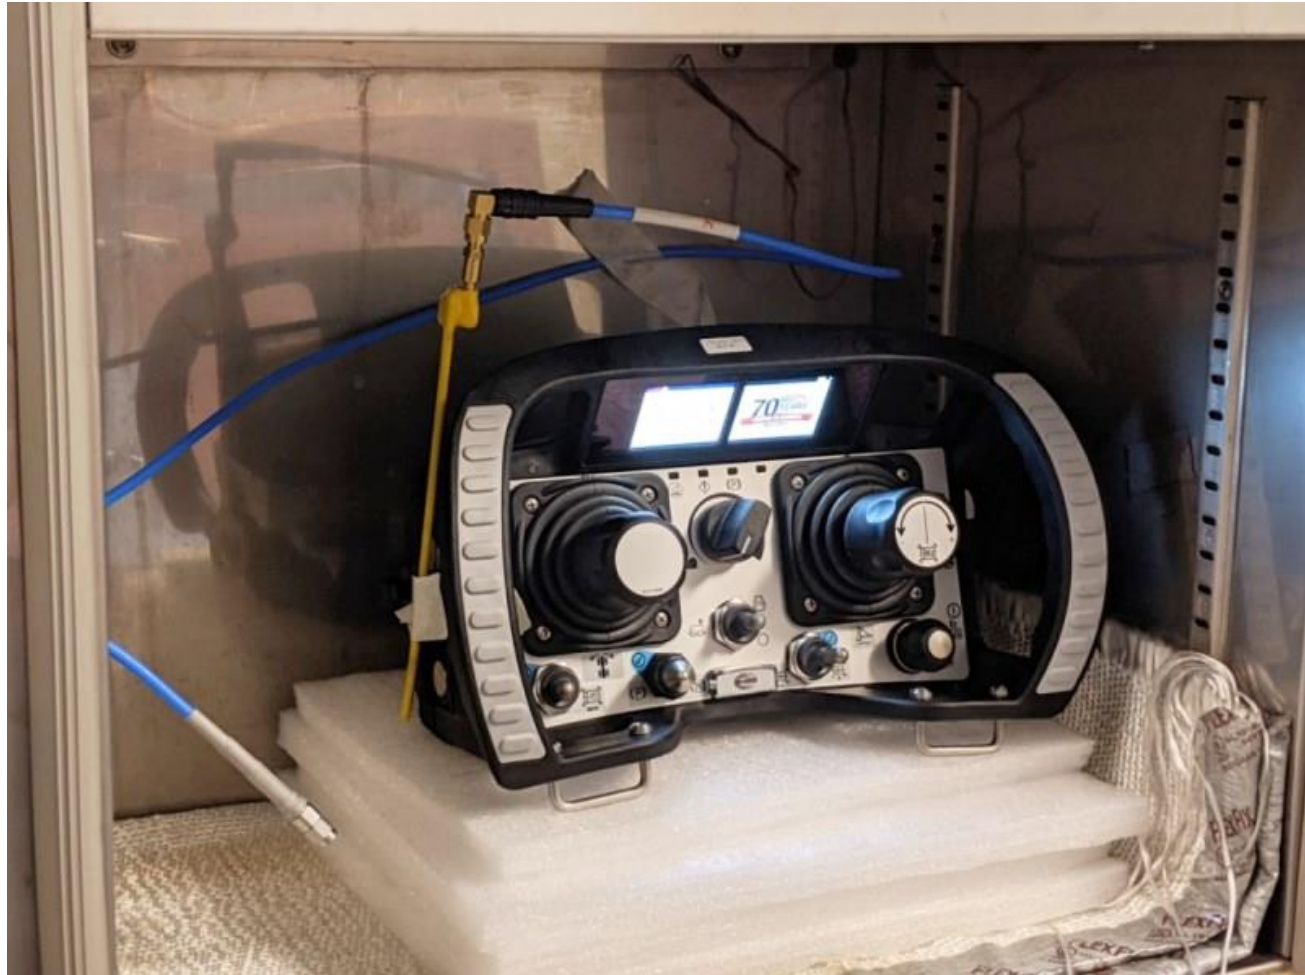

# TEST SETUP PHOTOS

FCC ID: NO9TECA01

IC: 2977A-TECA01

WHEN YOU NEED TO BE SURE

[WWW.SGS.COM](http://WWW.SGS.COM)

WHEN YOU NEED TO BE SURE