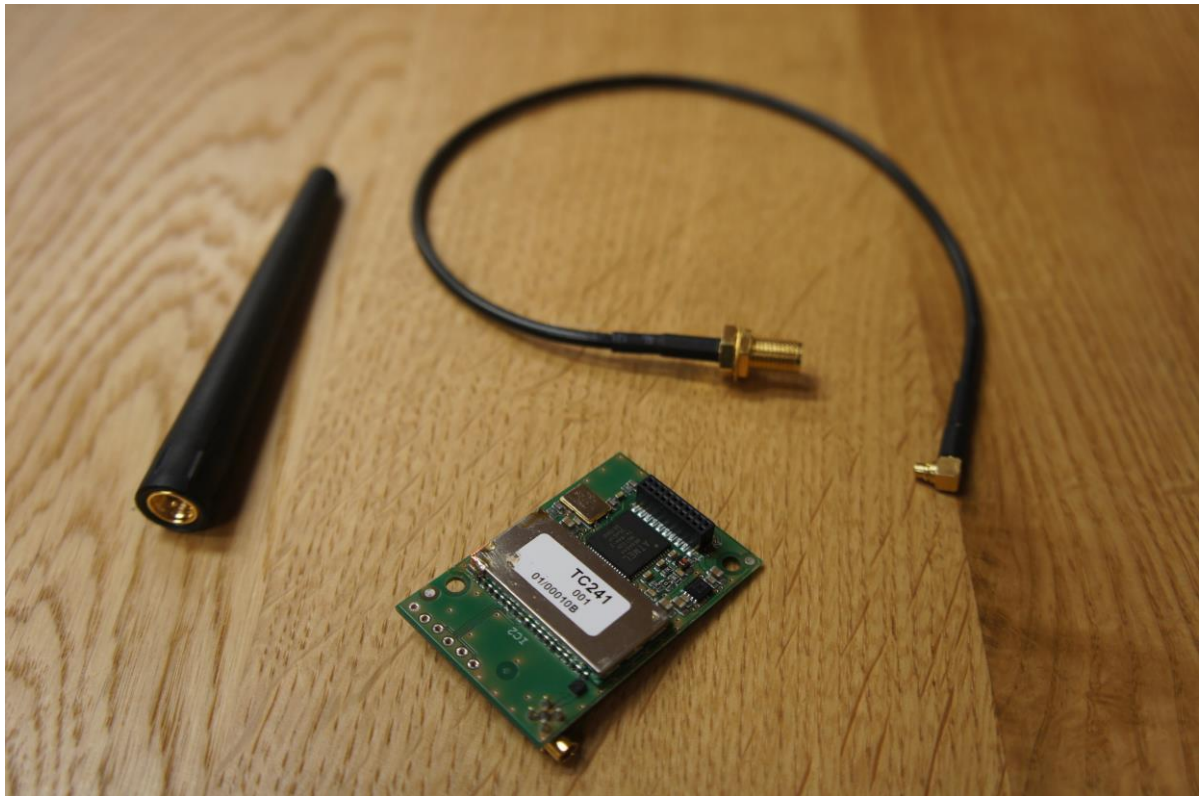

1 Annex B – EUT pictures

1.1 List of Pictures

Picture 1: EUT2

Picture 2: EUT front side Type 1.....2

Picture 3: EUT back side Type 13

Picture 4: External antenna3

EMV **TESTHAUS** GmbH
Gustav-Hertz-Straße 35
94315 Straubing
Germany
Revision: 1.7

HBC-radiomatic GmbH
RF module
TC241200 / TC241380

Picture 1: EUT

Picture 2: EUT front side Type 1

Picture 3: EUT back side Type 1

Picture 4: External antenna