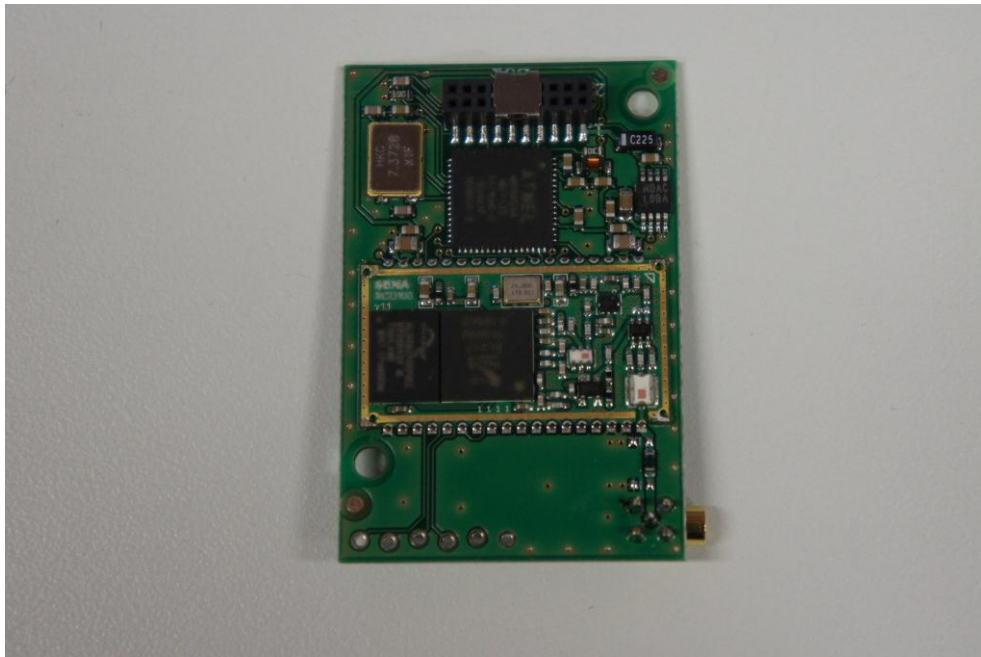

1 Annex C – Internal Pictures

1.1 List of Pictures

Picture 1: EUT Type 1 top2
Picture 1: EUT Type 1 bottom2
Picture 1: EUT Type 1 open3
Picture 1: EUT Type 2 top3
Picture 1: EUT Type 2 bottom4
Picture 1: EUT Type 2 open4

EMV **TESTHAUS** GmbH
Gustav-Hertz-Straße 35
94315 Straubing
Germany
Revision: 1.7

HBC-radiomatic GmbH
RF module TC 240100 / TC 240010

110498-AU01+W02
Annex C

Page 1 of 4

Picture 1: EUT Type 1 top

Picture 2: EUT Type 1 bottom

Picture 3: EUT Type 1 open

Picture 4: EUT Type 2 top

Picture 5: EUT Type 2 bottom

Picture 6: EUT Type 2 open