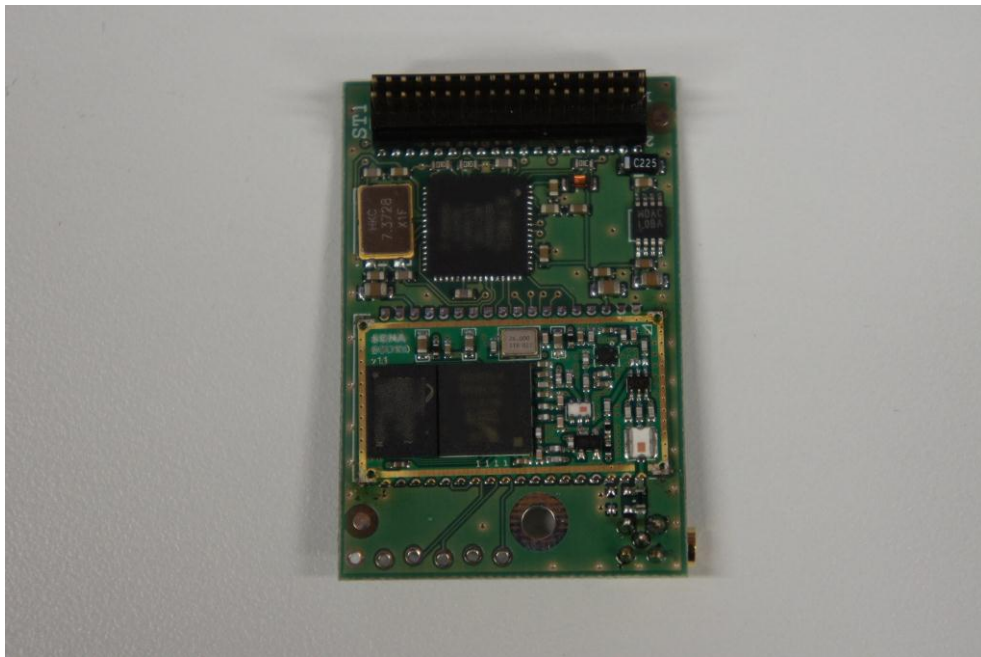

1 Annex C – Internal Pictures

1.1 List of Pictures

Picture 1: EUT Type 1 top2
Picture 1: EUT Type 1 bottom2
Picture 1: EUT Type 1 open3
Picture 1: EUT Type 2 top3
Picture 1: EUT Type 2 bottom4
Picture 1: EUT Type 2 open4

EMV **TESTHAUS** GmbH
Gustav-Hertz-Straße 35
94315 Straubing
Germany
Revision: 1.7

HBC-radiomatic GmbH
RF module TC 240100 / TC 240010

110498-AU01+W02
Annex C

Page 1 of 4

Picture 1: EUT Type 1 top

Picture 2: EUT Type 1 bottom

Picture 3: EUT Type 1 open

Picture 4: EUT Type 2 top

Picture 5: EUT Type 2 bottom

Picture 6: EUT Type 2 open